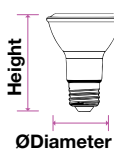

LED PAR BULB

Voltage/Frequency	AC:220-240V,50Hz
Life Span	20,000 hr
PF	>0.5
CRI	>80