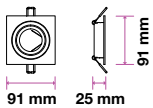

RECESSED FITTING-SQUARE-GU10

Model No: VT-782SQ-WH
SKU: 3605
Base: 1XGU10
Material: Aluminium
Color: White
Size(mm): 91x91x25
Cutting Size: 75x75
Box Qty: 100