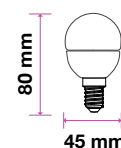

LED THERMOPLASTIC BULBS-P45-E14

Voltage/Frequency	AC:220-240V,50Hz
Life Span	20,000 hr
PF	>0.5
CRI	>80

SKU	Model	Watts	Lumens	EQ .Watts	Base	Shape	Size	Box Qty
8042 | 3000K WARM WHITE 8043 | 4000K DAY WHITE 8044 | 6500K WHITE	VT-1804 NEW	3.7W	320	30w	E14	P45	Ø45x80mm	200
21168 | 3000K WARM WHITE 21169 | 4000K DAY WHITE 21170 | 6400K WHITE	VT-236-N	4.5W	470	40w	E14	P45	Ø45x80mm	200
21863 | 3000K WARM WHITE 21864 | 4000K DAY WHITE 21865 | 6400K WHITE	VT-270-N	6.5W	600	45w	E14	P45	Ø45x80mm	25