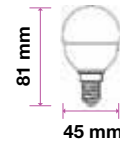

SKU	Model	Watts	Lumens	EQ .Watts	Base	Shape	Size(mm)	Box Qty
217357 - 3000K WARM WHITE 217359 - 6500K WHITE	VT-2156-N	4.5W	470	40W	E14	A60	Ø45x80	180