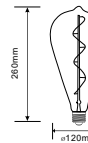

**LED AMBER SPIRAL FILAMENT
ST120 BULBS E27**

Voltage/Frequency	AC:220-240V,50Hz
Beam Angle	300°
PF	>0.5
CRI	>80

SKU	Model	Watts	Lumens	EQ .Watts	Base	Shape	Size(mm)	Box Qty
23172 - 2700K WARM WHITE	VT-2273	4W	250	NA	E27	ST120	Ø120x260