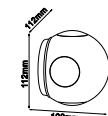

SKU	Model	Watts	Lumens	Unit Color	Size(mm)	Box Qty
8551 - 3000K WARM WHITE 8552 - 4000K DAY WHITE	VT-834-W	4W	440	White	Ø112	20
8553 - 3000K WARM WHITE 8554 - 4000K DAY WHITE	VT-834-B	4W	440	Black	Ø112	20
218553 - 3000K WARM WHITE 218554 - 4000K DAY WHITE	VT-834-B-N	4W	428	Black	Ø112	20