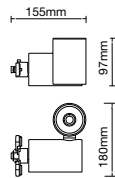

COB TRACK LIGHTS

AC:220-240V,50/60Hz Input Voltage
24° Beam Angle
>0.9 PF
>95 CRI
Aluminium Body
30,000 hr lifespan

SKU	Model	Watts	Lumens	Size(mm)	Box Qty
1303 - 6400K WHITE	VT-4615B	15w	1300	180x97x155	20
1297 - 6400K WHITE	VT-4635B	30w	2700	180x140x215	20