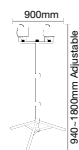

SKU	Model	Size(mm)	Box Qty
9104	VT-41150Y	900x940~1800	8