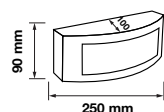

02
YEAR
WARRANTY

GARDEN LAMPS

V-TAC
Meaningful Innovation.

BOLLARD LAMPS WITH SENSOR AND SOCKET

SKU v	Model	Box Qty
8976	VT-838-GS60	6
Material:	Stainless Steel+PC Diffuser	
Max.Watts:	60W	
Detection Angle:	100°	
Detection Range:	2-8M	
Ambient Light:	2-200Lux	
Time Delay:	5sec to 5min	
Holder:	E27	
IP Rating:	IP44	
Dimension:	76x110x600mm	

BOLLARD LAMPS WITH SENSOR AND SOCKET

SKU v	Model	Box Qty
8977	VT-838-SS60	6
Material:	Stainless Steel+PC Diffuser	
Max.Watts:	60W	
Detection Angle:	100°	
Detection Range:	2-8M	
Ambient Light:	2-200Lux	
Time Delay:	5sec to 5min	
Holder:	E27	
IP Rating:	IP44	
Dimension:	76x110x600mm	

NEW WALL LAMPS E14

SKU	Model
10561	VT-1190
Material:	Iron
Max.Watts:	30W
Holder:	E14
IP Rating:	IP65
Dimension:	200x168x350mm

WALL LAMP

SKU	Model	Box Qty
8517	VT-837-B	10
Material:	Aluminium+Clear Glass	
Max.Watts:	60W	
Holder:	E27	
IP Rating:	IP44	
Dimension:	113x236x113mm	

WALL LAMP

SKU	Model	Box Qty
7513	VT-7670	12
Material:	Stainless Steel+PC	
Max.Watts:	14W	
Holder:	E27	
IP Rating:	IP44	
Dimension:	250x90x100mm	

WALL LAMP

SKU	Model	Box Qty
7077	VT-754-MW	10
Material:	Aluminium+Glass	
Max.Watts:	60W	
Holder:	E27	
IP Rating:	IP44	
Dimension:	245x180x93mm	

WALL LAMP

SKU	Model	Box Qty
8628	VT-835	6
Material:	Stainless Steel+PC	
Max.Watts:	40w	
Holder:	E27	
IP Rating:	IP44	
Dimension:	148x165x245mm	

WALL LAMP

SKU	Model	Box Qty
10422	VT-1158	20
Material:	Aluminium+Iron+Glass	
Max.Watts:	60W	
Holder:	E27	
IP Rating:	IP44	
Dimension:	250x305x340mm