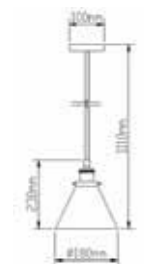

TRANSPARENT GLASS METAL SERIES

SKU	Model	Material:	Holder:	Dimension:	Box Qty:
3738	VT-7185	Glass+Metal	E27	180x230x1110mm	12