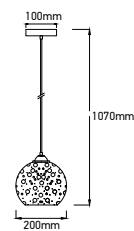

3D GLASS BLACK CANOPY

SKU	Model	Material:	Glass
40121	VT-7206	Holder:	E27
		Dimension:	ø200x100x1070mm
		Box Qty:	8