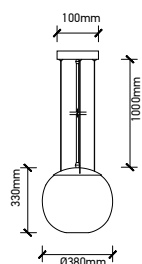

DESIGNER GLASS GUN GREY

SKU	Model	Material:	Glass
3888	VT-7380	Holder:	E27
		Dimension:	Ø380x330x1000mm
		Box Qty:	4