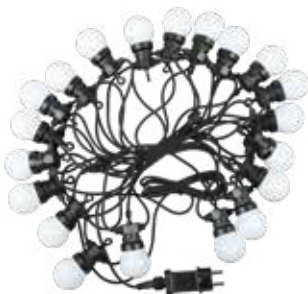

LED STRING LIGHT-10M

- 10 Meter Long String
- 0.5 watts per Bulb
- 20 Bulbs with 0.5 Meter Distance
- IP rating IP44

SKU	Model	Watts	Size	Box Qty
7440 - 6000K WHITE 7439 - 3000K WARM WHITE 7438 - RGB+YELLOW	VT-71020	10W	10M	10
217439 - 3000K WARM WHITE 217440 - 6000K WHITE	VT-71020-N	10W	10M	5