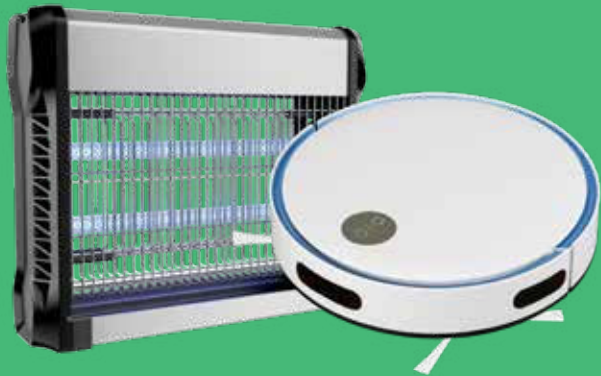

Insect Killer & Robot Vacuum Cleaner

At V-TAC, we believe in utilizing existing technology and resources to continuously improve our way of living. This new category comprises our latest tech innovations for a safe, modern, and comfortable space.

Key Features

- Includes Insect Killer and the Robot Vacuum Cleaner
- Made with high-quality materials for long-lasting performance
- Easy to install and operate
- Designed for residential & commercial use