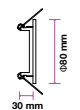

03
YEAR
WARRANTY

SPOTLIGHT FITTINGS

V-TAC
Meaningful Innovation.

RECESSED FITTING-ROUND-GU10-FROST
GLASS

Model No: VT-801RD
SKU: 3692
Base: GU10
Material: Gypsum
Color: White
Size(mm): Ø120x60
Cutting Size: Ø123
Box Qty: 24

Ø120 mm

RECESSED FITTING-ROUND-GU10-2PCS
PACK

Model No: VT-817-SN-SQ
SKU: 8942
Base: GU10
Material: Ferrum
Color: Satin Nickel
Size(mm): 82x82x27
Cutting Size: 70x70
Box Qty: 100

2
PCS
PACK

RECESSED FITTING-ROUND-GU10-2PCS
PACK

Model No: VT-817-W-RD
SKU: 8938
Base: GU10
Material: Ferrum
Color: White
Size(mm): Ø93x27
Cutting Size: Ø70
Box Qty: 100

27 mm

2
PCS
PACK

RECESSED FITTING-ROUND-GU10-2PCS
PACK

Model No: VT-817-CH-SQ
SKU: 8943
Base: GU10
Material: Ferrum
Color: Chrome
Size(mm): 82x82x27
Cutting Size: 70x70
Box Qty: 100

2
PCS
PACK

RECESSED FITTING-ROUND-GU10-2PCS
PACK

Model No: VT-817-SN-RD
SKU: 8939
Base: GU10
Material: Ferrum
Color: Satin Nickel
Size(mm): Ø93x27
Cutting Size: Ø70
Box Qty: 100

27 mm

2
PCS
PACK

RECESSED FITTING-ROUND-GU10-2PCS
PACK

Model No: VT-778-WH
SKU: 3584
Base: GU10
Material: Ferrum
Color: White
Size(mm): Ø80x30
Cutting Size: Ø65
Box Qty: 200

30 mm

2
PCS
PACK

RECESSED FITTING-ROUND-GU10-2PCS
PACK

Model No: VT-817-CH-RD
SKU: 8940
Base: GU10
Material: Ferrum
Color: Chrome
Size(mm): Ø93x27
Cutting Size: Ø70
Box Qty: 100

27 mm

2
PCS
PACK

RECESSED FITTING-ROUND-GU10-2PCS
PACK

Model No: VT-778-SN
SKU: 3585
Base: GU10
Material: Ferrum
Color: Satin Nickel
Size(mm): Ø80x30
Cutting Size: Ø65
Box Qty: 200

30 mm

2
PCS
PACK

RECESSED FITTING-ROUND-GU10-2PCS
PACK

Model No: VT-817-W-SQ
SKU: 8941
Base: GU10
Material: Ferrum
Color: White
Size(mm): 82x82x27
Cutting Size: 70x70
Box Qty: 100

27 mm

2
PCS
PACK

RECESSED FITTING-ROUND-GU10-2PCS
PACK