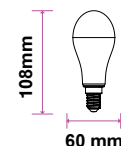

LED THERMOPLASTIC BULBS-A60-E14

Voltage/Frequency	AC:220-240V,50Hz
Life Span	30,000 hr
PF	>0.5
CRI	>80

SKU	Model	Watts	Lumens	EQ .Watts	Base	Shape	Size	Box Qty
114 | 3000K WARM WHITE	VT-269	9W	806	60w	E14	A60	Ø60x108mm	100
21115 | 4000K DAY WHITE 21116 | 6500K WHITE	VT-269-N	8.5W	806	60w	E14	A60	Ø60x108mm	100