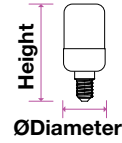

LED THERMOPLASTIC BULBS-ST26

Voltage/Frequency	AC:220-240V,50Hz
Life Span	30,000 hr
PF	>0.4
CRI	>80

SKU	Model	Watts	Lumens	EQ .Watts	Base	Shape	Size	Box Qty
235 | 4000K DAY WHITE 236 | 6400K WHITE	VT-202	2W	180	20w	E14	ST26	Ø25x59mm	400
21234 | 3000K WARM WHITE 21235 | 4000K DAY WHITE 21236 | 6500K WHITE	VT-202-N	2W	180	18w	E14	ST26	Ø26x59mm	400