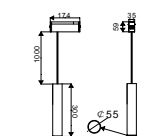

SKU	Model	Watts	Lumens	Size(mm)	Box Qty
7968 | 3000K WARM WHITE 7969 | 4000K DAY WHITE	VT-4315	15W	1000	300x55mm	12