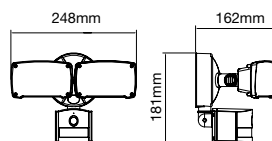

SKU	Model	Watts	Lumens	Size(mm)	Box Qty
5917 - 6000K WHITE	VT-4818-Black	18W	600	248x162x181	4