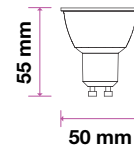

LED SPOTLIGHTS - 38° BEAM ANGLE

Voltage/Frequency	AC:220-240V,50Hz
Life Span	20,000 hr
PF	>0.5
CRI	>80

05 YEAR
WARRANTY

DIMMABLE
OPTIONS

SKU	Model	Watts	Lumens	EQ.Watts	Base	Beam Angle	Size	Box Qty
21108 | 3000K WARM WHITE 21797 | 4000K DAY WHITE 21511 | 6500K WHITE	VT-275-N	4.5W	345	50w	GU10	38°	Ø50x55mm	200
511 | 6400K WHITE	VT-275	5W	380	40w	GU10	38°	Ø50x55mm	192
109 | 3000K WARM WHITE 512 | 4000K DAY WHITE 897 | 6400K WHITE	VT-275D	5W Dimmable	380	35w	GU10	38°	Ø50x55mm	192
21189 | 3000K WARM WHITE 21190 | 4000K DAY WHITE	VT-227-N	6W	445	60w	GU10	38°	Ø50x55mm	200
191 | 6400K WHITE	VT-227	6.5W	480	60w	GU10	38°	Ø50x55mm	200
21195 | 3000K WARM WHITE 21196 | 4000K DAY WHITE 21197 | 6500K WHITE	VT-227D-N	6W Dimmable	445	60w	GU10	38°	Ø50x55mm	200
21165 | 3000K WARM WHITE 21167 | 6500K WHITE	VT-277-N	6W	445	60w	GU10	38°	Ø50x55mm	200
166 | 4000K DAY WHITE	VT-277	7W	480	60w	GU10	38°	Ø50x55mm	200