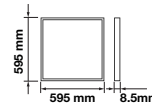

SKU	Model	Watts	Lumens	Size(mm)	Box Qty
8082 - 4000K DAY WHITE 8081 - 6400K WHITE	VT-6236	36w Single pack	3240	595x595x8.5	6

NEW