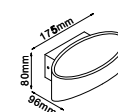

LED CEILING & WALL LIGHTS

AC:220-240V,50/60Hz

150° Beam Angle

>0.5 PF

>80 CRI

Aluminium Body

IP20 IP Rating

SKU	Model	Watts	Lumens	Unit Color	Size(mm)	Box Qty
218232 - 4000K DAY WHITE	VT-705-N	5W	645	White	175x80x96	20

LED ROTATABLE WALL LIGHT

AC:110-240V,50/60Hz

10-360° Beam Angle

>0.45 PF

>80 CRI

Aluminium Body

IP20 IP Rating