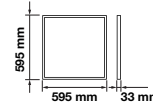

Aluminium+PS+PP Body

30,000 hr lifespan

SKU	Model	Watts	Lumens	Size(mm)	Box Qty
216777 - 4000K DAY WHITE 216778 - 6000K WHITE	VT-6242U	40w	4000	595x595x33	6

NEW BIG PANELS-60X60-LIFUD DRIVER

DC:33-40V

120° Beam Angle