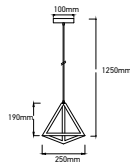

GEOMETRIC SERIES BLACK CANOPY

SKU	Model	Material:	Metal
3834	VT-7161-MB	Holder:	E27
		Dimension:	225x225x1250mm
		Box Qty:	8

GEOMETRIC SERIES GOLD CANOPY

SKU	Model	Material:	Metal
3831	VT-7141-CG	Holder:	E27
		Dimension:	250x190x1250mm
		Box Qty:	8