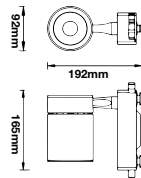

COB 4 LINE TRACK LIGHTS