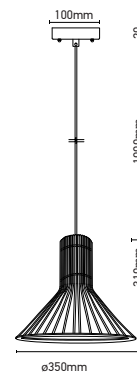

WOODEN PENDANT

SKU	Model	Material:	Wooden
40511	VT-3350	Holder:	E27
		Dimension:	Ø350xH1310mm
		Box Qty:	4