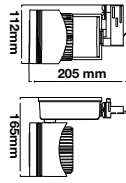

COB 4 LINE TRACK LIGHTS