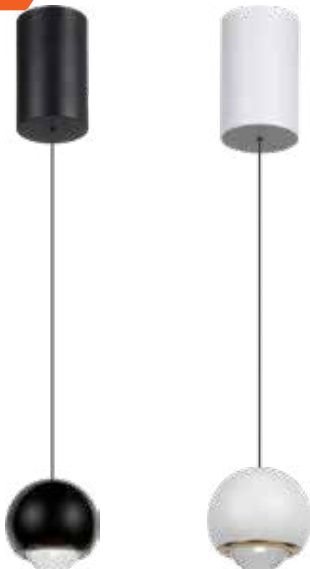

Watts:	5W
Lumens:	500
Beam Angle:	60°
Material:	Iron
Dimension:	150x445
IP Rating:	IP20
Box Qty:	4

SKU	Model	Unit Color
10345 - 3000K WARM WHITE	VT-7506-B	Black
10346 - 3000K WARM WHITE	VT-7506-W	White

NEW