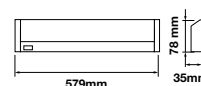

CABINET FITTING
WITH SWITCH

Voltage/Frequency	AC:220-240V,50/60Hz
PF	>0.9
CRI	>80
Beam Angle	110°
On/off	>10,000
Body Type	Aluminium Body, Plastic Diffuser

02
YEAR
WARRANTY

SKU	Model	Watts	Lumens	Size	Box Qty
5068 - 3000K WARM WHITE	VT-8112	10W	800	579x78x35	12