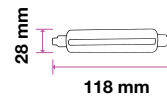

LED BULBS-R7S

Voltage/Frequency	AC:220-240V,50Hz
Beam Angle	300°
PF	>0.5
CRI	>80

SKU	Model	Watts	Lumens	EQ .Watts	Base	Shape	Size(mm)	Box Qty
212834 - 3000K WARM WHITE 212835 - 4000K DAY WHITE 212836 - 6500K WHITE	VT-2118-N	16W	2000	126W	R7S	R7S	Ø30x118	100