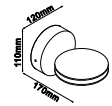

SKU	Model	Watts	Lumens	Unit Color	Size(mm)	Box Qty
8217 - 3000K WARM WHITE 8218 - 4000K DAY WHITE	VT-707-W	7W	770	White	110x120x170	20
8219 - 3000K WARM WHITE 8220 - 4000K DAY WHITE	VT-707-B	7W	770	Black	110x120x170	20