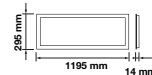

Aluminium+PMMA+PP Body

20,000 hr lifespan

SKU	Model	Watts	Lumens	Size(mm)	Box Qty
60696 - 3000K WARM WHITE 60266 - 4000K DAY WHITE 60276 - 6400K WHITE	VT-12030	45w 6 pcs pack	3600	1195x295x14	6

**NEW** HIGH LUMENS CCT CHANGING LED PANELS