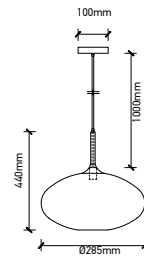

MODERN BLACK GLASS PENDANT

SKU	Model	Material:	Holder:	Dimension:	Box Qty:
3885	VT-7281-BG	Glass+Metal	E27	285x440x1000mm	4