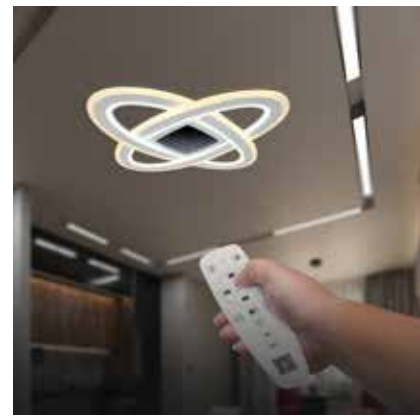

02
YEAR
WARRANTY

DESIGNER CEILING LIGHTS

V-TAC
Meaningful Innovation.

NEW SMART DECORATIVE CEILING LAMP-
3IN1-REMOTE CONTROL

AC:220-240V,50Hz

>80 CRI

20,000 hr lifespan

IP20 Rating

REMOTE
CONTROL

3-IN-1
COLOR
CHANGING

SMART APP
CONTROL

SKU	Model	Watts	Lumens	Size(mm)	Unit Color	Box Qty
15360 - 3IN1	VT-7962	130W	13600	620x620	White	5