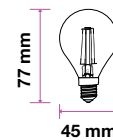

AMBER COVER -FILAMENT-P45-E14

Voltage/Frequency	AC:220-240V,50Hz
Beam Angle	300°
PF	>0.4
CRI	>80

SKU	Model	Watts	Lumens	EQ .Watts	Base	Shape	Size(mm)	Box Qty
214499 - 2200K WARM WHITE	VT-1953-N	4W	350	30W	E14	P45	Ø45x77	100