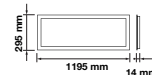

SKU	Model	Watts	Lumens	Size(mm)	Box Qty
6257 - 4000K DAY WHITE	VT-12031	29w 6 pcs pack	3480	1195x295x14	6
216256 - 3000K WARM WHITE 216257 - 4000K DAY WHITE 216258 - 6500K WHITE	VT-12031-N	29w	3960	1195x295x12.5	6
23147 - 4000K DAY WHITE 23148 - 6500K WHITE	VT-61140	40W 6 pcs pack	4800	1195x295x30	6
6384 - 4000K DAY WHITE	VT-12046	45w 6 pcs pack	5400	1195x295x14	6