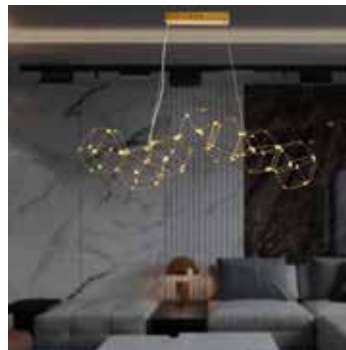

NEW DESIGNER SOFT LIGHTS

AC:220-240V, 50Hz

>80 CRI

Steel Body

20,000 hr lifespan

IP20 Rating

SKU	Model	Watts	Lumens	Size(mm)	Unit Color	Box Qty
15339 - 3000K WARM WHITE	VT-7918	28W	2700	1020x1210	Gold	1