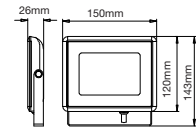

SKU	Model	Watts	Lumens	Size(mm)	Box Qty
5946 - 3000K WARM WHITE 5947 - 4000K DAY WHITE 5948 - 6500K WHITE	VT-4021B	20W	1700	150x143x26	20
215946 - 3000K WARM WHITE 215947 - 4000K DAY WHITE 215948 - 6500K WHITE	VT-4021B-N	20W	1620	121x114x26	20
5952 - 3000K WARM WHITE 5954 - 6500K WHITE	VT-4031B	30W	2550	185x163x26	20
215952 - 3000K WARM WHITE 215953 - 4000K DAY WHITE 215954 - 6500K WHITE	VT-4031B-N	30W	2510	153x132x27	20
5958 - 3000K WARM WHITE 5959 - 4000K DAY WHITE	VT-4051B	50W	4250	245x192x28	10
215958 - 3000K WARM WHITE 215959 - 4000K DAY WHITE 215960 - 6500K WHITE	VT-4051B-N	50W	4300	198x167x28	10
5965 - 4000K DAY WHITE	VT-40101B	100W	8500	330x271x33	5
215964 - 3000K WARM WHITE 215965 - 4000K DAY WHITE 215966 - 6500K WHITE	VT-40101B-N	100W	8700	261x217x32	10