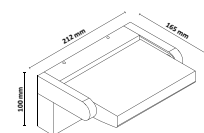

SKU	Model	Watts	Lumens	Unit Color	Size(mm)	Box Qty
2934 - 3000K WARM WHITE 2935 - 4000K DAY WHITE	VT-11020-W	17W	2520	White	212x165x100	12
2936 - 3000K WARM WHITE 2937 - 4000K DAY WHITE	VT-11020-B	17W	2520	Black	212x165x100	12