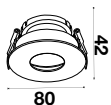

RECESSED FITTING ROUND-GU10

Model No: VT-874-WR
 SKU: 3163
 Base: GU10
 Material: Aluminium+PC
 Color: White+Rose Gold
 Size(mm): 80x42
 Cutting Size: 75
 Box Qty: 50

RECESSED FITTING ROUND-GU10

Model No: VT-873-WC
 SKU: 3160
 Base: GU10
 Material: Aluminium+PC
 Color: White+Chrome
 Size(mm): 80x42
 Cutting Size: 75
 Box Qty: 50