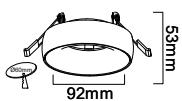

03
YEAR
WARRANTY

SPOTLIGHT FITTINGS

V-TAC
Meaningful Innovation.

RECESSED FITTING GU10

Model No: VT-934-B
SKU: 6659
Base: GU10
Material: PC
Color: Black
Size(mm): 102x42
Cutting Size: 85
Box Qty: 50

RECESSED FITTING GU10

Model No: VT-980-B
SKU: 6696
Base: GU10
Material: Aluminum
Color: Black+black
Size(mm): 32.5x23.5x50
Cutting Size: 61
Box Qty: 50

RECESSED FITTING GU10

Model No: VT-974-W
SKU: 6682
Base: GU10
Material: Aluminum
Color: White
Size(mm): 42.5x17.5x35
Cutting Size: 61
Box Qty: 50

RECESSED FITTING GU10

Model No: VT-980-GB
SKU: 6697
Base: GU10
Material: Aluminum
Color: Golden+Black
Size(mm): 32.5x23.5x50
Cutting Size: 61
Box Qty: 50

RECESSED FITTING GU10

Model No: VT-974-B
SKU: 6683
Base: GU10
Material: Aluminum
Color: Black
Size(mm): 42.5x17.5x35
Cutting Size: 61
Box Qty: 50

CONCRETE WALL FITTING

Model No: VT-891D
SKU: 8690
Base: G9
Material: Concrete
Color: Dark Grey
Size(mm): 150x130x130
Cutting Size: N/A
Box Qty: 12

RECESSED FITTING GU10

Model No: VT-980-WB
SKU: 6694
Base: GU10
Material: Aluminum
Color: White+black
Size(mm): 32.5x23.5x50
Cutting Size: 61
Box Qty: 50

CONCRETE WALL FITTING

Model No: VT-891L
SKU: 8691
Base: G9
Material: Concrete
Color: Light Grey
Size(mm): 150x130x130
Cutting Size: N/A
Box Qty: 12

RECESSED FITTING GU10

Model No: VT-980-BW
SKU: 6695
Base: GU10
Material: Aluminum
Color: Black+white
Size(mm): 32.5x23.5x50
Cutting Size: 61
Box Qty: 50

CONCRETE WALL FITTING

Model No: VT-892D
SKU: 8692
Base: G9
Material: Concrete
Color: Dark Grey
Size(mm): 120x100x120
Cutting Size: N/A
Box Qty: 12