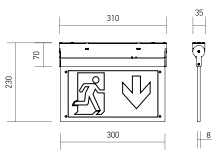

LED EMERGENCY LIGHTS

V-TAC
Meaningful Innovation.

LED EXIT LIGHT - SURFACE

SKU	Model	Watts	Lumens	Box Qty
836 - 6000K WHITE	VT-519-S-12	2W	140	10

- IP20
- PC body
- 3 Stickers
- 16 SMD LEDs
- AC:220-240V,50/60Hz
- Wall/Ceiling Installation
- Ni-Cd 3.6V,900mAh Battery
- 12 hr Charging Time
- Green Light Indicator Test Button
- 3 Way Legend Available
- Mode Of Operation Maintained
- >3 hr Emergency Operation Time
- 24 Meters Viewing Distance From Both Sides