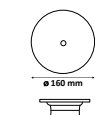

AC:220-240V,50/60Hz

105° Beam Angle

>80 CRI

PC Body

IP65 IP Rating