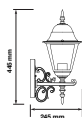

SKU	Model	Box Qty
7522	VT-761-W	8

Material: Aluminium+Glass
Max.Watts: 60W
Holder: E27
IP Rating: IP44
Dimension: 245x445x185mm