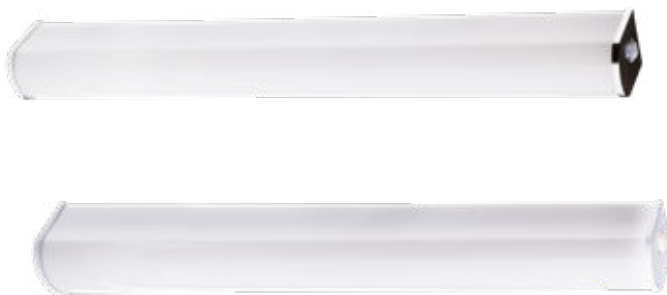

LED MIRROR LAMP WITH CAP

AC:220-240V,50/60Hz

150° Beam Angle

>80 CRI

Aluminium+PC Body

30,000 hr lifespan

IP44 Rating

SKU	Model	Watts	Lumens	Size(mm)	Unit Color	Box Qty
3917 - 6400K WHITE 3916 - 4000K DAY WHITE	VT-7010-CH	10w	950	605x53.6x64.6mm	Chrome	10
3919 - 6400K WHITE 3918 - 4000K DAY WHITE	VT-7010-WH	10w	950	605x53.6x64.6mm	White	10