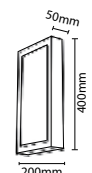

SKU	Model	Watts	Lumens	Unit Color	Size(mm)	Box Qty
10558 - 3000K WARM WHITE	VT-1188	20W	2300	Black	200x50x400