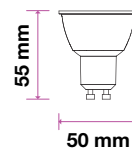

LED SPOTLIGHTS - 110° BEAM ANGLE

Voltage/Frequency	AC:220-240V,50Hz
Life Span	30,000 hr
PF	>0.5
CRI	>80