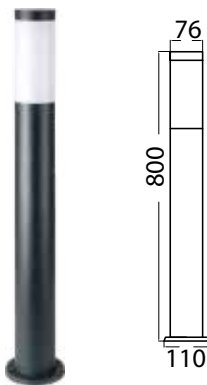

BOLLARD LAMPS

SKU	Model	Box Qty
8961	VT-838-G80	6

Material: Stainless Steel+PC Diffuser
Max.Watts: 60W
Holder: E27
IP Rating: IP44
Dimension: 76x110x800mm