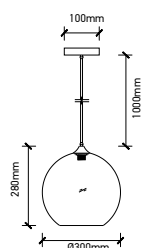

TRANSPARENT GLASS METAL SERIES

SKU	Model	Material:	Glass+Metal
3865	VT-7302	Holder:	E27
		Dimension:	300x280x1000mm
		Box Qty:	8