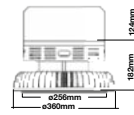

HIGH LUMEN LED UFO Highbay MEANWELL DRIVER