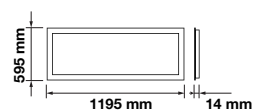

HIGH LUMEN LED
PANELS 120X60

- IP20 Rating.
- SMD-Samsung Chip
- 5 Years Warranty
- AC:200-240V, 50/60Hz
- Body Type: Aluminium + PMMA + PP
- 110° Beam Angle
- CRI >80
- PF>0.9
- 50,000 hr lifespan
- On/Off Cycle >25000