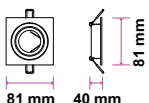

RECESSED FITTING GU10

Model No: VT-931-WC
SKU: 6647
Base: GU10
Material: PC
Color: White+Chrome
Size(mm): 85x40
Cutting Size: 72
Box Qty: 50

RECESSED FITTING GU10

Model No: VT-930-B
SKU: 6643
Base: GU10
Material: PC
Color: Black
Size(mm): 81x81x40
Cutting Size: 63
Box Qty: 50