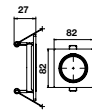

03
YEAR
WARRANTY

SPOTLIGHT FITTINGS

V-TAC
Meaningful Innovation.

RECESSED FITTING-ROUND-GU10-FROST
GLASS

Model No: VT-801RD
SKU: 3692
Base: GU10
Material: Gypsum
Color: White
Size(mm): Ø120x60
Cutting Size: Ø123
Box Qty: 24

Ø120 mm

RECESSED FITTING-ROUND-GU10-2PCS
PACK

Model No: VT-817-SN-SQ
SKU: 8942
Base: GU10
Material: Ferrum
Color: Satin Nickel
Size(mm): 82x82x27
Cutting Size: 70x70
Box Qty: 100

2
PCS
PACK

RECESSED FITTING-ROUND-GU10-2PCS
PACK

Model No: VT-817-W-RD
SKU: 8938
Base: GU10
Material: Ferrum
Color: White
Size(mm): Ø93x27
Cutting Size: Ø70
Box Qty: 100

27 mm

2
PCS
PACK

RECESSED FITTING-ROUND-GU10-2PCS
PACK

Model No: VT-817-CH-SQ
SKU: 8943
Base: GU10
Material: Ferrum
Color: Chrome
Size(mm): 82x82x27
Cutting Size: 70x70
Box Qty: 100

2
PCS
PACK

RECESSED FITTING-ROUND-GU10-2PCS
PACK

Model No: VT-817-SN-RD
SKU: 8939
Base: GU10
Material: Ferrum
Color: Satin Nickel
Size(mm): Ø93x27
Cutting Size: Ø70
Box Qty: 100

27 mm

2
PCS
PACK

RECESSED FITTING-ROUND-GU10-2PCS
PACK

Model No: VT-778-WH
SKU: 3584
Base: GU10
Material: Ferrum
Color: White
Size(mm): Ø80x30
Cutting Size: Ø65
Box Qty: 200

30 mm

2
PCS
PACK

RECESSED FITTING-ROUND-GU10-2PCS
PACK

Model No: VT-817-CH-RD
SKU: 8940
Base: GU10
Material: Ferrum
Color: Chrome
Size(mm): Ø93x27
Cutting Size: Ø70
Box Qty: 100

27 mm

2
PCS
PACK

RECESSED FITTING-ROUND-GU10-2PCS
PACK

Model No: VT-778-SN
SKU: 3585
Base: GU10
Material: Ferrum
Color: Satin Nickel
Size(mm): Ø80x30
Cutting Size: Ø65
Box Qty: 200

30 mm

2
PCS
PACK

RECESSED FITTING-ROUND-GU10-2PCS
PACK

Model No: VT-817-W-SQ
SKU: 8941
Base: GU10
Material: Ferrum
Color: White
Size(mm): 82x82x27
Cutting Size: 70x70
Box Qty: 100

27 mm

2
PCS
PACK

RECESSED FITTING-ROUND-GU10-2PCS
PACK