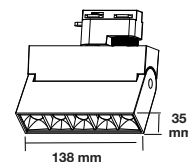

LED TRACKLIGHTS

V-TAC
Meaningful Innovation.

LINEAR TRACKLIGHTS-BLACK BODY

Experience true colours through our LED Linear Tracklights efficient set of track lights with CRI >90, UGR<19 and flicker free. The latest LED technology from Samsung, and five years of warranty.

- 30,000 hr Lifespan
- 30° Beam Angle
- AC:220-240V,50Hz
- Flicker Free
- High CRI of > 90
- Aluminium Body
- UGR<19

05
YEAR
WARRANTY

CRI
90