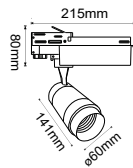

SMART COB TRACK LIGHTS

AC:220-240V,50/60Hz Input Voltage
18°-48° Beam Angle
>0.5 PF
>80 CRI
Aluminium Body
30,000 hr lifespan

SKU	Model	Watts	Lumens	Size(mm)	Box Qty
1456 - 3 IN 1	VT-7715-W	15w	650	215x141x60	20
1458 - 3 IN 1	VT-7735-W	35w	2350	215x183x93	20