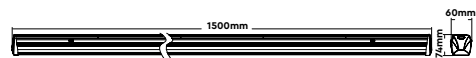

MASTER TRUNKING

V-TAC's new Linear Trunking Light is a set of highly efficient, continuous linear light fixtures with a staggering 160 lm/w rating & a plug-and-play system. It provides an efficient, easy to assemble modular system which means that each unit can be easily connected to the Linear Master Trunking through L, T, and X node connectors. 90°, 120°, and double asymmetric lenses are available for maximum adaptability in any space. Perfect suspended lighting for supermarkets, warehouses, service centers, and gymnasiums. No warm-up time, instant start-up and consistent color temperature throughout long periods of usage.

SKU	Beam Angle	Model	Watts	Lumens	Box Qty	Size
1360 | 4000K DAY WHITE	WIDE 90°	VT-4551D	50W	8000	2	1500x60x74mm
1361 | 4000K DAY WHITE	FLAT 120°	VT-4551D-120	50W	8000	2	1500x60x77mm
1362 | 4000K DAY WHITE	DOUBLE ASYMMETRIC	VT-4551D-DL	50W	8000	2	1500x60x74mm