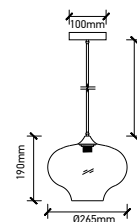

TRANSPARENT GLASS METAL SERIES

SKU	Model	Material:	Glass+Metal
3867	VT-7229	Holder:	E27
		Dimension:	265x190x1000mm
		Box Qty:	8