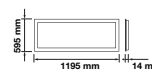

SKU	Model	Watts	Lumens	Size(mm)	Box Qty
6977 - 3IN1	VT-6255CCT	45W Single pack	5400	1195x595x14	4