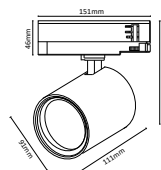

NEW COB 4 LINE TRACK LIGHTS

AC:220-240V, 50Hz Input Voltage

30° Beam Angle

>80 CRI

Aluminium Body

20,000 hr lifespan

SKU	Model	Watts	Lumens	Size(mm)	Box Qty
10281 - 4000K DAY WHITE	VT-4235-B	35W	3000	91x151x159	20