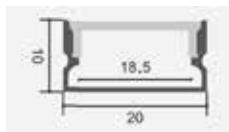

Model	SKU	Size(mm)	Color
VT-8202	23174	2000x20x10	Silver