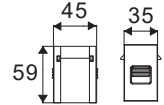

SKU	Model	Watts	Lumens	Size(mm)	Box Qty
7958 | 3000K WARM WHITE	VT-4141	1W	35	45x35x59mm	40
7959 | 4000K DAY WHITE