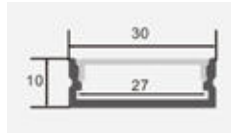

Model	SKU	Size(mm)	Color
VT-8204-S	23176	2000x30x10	Silver