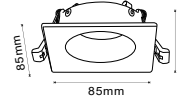

RECESSED FITTING GU10

Model No: VT-931-WRG
SKU: **6649**
Base: GU10
Material: PC
Color: White+Rose Gold
Size(mm): 85x40
Cutting Size: 72
Box Qty: 50

RECESSED FITTING GU10

Model No: VT-932-WG
SKU: **6654**
Base: GU10
Material: PC
Color: White+Gold
Size(mm): 85x85x40
Cutting Size: 72
Box Qty: 50

RECESSED FITTING GU10

Model No: VT-932-W
SKU: **6650**
Base: GU10
Material: PC
Color: White+White
Size(mm): 85x85x40
Cutting Size: 72
Box Qty: 50

RECESSED FITTING GU10

Model No: VT-932-WRG
SKU: **6655**
Base: GU10
Material: PC
Color: White+Rose Gold
Size(mm): 85x85x40
Cutting Size: 72
Box Qty: 50

RECESSED FITTING GU10

Model No: VT-932-WB
SKU: **6651**
Base: GU10
Material: PC
Color: White+Black
Size(mm): 85x85x40
Cutting Size: 72
Box Qty: 50

RECESSED FITTING GU10

Model No: VT-933-W
SKU: **6656**
Base: GU10
Material: PC
Color: White
Size(mm): 102x102x42
Cutting Size: 95x95
Box Qty: 50

RECESSED FITTING GU10

Model No: VT-932-B
SKU: **6652**
Base: GU10
Material: PC
Color: Black+Black
Size(mm): 85x85x40
Cutting Size: 72
Box Qty: 50

RECESSED FITTING GU10

Model No: VT-933-B
SKU: **6657**
Base: GU10
Material: PC
Color: Black
Size(mm): 102x102x42
Cutting Size: 95x95
Box Qty: 50

RECESSED FITTING GU10

Model No: VT-932-WC
SKU: **6653**
Base: GU10
Material: PC
Color: White+Chrome
Size(mm): 85x85x40
Cutting Size: 72
Box Qty: 50

RECESSED FITTING GU10

Model No: VT-934-W
SKU: **6658**
Base: GU10
Material: PC
Color: White
Size(mm): 102x42
Cutting Size: 85
Box Qty: 50