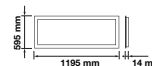

SKU	Model	Watts	Lumens	Size(mm)	Box Qty
6332 - 4000K DAY WHITE 6333 - 6400K WHITE	VT-12045	45w Single pack	5400	1195x595x14	2
216332 - 4000K DAY WHITE 216333 - 6400K WHITE	VT-12045-N	40w	5400	1195x295x12.5	2