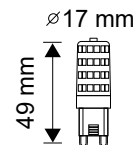

G9-LED CAPSULE LIGHT-6PCS PACK

Voltage/Frequency	AC:220-240V,50Hz
PF	>0.5
CRI	>80

SKU	Model	Watts	Lumens	EQ .Watts	Base	Beam Angle	Size(mm)	Box Qty
2745 - 3000K WARM WHITE 2746 - 4000K DAY WHITE 2747 - 6400K WHITE	VT-2243	3W	300	25W	G9	300°	17x49	300