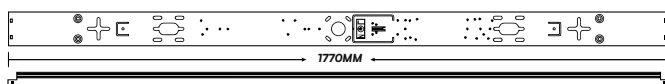

NEW LED BATTEN FITTINGS - 6 FEET

SKU	Model	Watts	Lumens	Box Qty
7019 | 3IN1	VT-4006	40W 50W 60W	3000K - 5000 lm | 4000K - 5800 lm | 6500K - 5400 lm 3000K - 6000 lm | 4000K - 7000 lm | 6500K - 6250 lm 3000K - 6900 lm | 4000K - 8100 lm | 6500K - 7200 lm	6 pcs
7020 | 3IN1	VT-4006S (Sensor)	40W 50W 60W	3000K - 5000 lm | 4000K - 5800 lm | 6500K - 5400 lm 3000K - 6000 lm | 4000K - 7000 lm | 6500K - 6250 lm 3000K - 6900 lm | 4000K - 8100 lm | 6500K - 7200 lm	6 pcs
7021 | 3IN1	VT-4006E (Emergency Battery)	40W 50W 60W	3000K - 5000 lm | 4000K - 5800 lm | 6500K - 5400 lm 3000K - 6000 lm | 4000K - 7000 lm | 6500K - 6250 lm 3000K - 6900 lm | 4000K - 8100 lm | 6500K - 7200 lm	6 pcs
7022 | 3IN1	VT-4006SE (Sensor+Emergency Battery)	40W 50W 60W	3000K - 5000 lm | 4000K - 5800 lm | 6500K - 5400 lm 3000K - 6000 lm | 4000K - 7000 lm | 6500K - 6250 lm 3000K - 6900 lm | 4000K - 8100 lm | 6500K - 7200 lm	6 pcs