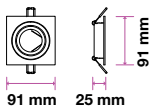

RECESSED FITTING GU10

Model No: VT-782SQ-B
SKU: 8937
Base: 1XGU10
Material: Aluminium
Color: Black
Size(mm): 91x91x25
Cutting Size: 75x75
Box Qty: 100