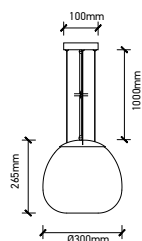

02
YEAR
WARRANTY

PENDANTS

V-TAC
Meaningful Innovation.

DESIGNER GLASS GUN GREY

SKU	Model	Material:	Glass
3887	VT-7292	Holder:	E27
		Dimension:	Ø300x265x1000mm
		Box Qty:	8