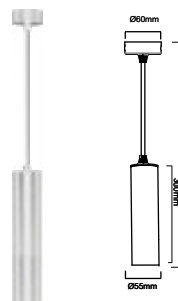

PENDANT WHITE-GU10-30CM

Model No: VT-976-300-W
SKU: **6779**
Base: GU10
Material: Aluminium
Color: White
Size(mm): 60x300x1700
Cutting Size: NA
Box Qty: 20