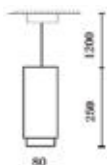

PENDANT METAL-CHROME BOTTOM

Model No: VT-864-CH
SKU: **3129**
Base: GU10
Material: Gypsum with metal
Color: White+Chrome
Size(mm): ø80x250
Cutting Size: N/A
Box Qty: 9