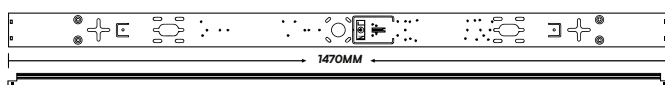

NEW LED BATTEN FITTINGS - 5 FEET

SKU	Model	Watts	Lumens	Box Qty
7015 | 3IN1	VT-4005	30W 40W 50W	3000K - 3750 lm | 4000K - 4200 lm | 6500K - 4050 lm 3000K - 4800 lm | 4000K - 5600 lm | 6500K - 5000 lm 3000K - 5750 lm | 4000K - 6750 lm | 6500K - 6000 lm	6 pcs
7016 | 3IN1	VT-4005S (Sensor)	30W 40W 50W	3000K - 3750 lm | 4000K - 4200 lm | 6500K - 4050 lm 3000K - 4800 lm | 4000K - 5600 lm | 6500K - 5000 lm 3000K - 5750 lm | 4000K - 6750 lm | 6500K - 6000 lm	6 pcs
7017 | 3IN1	VT-4005E (Emergency Battery)	30W 40W 50W	3000K - 3750 lm | 4000K - 4200 lm | 6500K - 4050 lm 3000K - 4800 lm | 4000K - 5600 lm | 6500K - 5000 lm 3000K - 5750 lm | 4000K - 6750 lm | 6500K - 6000 lm	6 pcs
7018 | 3IN1	VT-4005SE (Sensor+Emergency Battery)	30W 40W 50W	3000K - 3750 lm | 4000K - 4200 lm | 6500K - 4050 lm 3000K - 4800 lm | 4000K - 5600 lm | 6500K - 5000 lm 3000K - 5750 lm | 4000K - 6750 lm | 6500K - 6000 lm	6 pcs