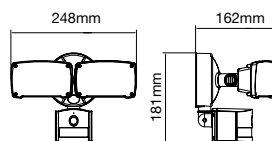

SKU	Model	Watts	Lumens	Size(mm)	Box Qty
5745 - 6000K WHITE	VT-4818-White	18W	600	248x 162x 181	4