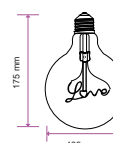

SKU	Model	Watts	Lumens	EQ .Watts	Base	Shape	Size(mm)	Box Qty
2700 - 2200K WARM WHITE	VT-2205	5W	70	30W	E27	G125	Ø125x175	50