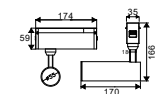

SKU	Model	Watts	Lumens	Size(mm)	Box Qty
7966 | 3000K WARM WHITE 7967 | 4000K DAY WHITE	VT-4215	15W	900	166x100x55mm	16