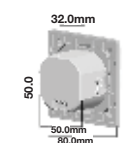

Sensor Type: Microwave
Detection Range: 180°
Voltage: AC:220-240V,50/60Hz
Detection Distance: 5m-15m(adjustable)
Ambient Light: <3-2000LUX(adjustable)
Body Type: Plastic
IP Rating: IP20
Dimension: 80x80x32mm
Time Delay: 10 sec to 12 min (adjustable)
Rated Load: Max 300W(LED)