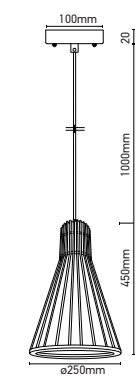

WOODEN PENDANT

SKU	Model	Material:	Wooden
40521	VT-2450	Holder:	E27
		Dimension:	Ø250xH1450mm
		Box Qty:	4