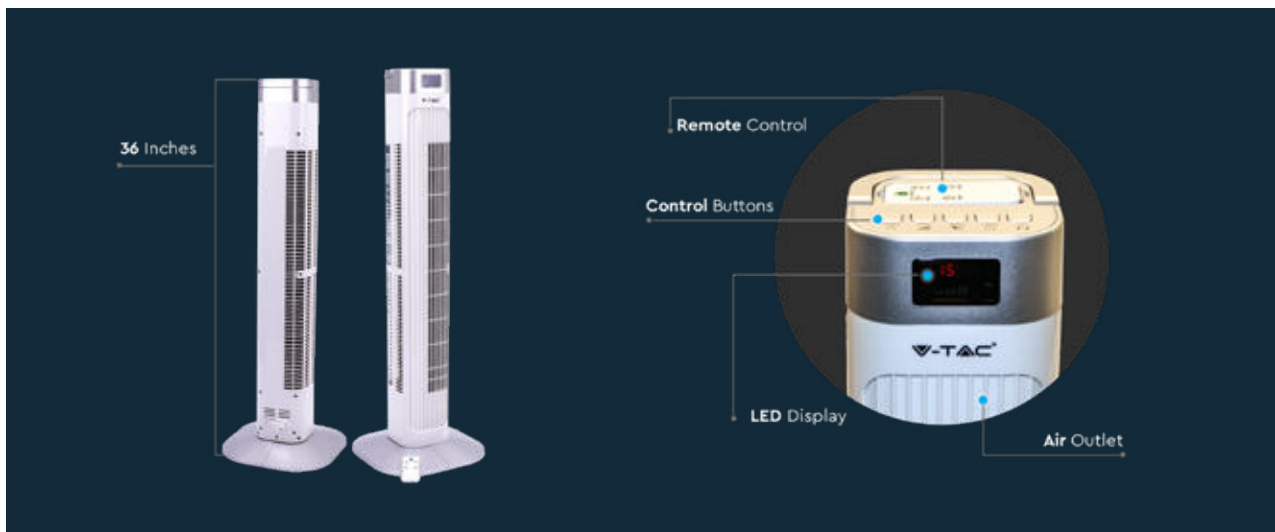

TOWER FAN

3 Wind Mode

NORMAL | NATURAL | SLEEP

SKU	Watts	Model	Box Qty
7900	55W	VT-5536	1

- Voltage/Freq: AC:220-240V,50Hz
- Size(inches): 36
- Material: ABS
- Unit Color: White
- Speed: 3(Low-Med-High)
- Wind Mode: 3 (Normal-Natural-Sleep)
- Timer: 1-15hrs(Max)
- Power Cord Length: 1.8m
- Plug Type: EU
- IP Rating: IP20