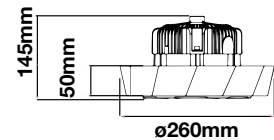

With our latest in-branding program with Samsung, these Highbays offer a high lumen output of up to 180 lm/w and boasts efficiency in every lumen with Samsung's cutting edge drivers. With strong, IP65-rated die-cast Aluminium enclosing and unparalleled lighting performance, these LED Highbays are sure to take the industrial lighting market by storm.

LED Highbay Lights

- 120 -180 lm/w
- 30,000 & 50,000 hr lifespan
- AC:220-240V,50Hz
- PF: >0.9
- CRI:>80
- Die cast Aluminium

SKU	Model	Watts	Lumens	Beam Angle	Box Qty	Size
583 | 4000K DAY WHITE	VT-9-105	100W	12000 	90°	1 pcs	ø260x150mm
576 | 6400K WHITE	VT-9-108	100W	18000 	120°	1 pcs	ø260x150mm