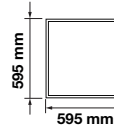

NEW CCT CHANGING BORDERLINE LED PANELS

AC:220-240V, 50Hz

110° Beam Angle

>0.9 PF

>80 CRI

30,000 hr lifespan

SKU	Model	Watts	Lumens	Size(mm)	Box Qty
10336 - 3IN1	VT-6448CCT	48W	4800	595X595	6