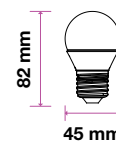

LED G45 6PCS PACK-E27

Voltage/Frequency	AC:220-240V, 50Hz
Beam Angle	180°
PF	>0.5
CRI	>80

SKU	Model	Watts	Lumens	EQ .Watts	Base	Shape	Size(mm)	Box Qty
212730 - 3000K WARM WHITE	VT-2256-N	4.5W	470	40W	E27	G45	Ø45x80	180