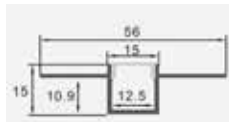

Model	SKU	Size(mm)	Color
VT-8201	23173	2000x55x15	Silver