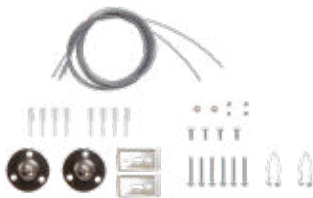

AC:200-240V,50/60Hz

120° Beam Angle

>0.9 PF

>80 CRI

PC Body

20,000 hr lifespan

SKU	Model	Watts	Lumens	Size(mm)	Box Qty
6473 - 6500K WHITE	VT-1518	18w	1530	600x60x35	20
216473 - 6500K WHITE	VT-1518-N	18w	1900	600x60x35	20
6470 - 6500K WHITE	VT-1239	36w	3000	1200x60x35	20
216469 - 4000K DAY WHITE 216470 - 6500K WHITE	VT-1239-N	36w	3900	1200x60x35	20
6467 - 4000K DAY WHITE 6468 - 6500K WHITE	VT-1549	48w	4000	1500x60x35	20
216468 - 6500K WHITE	VT-1549-N	48w	5200	1500x60x35	20

WATERPROOF SUSPENSION KIT

SKU	Box Qty
8119	50

HERMETIC FITTINGS