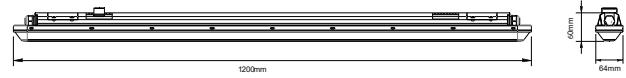

SKU	Model	Watts	Lumens	Size(mm)	Box Qty
10213 - 4000K DAY WHITE 10215 - 6500K WHITE	VT-1253S	36W With microwave sensor	4320	1200x64x60	12
10221 - 4000K DAY WHITE 10220 - 6500K WHITE	VT-1253	36W	4320	1200x64x60	12
10223 - 4000K DAY WHITE 10222 - 6500K WHITE	VT-1254	48W	5760	1500x64x60	12