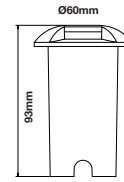

SKU	Model	Watts	Lumens	Size(mm)	Box Qty
211465 - 3000K WARM WHITE 211467 - 6500K WHITE	VT-1161-W-N	1w	50	Ø60X93mm	50