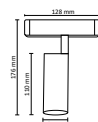

SKU	Model	Watts	Lumens	Size(mm)	Box Qty
10252 - 3000K WARM WHITE 10251 - 4000K DAY WHITE 10253 - 6400K WHITE	VT-42010	11W	1300	46x128x176	30
10255 - 3000K WARM WHITE 10254 - 4000K DAY WHITE 10256 - 6400K WHITE	VT-4221	20W	2200	56x128x210	30