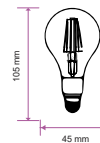

HIGH LUMEN FILAMENT BULBS-P45-E14

Voltage/Frequency	AC:220-240V,50Hz
Beam Angle	300°
PF	>0.5
CRI	>80