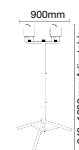

SKU	Model	Size(mm)	Box Qty
9546	VT-41150B	900x940~1800	8