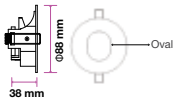

RECESSED FITTING-ROUND-GU10

Model No: VT-786
SKU: **3612**
Base: GU10
Material: Aluminium
Color: White
Size(mm): 88x38
Cutting Size: Ø75
Box Qty: 100