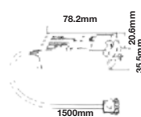

MOTION SENSORS

SKU	Model	Box Qty
5084	VT-8025	100

Sensor Type:	Infrared
Detection Range:	30°
Voltage:	AC:110-240V,50/60Hz
Detection Distance:	5cm/6cm(<24°C)
Body Type:	Plastic
IP Rating:	IP20
Dimension:	35.5x78.2x20.6mm
Rated Load:	Max 200W(LED)