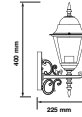

SKU	Model	Box Qty
7520	VT-760-W	12

Material: Aluminium+Glass
Max.Watts: 60W
Holder: E27
IP Rating: IP44
Dimension: 225x400x148mm