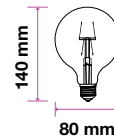

AMBER COVER -FILAMENT-GLOBE-E27

Voltage/Frequency	AC:220-240V,50/60Hz
Beam Angle	300°
PF	>0.4
CRI	>80

SKU	Model	Watts	Lumens	EQ .Watts	Base	Shape	Size(mm)	Box Qty
217148 - 2200K WARM WHITE	VT-2004-N	4W	400	35W	E27	G80	Ø80x140	100