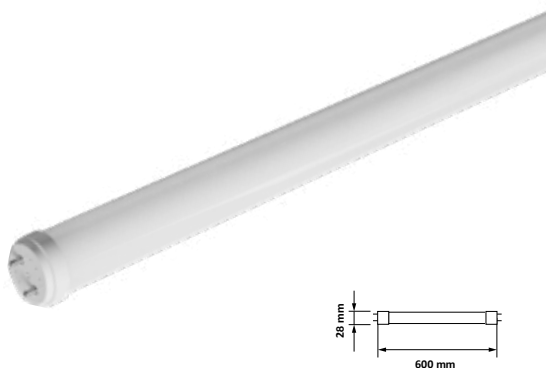

LED TUBES

V-TAC
Meaningful Innovation.

NEW

T8 GLASS TUBES

Holder	G13
Voltage/Frequency	AC:220-240V,50Hz
PF	>0.5
CRI	>80
Beam Angle	160°
On/off	>15,000
Body Type	Glass
Instant start	0-100% in < 1s

03 YEAR
WARRANTY

DUMMY
STARTER
INCLUDED

SKU	Model	Watts	Lumens	Size	Box Qty
7796 - 3000K WARM WHITE 7797 - 4000K DAY WHITE 7798 - 6500K WHITE	VT-6729	9W	850	28x600	25
2981 - 3000K WARM WHITE 2982 - 4000K DAY WHITE 2983 - 6500K WHITE	VT-1221	18W	1850	28x1200	25
7799 - 3000K WARM WHITE 7801 - 4000K DAY WHITE 7803 - 6500K WHITE	VT-1575	20W	2100	28x1500	25