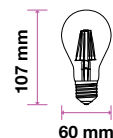

FROST COVER -FILAMENT-E27

Voltage/Frequency	AC:220-240V,50/60Hz
Beam Angle	300°
PF	>0.5
CRI	>80

SKU	Model	Watts	Lumens	EQ .Watts	Base	Shape	Size(mm)	Box Qty
7178 - 2700K WARM WHITE 7180 - 6400K WHITE	VT-2045	5W	600	50W	E27	A60	Ø60x107	50
4483 - 2700K WARM WHITE 4485 - 6400K WHITE	VT-1938	8W	800	60W	E27	A67	Ø67x123	50
7154 - 6400K WHITE	VT-2023	10W	1055	75W	E27	A67	Ø67x123	50