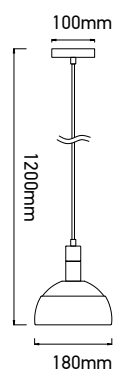

PENDANT ALUMINIUM SHADE WHITE

SKU	Model	Material:	Plastic+Aluminium
3920	VT-7100-WH	Holder:	E14
		Dimension:	180x100x1200mm
		Box Qty:	12

PENDANT ALUMINIUM SHADE PINK

SKU	Model	Material:	Plastic+Aluminium
3923	VT-7100-P	Holder:	E14
		Dimension:	180x100x1200mm
		Box Qty:	12