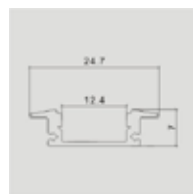

Model	SKU	Size(mm)	Color	Box Qty
VT-8109	2874	2000x15.8x15.8	Black	box

MOUNTING KIT WITH BLACK DIFFUSER

Model	SKU	Size(mm)	Color	Box Qty
VT-8106	2875	2000x24.7x7	Black	box

MOUNTING KIT WITH BLACK DIFFUSER