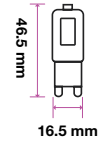

G9-LED CAPSULE LIGHT

Voltage/Frequency	AC:220-240V,50Hz
PF	>0.4
CRI	>80

SKU	Model	Watts	Lumens	EQ .Watts	Base	Beam Angle	Size(mm)	Box Qty
4466 - 3000K WARM WHITE 4467 - 4000K DAY WHITE 4468 - 6400K WHITE	VT-1946	2.5W	200	25W	G9	300°	16.5x46.5	400