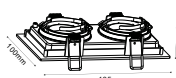

RECESSED FITTING SQUARE-GU10

Model No: VT-886
SKU: **8877**
Base: 2xGU10
Material: Aluminium
Color: White+Black
Size(mm): 185x100x45
Cutting Size: 175x85
Box Qty: 20