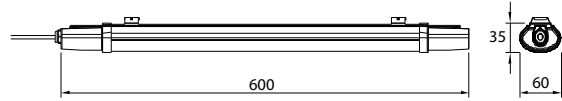

LED BATTEN FITTINGS

V-TAC
Meaningful Innovation.

WATERPROOF FITTING-S SERIES