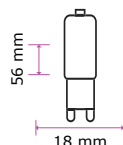

LED CAPSULE LIGHTS

05 YEAR
WARRANTY

Voltage/Frequency	AC:220-240V,50Hz
Life Span	20,000 hr
CRI	>80

SKU	Model	Watts	Lumens	EQ.Watts	Base	Beam Angle	Size	Box Qty
20478 | 3000K WARM WHITE 20479 | 4000K DAY WHITE	VT-11033	2.2W	200	20w	G9	300°	∅18x56mm	400