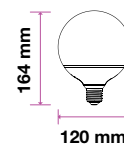

SKU	Model	Watts	Lumens	EQ .Watts	Base	Shape	Size(mm)	Box Qty
7195 - 6000K WHITE	VT-1884D	13W Dimmable	1055	75W	E27	G120	Ø120x164	12