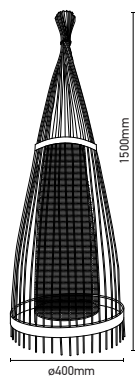

02
YEAR
WARRANTY

PENDANTS

V-TAC
Meaningful Innovation.

RATTAN FLOOR LAMP

SKU	Model	Material:	Rattan Finish
40561	VT-4150	Holder:	E27
		Dimension:	Ø400xH1500mm
		Box Qty:	1

WOODEN PENDANT

SKU	Model	Material:	Wooden
40511	VT-3350	Holder:	E27
		Dimension:	Ø350xH1310mm
		Box Qty:	4