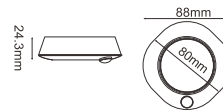

SKU	Model	Watts	Lumens	Box Qty
813 | 4000K DAY WHITE	VT-80	1.5W	80	50 pcs