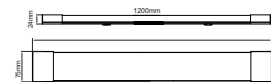

SKU	Model	Watts	Lumens	Size	Box Qty
8048 - 4000K DAY WHITE 8049 - 6500K WHITE	VT-8340	40W	4800	1200x75x24	30
8050 - 4000K DAY WHITE 8054 - 6500K WHITE	VT-8350	50W	6000	1500x75x24	30