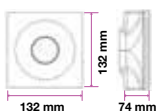

RECESSED FITTING-SQUARE-GU10

Model No: **VT-772**
SKU: **3653**
Base: GU10
Material: Gypsum
Color: White
Size(mm): 132x132x74
Cutting Size: 135x135
Box Qty: 20