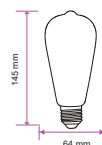

LED 3D FILAMENT BULBS ST64

Voltage/Frequency	AC:220-240V,50Hz
Beam Angle	300°
PF	>0.45
CRI	>80

SKU	Model	Watts	Lumens	EQ .Watts	Base	Shape	Size(mm)	Box Qty
212705 - 3000K WARM WHITE	VT-2223-N	3W	25	NA	E27	ST64	Ø64x135	100