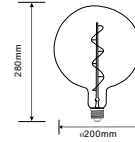

**LED SMOKY SPIRAL FILAMENT
G200 BULBS E27**

Voltage/Frequency	AC:220-240V,50Hz
Beam Angle	300°
PF	>0.5
CRI	>80