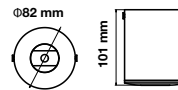

FITTING-ROUND-GU10

Model No: VT-711-W-RD
SKU: **3669**
Base: GU10
Material: Zinc Alloy+Ferrum
Color: White
Size(mm): 82x101
Cutting Size: N/A
Box Qty: 50