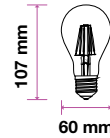

FROST COVER-CROSS FILAMENT-A60-E27

Voltage/Frequency	AC:220-240V,50Hz
Beam Angle	300°
PF	>0.5
CRI	>80

SKU	Model	Watts	Lumens	EQ .Watts	Base	Shape	Size(mm)	Box Qty
44801 - 2700K WARM WHITE	VT-1935C	6W	660	55W	E27	A60	Ø60x107	50
71811 - 2700K WARM WHITE	VT-2047C	7W	840	60W	E27	A60	Ø60x107	50