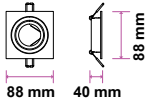

03
YEAR
WARRANTY

SPOTLIGHT FITTINGS

V-TAC
Meaningful Innovation.

RECESSED FITTING GU10

Model No: VT-921-B
SKU: 6635
Base: GU10
Material: PC
Color: Black
Size(mm): 88x88x40
Cutting Size: 80
Box Qty: 50

RECESSED FITTING GU10

Model No: VT-931-W
SKU: 6644
Base: GU10
Material: PC
Color: White+White
Size(mm): 85x40
Cutting Size: 72
Box Qty: 50

RECESSED FITTING GU10

Model No: VT-927-W
SKU: 6638
Base: GU10
Material: PC
Color: White
Size(mm): 93x93x55
Cutting Size: 83x83
Box Qty: 50

RECESSED FITTING GU10

Model No: VT-931-WB
SKU: 6645
Base: GU10
Material: PC
Color: White+Black
Size(mm): 85x40
Cutting Size: 72
Box Qty: 50

RECESSED FITTING GU10

Model No: VT-927-B
SKU: 6639
Base: GU10
Material: PC
Color: Black
Size(mm): 93x93x55
Cutting Size: 83x83
Box Qty: 50

RECESSED FITTING GU10

Model No: VT-931-B
SKU: 6646
Base: GU10
Material: PC
Color: Black+Black
Size(mm): 85x40
Cutting Size: 72
Box Qty: 50

RECESSED FITTING GU10

Model No: VT-930-W
SKU: 6642
Base: GU10
Material: PC
Color: White
Size(mm): 81x81x40
Cutting Size: 63
Box Qty: 50

RECESSED FITTING GU10

Model No: VT-931-WC
SKU: 6647
Base: GU10
Material: PC
Color: White+Chrome
Size(mm): 85x40
Cutting Size: 72
Box Qty: 50

RECESSED FITTING GU10

Model No: VT-930-B
SKU: 6643
Base: GU10
Material: PC
Color: Black
Size(mm): 81x81x40
Cutting Size: 63
Box Qty: 50

RECESSED FITTING GU10

Model No: VT-931-WG
SKU: 6648
Base: GU10
Material: PC
Color: White+Gold
Size(mm): 85x40
Cutting Size: 72
Box Qty: 50