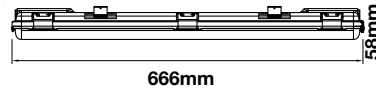

WATERPROOF FITTING WITH TUBES

AC:200-240V,50/60Hz

120° Beam Angle

>0.5 PF

>80 CRI

Plastic+ABS Body

20,000 hr lifespan

SKU	Model	Watts	Lumens	Size(mm)	Box Qty
6463 - 4000K DAY WHITE 6464 - 6400K WHITE	VT-6028	10w Single Tube	850	666x68x58	16
6465 - 4000K DAY WHITE 6466 - 6400K WHITE	VT-6029	20W Double Tube	1700	666x96x58	12
6459 - 4000K DAY WHITE 6460 - 6400K WHITE	VT-12028	18w Single Tube	1700	1276x68x58	16
6461 - 4000K DAY WHITE 6462 - 6400K WHITE	VT-15028	22w Single Tube	2000	1576x68x58	16
6387 - 4000K DAY WHITE 6399 - 6400K WHITE	VT-12023	36w Double Tube	3400	1290x116x66	10
6388 - 4000K DAY WHITE 6400 - 6400K WHITE	VT-15022	44w Double Tube	4000	1590x116x66	10