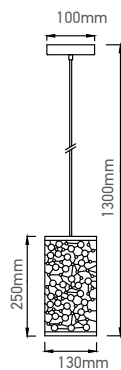

02
YEAR
WARRANTY

PENDANTS

V-TAC
Meaningful Innovation.

CAN SHAPE GOLD PENDANT

SKU	Model	Material:	Metal
3824	VT-7131-CG	Holder:	E27
		Dimension:	130x250x1300mm
		Box Qty:	10