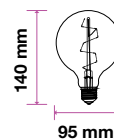

AMBER COVER -FILAMENT-GLOBE-E27

Voltage/Frequency	AC:220-240V,50Hz
Beam Angle	300°
PF	>0.4
CRI	>80

SKU	Model	Watts	Lumens	EQ .Watts	Base	Shape	Size(mm)	Box Qty
217146 - 2200K WARM WHITE	VT-2024-N	4W	350	35W	E27	G95	Ø95x140	20