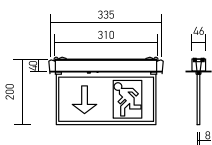

LED EXIT LIGHT-RECESSED

SKU	Model	Watts	Lumens	Box Qty
835 - 6000K WHITE	VT-522-S-12	2W	140	10

- IP20
- PC body
- 3 Stickers
- 16 SMD LEDs
- AC:220-240V,50/60Hz
- Recessed/Ceiling Installation
- Ni-Cd 3.6V,900mAh Battery
- 12 hr Charging Time
- Green Light Indicator Test Button
- 3 Way Legend Available
- Mode Of Operation Maintained
- >3 hr Emergency Operation Time
- 24 Meters Viewing Distance From Both Sides