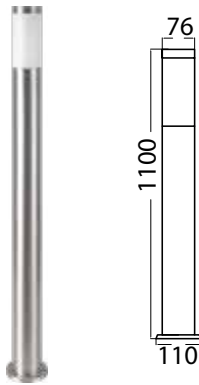

BOLLARD LAMPS

SKU	Model	Box Qty
8962	VT-838-S110	6

Material: Stainless Steel+PC Diffuser
Max.Watts: 60W
Holder: E27
IP Rating: IP44
Dimension: 76x110x1100mm

NEW BOLLARD LAMPS

SKU	Model	Box Qty
23061	VT-1195	6

Material: Aluminium+Iron+Glass
Max.Watts: 60W
Holder: E27
IP Rating: IP65
Dimension: 155x155x790mm