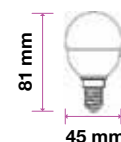

02
YEAR
WARRANTY

LED BULBS

V-TAC
Meaningful Innovation.

HIGH CRI BULBS

Our highest CRI rating yet – V-TAC's new generation of CRI>95 spotlights & bulbs is a must have in commercial lighting. A CRI of 85 to 90 percent is considered good at color rendering, while a CRI of 90 percent or above is considered excellent. A CRI index of 90 or above should be used to achieve accurate color discrimination.

- Outstandingly engineered to show only the truest of colors
- Emphasize vivid colors to increase the appeal of any product to its consumers and contribute to purchasing decisions
- Recommended for restaurants, apparel shops, supermarkets, and other retail areas.

Witness the
True to Life
Colors

HIGH CRI BULBS-P45

Voltage/Frequency	AC:220-240V,50Hz
Beam Angle	180°
PF	>0.5
CRI	>95

SKU	Model	Watts	Lumens	EQ .Watts	Base	Shape	Size(mm)	Box Qty
7490 - 6400K WHITE	VT-2236	5.5W	470	40W	E14	P45	Ø45x81	200

HIGH CRI BULBS-CANDLE

Voltage/Frequency	AC:220-240V,50Hz
Beam Angle	200°
PF	>0.5
CRI	>95

SKU	Model	Watts	Lumens	EQ .Watts	Base	Shape	Size(mm)	Box Qty
7496 - 6400K WHITE	VT-2226	5.5W	470	40W	E14	Candle	Ø37x100	200