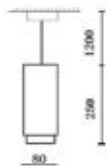

PENDANT METAL-GUN BLACK BOTTOM

Model No: VT-864-GB
SKU: **3112**
Base: GU10
Material: Gypsum with metal
Color: White+Gun Black
Size(mm): ø80x250
Cutting Size: N/A
Box Qty: 9