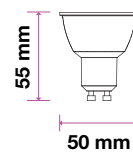

SKU	Model	Watts	Lumens	EQ .Watts	Base	Beam Angle	Size	Box Qty
21875 | 3000K WARM WHITE 21876 | 4000K DAY WHITE 21877 | 6500K WHITE	VT-291-N	7.5W	610	70w	GU10	38°	Ø50x55mm	200