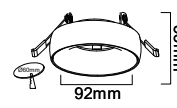

RECESSED FITTING GU10

Model No: VT-974-W
SKU: 6682
Base: GU10
Material: Aluminum
Color: White
Size(mm): 42.5x17.5x35
Cutting Size: 61
Box Qty: 50

RECESSED FITTING GU10

Model No: VT-980-GB
SKU: 6697
Base: GU10
Material: Aluminum
Color: Golden+Black
Size(mm): 32.5x23.5x50
Cutting Size: 61
Box Qty: 50