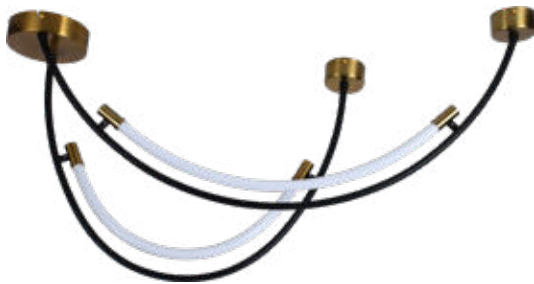

NEW DESIGNER SOFT LIGHTS

AC:220-240V, 50/60Hz

120° Beam Angle

>80 CRI

20,000 hr lifespan

IP20 Rating

SKU	Model	Watts	Lumens	Size(mm)	Unit Color
10087 - 3000K WARM WHITE 10057 - 4000K DAY WHITE	VT-7826	20W	2500	1000x600x475	Black+Brass