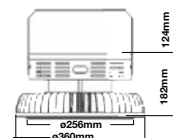

LED Highbays

- 120° Beam Angle
- 50,000 hr lifespan
- On/Off cycle: >25000
- Instant start: 0-100% in <1s
- AC:100-277V, 50/60Hz
- Die cast Aluminium
- PF: >0.9
- CRI:>80

SKU	Model	Watts	Lumens	Box Qty	Size
509 | 4000K DAY WHITE	VT-9-500	500W	60000	1 pcs	ø360x306mm