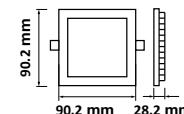

SKU	Model	Watts	Lumens	Size(mm)	Cutting Size(mm)	Box Qty
10477 - 3000K WARM WHITE 10478 - 4000K DAY WHITE 10479 - 6500K WHITE	VT-61003SQ	3W	330	90.2x90.2x28.2	80x80	100
10480 - 3000K WARM WHITE 10481 - 4000K DAY WHITE 10482 - 6500K WHITE	VT-61006SQ	6W	660	120.5x120.5x28.4	110x110	80
10483 - 3000K WARM WHITE 10484 - 4000K DAY WHITE 10485 - 6500K WHITE	VT-61012SQ	12W	1200	170.8x170.8x28.4	155x155	60
10486 - 3000K WARM WHITE 10487 - 4000K DAY WHITE 10488 - 6500K WHITE	VT-61018SQ	18W	3000K - 1850 4000K - 1980 6500K - 1980	220.4x220.4x28.8	205x205	40
10489 - 3000K WARM WHITE 10490 - 4000K DAY WHITE 10491 - 6500K WHITE	VT-61024SQ	24W	3000K - 2500 4000K - 2640 6500K - 2640	295x295x28.6	280x280	20