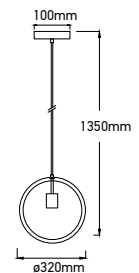

GEOMETRIC SERIES GOLD CANOPY

SKU	Model	Material:	Metal
3835	VT-7322-CG	Holder:	E27
		Dimension:	320x320x1350mm
		Box Qty:	10