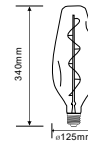

**LED AMBER SPIRAL FILAMENT
B125 BULBS E27**

Voltage/Frequency	AC:220-240V,50Hz
Beam Angle	300°
PF	>0.5
CRI	>80