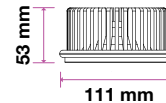

SKU	Model	Watts	Lumens	EQ .Watts	Base	Beam Angle	Size(mm)	Box Qty
1245 - 6000K WHITE	VT-1120-20	20W	1800	100W	N/A	20°	Ø111x53	50