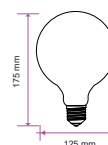

LED 3D FILAMENT BULBS G125

Voltage/Frequency	AC:220-240V,50Hz
Beam Angle	300°
PF	>0.45
CRI	>80

SKU	Model	Watts	Lumens	EQ .Watts	Base	Shape	Size(mm)	Box Qty
212706 - 3000K WARM WHITE	VT-2233-N	3W	40	NA	E27	G125	Ø125x170	20