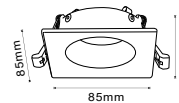

RECESSED FITTING GU10

Model No: VT-931-WRG
SKU: **6649**
Base: GU10
Material: PC
Color: White+Rose Gold
Size(mm): 85x40
Cutting Size: 72
Box Qty: 50

RECESSED FITTING GU10

Model No: VT-932-WG
SKU: **6654**
Base: GU10
Material: PC
Color: White+Gold
Size(mm): 85x85x40
Cutting Size: 72
Box Qty: 50

RECESSED FITTING GU10

Model No: VT-932-W
SKU: **6650**
Base: GU10
Material: PC
Color: White+White
Size(mm): 85x85x40
Cutting Size: 72
Box Qty: 50

RECESSED FITTING GU10

Model No: VT-932-WRG
SKU: **6655**
Base: GU10
Material: PC
Color: White+Rose Gold
Size(mm): 85x85x40
Cutting Size: 72
Box Qty: 50

RECESSED FITTING GU10

Model No: VT-932-WB
SKU: **6651**
Base: GU10
Material: PC
Color: White+Black
Size(mm): 85x85x40
Cutting Size: 72
Box Qty: 50

RECESSED FITTING GU10

Model No: VT-933-W
SKU: **6656**
Base: GU10
Material: PC
Color: White
Size(mm): 102x102x42
Cutting Size: 95x95
Box Qty: 50

RECESSED FITTING GU10

Model No: VT-932-B
SKU: **6652**
Base: GU10
Material: PC
Color: Black+Black
Size(mm): 85x85x40
Cutting Size: 72
Box Qty: 50

RECESSED FITTING GU10

Model No: VT-933-B
SKU: **6657**
Base: GU10
Material: PC
Color: Black
Size(mm): 102x102x42
Cutting Size: 95x95
Box Qty: 50

RECESSED FITTING GU10

Model No: VT-932-WC
SKU: **6653**
Base: GU10
Material: PC
Color: White+Chrome
Size(mm): 85x85x40
Cutting Size: 72
Box Qty: 50

RECESSED FITTING GU10

Model No: VT-934-W
SKU: **6658**
Base: GU10
Material: PC
Color: White
Size(mm): 102x42
Cutting Size: 85
Box Qty: 50