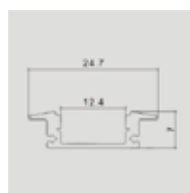

MOUNTING KIT

Model	SKU	Size(mm)	Color	Box Qty
VT-8106-M	3350	2000x24.7x7	Silver	180
VT-8122-W	3368	2000x24.7x7	White	180