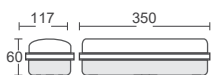

LED EXIT LIGHT - BULKHEAD

SKU	Model	Watts	Lumens	Box Qty
838 - 6000K WHITE	VT-524-S-12	4W	190	12

- IP65
- PC body
- 3 Stickers
- 30 SMD LEDs
- AC:220-240V,50/60Hz
- Wall Installation
- Ni-Cd 4.8V,900mAh Battery
- 12 hr Charging Time
- Green Light Indicator Test Button
- 3 Way Legend Available
- Mode Of Operation Maintained
- >3 hr Emergency Operation Time
- 22 Meters Viewing Distance From Both Sides