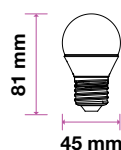

HIGH LUMEN BULBS-G45-E27

Voltage/Frequency	AC:220-240V,50Hz
Life Span	30,000 hr
PF	>0.4
CRI	>80

SKU	Model	Watts	Lumens	EQ .Watts	Base	Shape	Size	Box Qty
262 | 4000K DAY WHITE	VT-245	4.5W	470	40w	E27	G45	Ø45x81mm	200