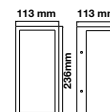

WALL LAMP

SKU	Model	Box Qty
7513	VT-7670	12
Material:	Stainless Steel+PC	
Max.Watts:	14W	
Holder:	E27	
IP Rating:	IP44	
Dimension:	250x90x100mm	

WALL LAMP

SKU	Model	Box Qty
7077	VT-754-MW	10
Material:	Aluminium+Glass	
Max.Watts:	60W	
Holder:	E27	
IP Rating:	IP44	
Dimension:	245x180x93mm	