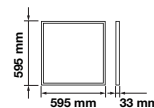

SKU	Model	Watts	Lumens	Size(mm)	Box Qty
6826-TPA - 4000K DAY WHITE 6827-TPA - 6500K WHITE	VT-6242-TPA	36w Single pack	4320	595x595x33	6