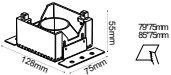

RECESSED CHROME REFLECTOR FITTING SQUARE-GU10

Model No: VT-890
SKU: **8880**
Base: GU10
Material: Aluminium
Color: White+Chrome Reflector
Size(mm): 128x75x55
Cutting Size: 79/85x75
Box Qty: 50

RECESSED FITTING ROUND-GU10

Model No: VT-872-WB
SKU: **3153**
Base: GU10
Material: Aluminium+PC
Color: White+Black
Size(mm): 79x32
Cutting Size: 72
Box Qty: 50

NEW RECESSED FITTING ROUND-GU10

Model No: VT-438-W
SKU: **10296**
Base: GU10
Material: Iron+PC
Color: White+White
Size(mm): 87.50x31
Cutting Size: 75
Box Qty: 100

RECESSED FITTING ROUND-GU10

Model No: VT-872-WG
SKU: **3154**
Base: GU10
Material: Aluminium+PC
Color: White+Gold
Size(mm): 79x32
Cutting Size: 72
Box Qty: 50

NEW RECESSED FITTING ROUND-GU10

Model No: VT-981-W
SKU: **6698**
Base: GU10
Material: PC
Color: White
Size(mm): 92.5x33
Cutting Size: 70
Box Qty: 50

RECESSED FITTING ROUND-GU10

Model No: VT-872-WR
SKU: **3155**
Base: GU10
Material: Aluminium+PC
Color: White+Rose Gold
Size(mm): 79x32
Cutting Size: 72
Box Qty: 50

NEW RECESSED FITTING ROUND-GU10

Model No: VT-981-B
SKU: **6699**
Base: GU10
Material: PC
Color: Black
Size(mm): 92.5x33
Cutting Size: 70
Box Qty: 50

RECESSED FITTING ROUND-GU10

Model No: VT-872-WC
SKU: **3156**
Base: GU10
Material: Aluminium+PC
Color: White+Chrome
Size(mm): 79x32
Cutting Size: 72
Box Qty: 50

NEW FITTING ROUND-GU10

Model No: VT-981-SN
SKU: **6700**
Base: GU10
Material: PC
Color: Satin Nickel
Size(mm): 92.5x33
Cutting Size: 70
Box Qty: 50

RECESSED FITTING ROUND-GU10

Model No: VT-873
SKU: **8595**
Base: GU10
Material: Aluminium + PC
Color: Black+ Black Reflector
Size(mm): ø83x40.7
Cutting Size: ø75
Box Qty: 50