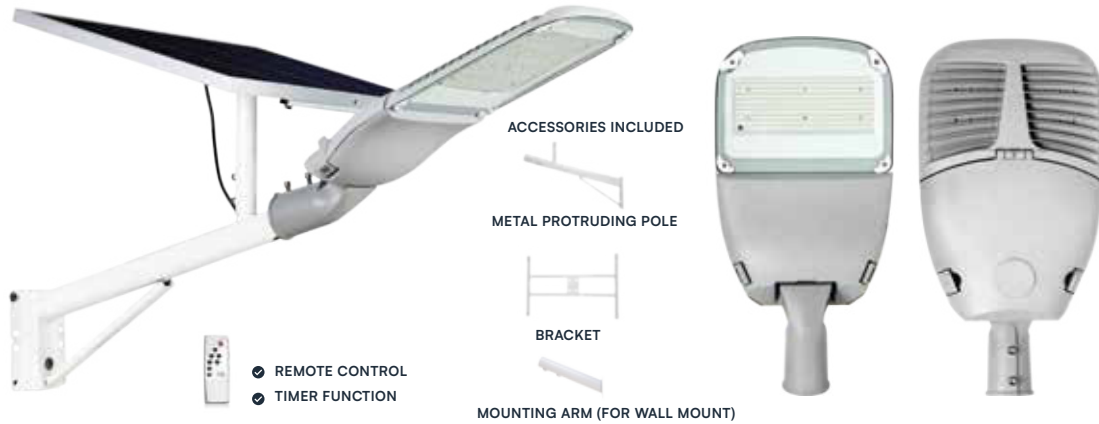

Working Time: 12-15hr

IP Rating: IP65

Body Type: Aluminium

SKU	Model	Watts	Lumens	Battery	Box Qty
5502 - 4000K DAY WHITE	VT-ST200	50W Solar Panel	4000	6.4V-27500mAh	1

LED SOLAR STREETLIGHT

Charging Time: 4-6 hr