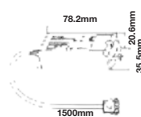

Sensor Type:	Infrared
Detection Range:	30°
Voltage:	AC:110-240V,50/60Hz
Detection Distance:	5cm/6cm(<24°C)
Body Type:	Plastic
IP Rating:	IP20
Dimension:	35.5x78.2x18.7mm
Rated Load:	Max 200W(LED)