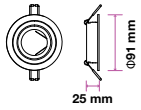

03
YEAR
WARRANTY

SPOTLIGHT FITTINGS

V-TAC
Meaningful Innovation.

RECESSED FITTING GU10

Model No: VT-782RD-B
SKU: 8936
Base: 1XGU10
Material: Aluminium
Color: Black
Size(mm): Ø91x25
Cutting Size: Ø75
Box Qty: 100