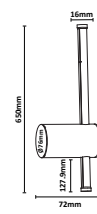

SKU	Model	Watts	Lumens	Unit Color	Size(mm)	Box Qty
6832 - 3000K WARM WHITE 6833 - 4000K DAY WHITE	VT-11112-W	12W	1400	White	16x72x650	10
6834 - 3000K WARM WHITE 6835 - 4000K DAY WHITE	VT-11112-B	12W	1400	Black	16x72x650	10