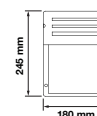

WALL LAMP

SKU	Model	Box Qty
7513	VT-7670	12
Material:	Stainless Steel+PC	
Max.Watts:	14W	
Holder:	E27	
IP Rating:	IP44	
Dimension:	250x90x100mm	

WALL LAMP

SKU	Model	Box Qty
7077	VT-754-MW	10
Material:	Aluminium+Glass	
Max.Watts:	60W	
Holder:	E27	
IP Rating:	IP44	
Dimension:	245x180x93mm	