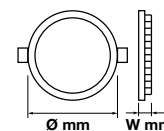

SKU	Model	Watts	Lumens	Size(mm)	Cutting Size(mm)	Box Qty
6292 - 3000K WARM WHITE 6293 - 4000K DAY WHITE	VT-307RD	3w	210	Ø84x12	Ø73	40
216292 - 3000K WARM WHITE 216293 - 4000K DAY WHITE 216294 - 6400K WHITE	VT-307RD-N	3w	170	Ø84x12	Ø73	50
214854 - 3000K WARM WHITE 214855 - 4000K DAY WHITE 214856 - 6400K WHITE	VT-607RD-N	6w	400	Ø120x12	Ø110	40
4858 - 4000K DAY WHITE	VT-1207RD	12w	1000	Ø170x12	Ø155	20
214857 - 3000K WARM WHITE 214858 - 4000K DAY WHITE 214859 - 6400K WHITE	VT-1207RD-N	12w	1000	Ø170x12	Ø155	20
4861 - 4000K DAY WHITE 4862 - 6400K WHITE	VT-1807RD	18w	1500	Ø225x12	Ø210	20
214860 - 3000K WARM WHITE 214861 - 4000K DAY WHITE 214862 - 6400K WHITE	VT-1807RD-N	18w	1500	Ø225x12	Ø210	20
6422 - 3000K WARM WHITE 6423 - 4000K DAY WHITE 6424 - 6400K WHITE	VT-2207RD	22w	1800	Ø240x12	Ø220	20
216422 - 3000K WARM WHITE 216423 - 4000K DAY WHITE 216424 - 6400K WHITE	VT-2207RD-N	22w	2265	Ø240x12	Ø220	20
214872 - 3000K WARM WHITE 214873 - 4000K DAY WHITE 214874 - 6400K WHITE	VT-2407RD-N	24w	2200	Ø300x12	Ø280	10
6428 - 4000K DAY WHITE 6429 - 6400K WHITE	VT-3107RD	30w	2400	Ø300x12	Ø280	10
216428 - 4000K DAY WHITE 216429 - 6400K WHITE	VT-3107RD-N	30w	2600	Ø300x12	Ø280	10