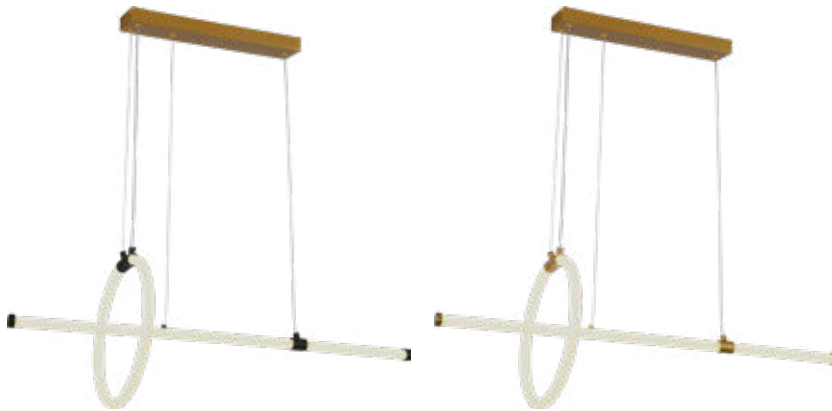

02
YEAR
WARRANTY

DESIGNER HANGING LIGHTS

V-TAC
Meaningful Innovation.

NEW DESIGNER SOFT LIGHTS

AC:220-240V, 50/60Hz

270° Beam Angle

>80 CRI

20,000 hr lifespan