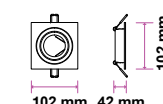

RECESSED FITTING GU10

Model No: VT-931-WRG
SKU: **6649**
Base: GU10
Material: PC
Color: White+Rose Gold
Size(mm): 85x40
Cutting Size: 72
Box Qty: 50

RECESSED FITTING GU10

Model No: VT-932-WG
SKU: **6654**
Base: GU10
Material: PC
Color: White+Gold
Size(mm): 85x85x40
Cutting Size: 72
Box Qty: 50

RECESSED FITTING GU10

Model No: VT-932-W
SKU: **6650**
Base: GU10
Material: PC
Color: White+White
Size(mm): 85x85x40
Cutting Size: 72
Box Qty: 50

RECESSED FITTING GU10

Model No: VT-932-WRG
SKU: **6655**
Base: GU10
Material: PC
Color: White+Rose Gold
Size(mm): 85x85x40
Cutting Size: 72
Box Qty: 50

RECESSED FITTING GU10

Model No: VT-932-WB
SKU: **6651**
Base: GU10
Material: PC
Color: White+Black
Size(mm): 85x85x40
Cutting Size: 72
Box Qty: 50

RECESSED FITTING GU10

Model No: VT-933-W
SKU: **6656**
Base: GU10
Material: PC
Color: White
Size(mm): 102x102x42
Cutting Size: 95x95
Box Qty: 50

RECESSED FITTING GU10

Model No: VT-932-B
SKU: **6652**
Base: GU10
Material: PC
Color: Black+Black
Size(mm): 85x85x40
Cutting Size: 72
Box Qty: 50

RECESSED FITTING GU10

Model No: VT-933-B
SKU: **6657**
Base: GU10
Material: PC
Color: Black
Size(mm): 102x102x42
Cutting Size: 95x95
Box Qty: 50

RECESSED FITTING GU10

Model No: VT-932-WC
SKU: **6653**
Base: GU10
Material: PC
Color: White+Chrome
Size(mm): 85x85x40
Cutting Size: 72
Box Qty: 50

RECESSED FITTING GU10

Model No: VT-934-W
SKU: **6658**
Base: GU10
Material: PC
Color: White
Size(mm): 102x42
Cutting Size: 85
Box Qty: 50