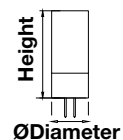

LED CAPSULE LIGHTS

05 YEAR
WARRANTY

Voltage/Frequency	DC:12V
Life Span	30,000 hr
PF	>0.5
CRI	>81

SKU	Model	Watts	Lumens	EQ.Watts	Base	Beam Angle	Size	Box Qty
133 | 6400K WHITE	VT-234	3.2W	385	30w	G4	300°	∅15x50mm	200
21131 | 3000K WARM WHITE 21132 | 4000K DAY WHITE	VT-234-N	3.2W	385	30w	G4	300°	∅16x44mm	400

NEW