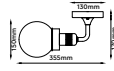

WALL LAMP

SKU	Model	Box Qty
8970	VT-720BW	8

IP Rating:	IP65
Holder Type:	E27
Max Watts:	60W
Globe:	Clear $\varnothing$150mm (PMMA)
Bulb Holder:	Brushed Brown Bronze $\varnothing$49mm (Aluminium)
Cable:	Black (HO5RN-F-3$\times$0.75mm²)
Wall Lamp Arm:	Black $\varnothing$14mm (Galvanized Iron)
Wall Mount:	Black $\varnothing$130mm (Galvanized Iron)

WALL LAMP