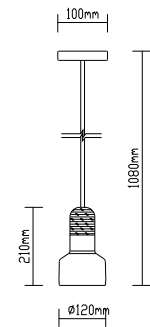

CONCRETE WOODEN

SKU	Model	Material:	Concrete+Wood
3857	VT-7125-R	Holder:	E27
		Dimension:	120x210x1080mm
		Box Qty:	8