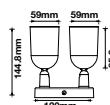

CEILING/WALL FITTING-GU10

Model No: VT-897
SKU: **7981**
Base: 2XGU10
Material: PC
Color: White
Size(mm): 120x144.8
Cutting Size: NA
Box Qty: 50