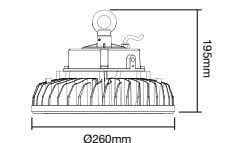

SKU	Model	Watts	Lumens	Box Qty	Size
20477 | 6500K WHITE	VT-9-153	150W	16000	1 pcs	260x195mm