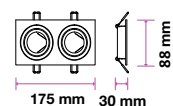

03
YEAR
WARRANTY

SPOTLIGHT FITTINGS

V-TAC
Meaningful Innovation.

NEW RECESSED FITTING GU10

Model No: VT-439
SKU: 10298
Base: 2xGU10
Material: Iron+PC
Color: White+White
Size(mm): 175x88x30
Cutting Size: 160x75
Box Qty: 50