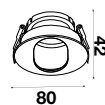

03
YEAR
WARRANTY

SPOTLIGHT FITTINGS

V-TAC
Meaningful Innovation.

RECESSED FITTING ROUND-GU10

Model No: VT-873-WB
SKU: 3157
Base: GU10
Material: Aluminium+PC
Color: White+Black
Size(mm): 80x42
Cutting Size: 75
Box Qty: 50

RECESSED FITTING ROUND-GU10

Model No: VT-874-WB
SKU: 3161
Base: GU10
Material: Aluminium+PC
Color: White+Black
Size(mm): 80x42
Cutting Size: 75
Box Qty: 50

RECESSED FITTING ROUND-GU10

Model No: VT-873-WG
SKU: 3158
Base: GU10
Material: Aluminium+PC
Color: White+Gold
Size(mm): 80x42
Cutting Size: 75
Box Qty: 50

RECESSED FITTING ROUND-GU10

Model No: VT-874-WG
SKU: 3162
Base: GU10
Material: Aluminium+PC
Color: White+Gold
Size(mm): 80x42
Cutting Size: 75
Box Qty: 50

RECESSED FITTING ROUND-GU10

Model No: VT-873-WR
SKU: 3159
Base: GU10
Material: Aluminium+PC
Color: White+Rose Gold
Size(mm): 80x42
Cutting Size: 75
Box Qty: 50

RECESSED FITTING ROUND-GU10

Model No: VT-874-WR
SKU: 3163
Base: GU10
Material: Aluminium+PC
Color: White+Rose Gold
Size(mm): 80x42
Cutting Size: 75
Box Qty: 50

RECESSED FITTING ROUND-GU10

Model No: VT-873-WC
SKU: 3160
Base: GU10
Material: Aluminium+PC
Color: White+Chrome
Size(mm): 80x42
Cutting Size: 75
Box Qty: 50

RECESSED FITTING ROUND-GU10

Model No: VT-874-WC
SKU: 3164
Base: GU10
Material: Aluminium+PC
Color: White+Chrome
Size(mm): 80x42
Cutting Size: 75
Box Qty: 50

RECESSED FITTING ROUND-GU10

Model No: VT-874
SKU: 8596
Base: GU10
Material: Aluminium + PC
Color: Black+ Black Reflector
Size(mm): ø83x40.7
Cutting Size: ø75
Box Qty: 50

NEW RECESSED FITTING ROUND-GU10

Model No: VT-443-W
SKU: 10297
Base: GU10
Material: Iron+PC
Color: White+White
Size(mm): 88x88x30
Cutting Size: 75x75
Box Qty: 100