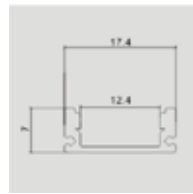

Model	SKU	Size(mm)	Color	Box Qty
VT-8113	2873	2000x17.4x7	Black	box