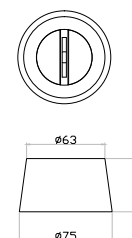

SKU	Size(mm)	Unit Color
23125	10 Meters	Begonia Red

NEW**FABRIC TRACK BELT**

SKU	Size(mm)	Unit Color
23126	10 Meters	Dark Grey

NEW**SURFACE CANOPY**

SKU	Size(mm)	Unit Color
23127	Ø205x50	Sandy Black

NEW**2 FUNCTION REMOTE SURFACE CANOPY**