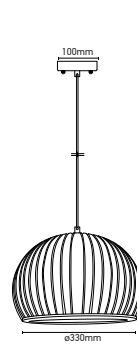

WOODEN PENDANT

SKU	Model	Material:	Wooden
40531	VT-3200	Holder:	E27
		Dimension:	Ø330xH1220mm
		Box Qty:	8