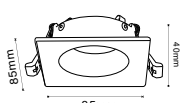

RECESSED FITTING GU10

Model No: VT-931-WRG
SKU: **6649**
Base: GU10
Material: PC
Color: White+Rose Gold
Size(mm): 85x40
Cutting Size: 72
Box Qty: 50

RECESSED FITTING GU10

Model No: VT-932-WG
SKU: **6654**
Base: GU10
Material: PC
Color: White+Gold
Size(mm): 85x85x40
Cutting Size: 72
Box Qty: 50

RECESSED FITTING GU10

Model No: VT-932-W
SKU: **6650**
Base: GU10
Material: PC
Color: White+White
Size(mm): 85x85x40
Cutting Size: 72
Box Qty: 50

RECESSED FITTING GU10

Model No: VT-932-WRG
SKU: **6655**
Base: GU10
Material: PC
Color: White+Rose Gold
Size(mm): 85x85x40
Cutting Size: 72
Box Qty: 50

RECESSED FITTING GU10

Model No: VT-932-WB
SKU: **6651**
Base: GU10
Material: PC
Color: White+Black
Size(mm): 85x85x40
Cutting Size: 72
Box Qty: 50

RECESSED FITTING GU10

Model No: VT-933-W
SKU: **6656**
Base: GU10
Material: PC
Color: White
Size(mm): 102x102x42
Cutting Size: 95x95
Box Qty: 50

RECESSED FITTING GU10

Model No: VT-932-B
SKU: **6652**
Base: GU10
Material: PC
Color: Black+Black
Size(mm): 85x85x40
Cutting Size: 72
Box Qty: 50

RECESSED FITTING GU10

Model No: VT-933-B
SKU: **6657**
Base: GU10
Material: PC
Color: Black
Size(mm): 102x102x42
Cutting Size: 95x95
Box Qty: 50

RECESSED FITTING GU10

Model No: VT-932-WC
SKU: **6653**
Base: GU10
Material: PC
Color: White+Chrome
Size(mm): 85x85x40
Cutting Size: 72
Box Qty: 50

RECESSED FITTING GU10

Model No: VT-934-W
SKU: **6658**
Base: GU10
Material: PC
Color: White
Size(mm): 102x42
Cutting Size: 85
Box Qty: 50