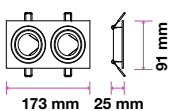

RECESSED FITTING-ROUND-GU10

Model No: VT-7227RD-WH
SKU: 3469
Base: GU10
Material: Ferrum
Color: White
Size(mm): Ø99x30.8
Cutting Size: Ø74
Box Qty: 100

RECESSED FITTING-SQUARE-GU10

Model No: VT-783SQ-WH
SKU: 3607
Base: 2XGU10
Material: Aluminium
Color: White
Size(mm): 173x91x25
Cutting Size: 155x75
Box Qty: 50