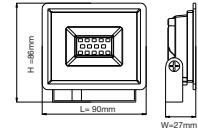

ECONOMICAL SERIES-BLACK

Voltage/Frequency	AC:220-240V, 50/60Hz
PF	>0.9
CRI	>70

SKU	Model	Watts	Lumens	Size(mm)	Box Qty
6727 - 3000K WARM WHITE 6728 - 4000K DAY WHITE 6729 - 6400K WHITE	VT-4914-B	10W	750	90x86x27	60
6737 - 3000K WARM WHITE 6738 - 4000K DAY WHITE 6739 - 6400K WHITE	VT-4924-B	20W	1650	120x105x27	40
6743 - 3000K WARM WHITE 6744 - 4000K DAY WHITE 6745 - 6400K WHITE	VT-4934-B	30W	2510	150x122x27	20
6749 - 3000K WARM WHITE 6750 - 4000K DAY WHITE 6751 - 6400K WHITE	VT-4954-B	50W	4300	180x150x27	20
6721 - 3000K WARM WHITE 6722 - 4000K DAY WHITE 6723 - 6400K WHITE	VT-49104-B	100W	8700	270x222x27	10
6733 - 4000K DAY WHITE 6734 - 6400K WHITE	VT-49204-B	200W	17600	400x333x32.5	5