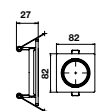

03
YEAR
WARRANTY

SPOTLIGHT FITTINGS

V-TAC
Meaningful Innovation.

RECESSED FITTING-ROUND-GU10-FROST
GLASS

Model No: VT-801RD
SKU: 3692
Base: GU10
Material: Gypsum
Color: White
Size(mm): Ø120x60
Cutting Size: Ø123
Box Qty: 24

Ø120 mm

RECESSED FITTING-ROUND-GU10-2PCS
PACK

Model No: VT-817-SN-SQ
SKU: 8942
Base: GU10
Material: Ferrum
Color: Satin Nickel
Size(mm): 82x82x27
Cutting Size: 70x70
Box Qty: 100

2
PCS
PACK

RECESSED FITTING-ROUND-GU10-2PCS
PACK

Model No: VT-817-W-RD
SKU: 8938
Base: GU10
Material: Ferrum
Color: White
Size(mm): Ø93x27
Cutting Size: Ø70
Box Qty: 100

27 mm

2
PCS
PACK

RECESSED FITTING-ROUND-GU10-2PCS
PACK

Model No: VT-817-CH-SQ
SKU: 8943
Base: GU10
Material: Ferrum
Color: Chrome
Size(mm): 82x82x27
Cutting Size: 70x70
Box Qty: 100

2
PCS
PACK

RECESSED FITTING-ROUND-GU10-2PCS
PACK

Model No: VT-817-SN-RD
SKU: 8939
Base: GU10
Material: Ferrum
Color: Satin Nickel
Size(mm): Ø93x27
Cutting Size: Ø70
Box Qty: 100

27 mm

2
PCS
PACK

RECESSED FITTING-ROUND-GU10-2PCS
PACK

Model No: VT-778-WH
SKU: 3584
Base: GU10
Material: Ferrum
Color: White
Size(mm): Ø80x30
Cutting Size: Ø65
Box Qty: 200

30 mm

2
PCS
PACK

RECESSED FITTING-ROUND-GU10-2PCS
PACK

Model No: VT-817-CH-RD
SKU: 8940
Base: GU10
Material: Ferrum
Color: Chrome
Size(mm): Ø93x27
Cutting Size: Ø70
Box Qty: 100

27 mm

2
PCS
PACK

RECESSED FITTING-ROUND-GU10-2PCS
PACK

Model No: VT-778-SN
SKU: 3585
Base: GU10
Material: Ferrum
Color: Satin Nickel
Size(mm): Ø80x30
Cutting Size: Ø65
Box Qty: 200

30 mm

2
PCS
PACK

RECESSED FITTING-ROUND-GU10-2PCS
PACK

Model No: VT-817-W-SQ
SKU: 8941
Base: GU10
Material: Ferrum
Color: White
Size(mm): 82x82x27
Cutting Size: 70x70
Box Qty: 100

27 mm

2
PCS
PACK

RECESSED FITTING-ROUND-GU10-2PCS
PACK