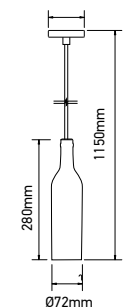

YELLOW PENDANT HOLDER BOTTLE

SKU	Model	Material:	Holder:	Dimension:	Box Qty:
3773	VT-7558-Y	Glass	E14	72x280x1150mm	25