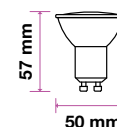

Voltage/Frequency	AC:220-240V,50Hz
PF	>0.5
CRI	>80