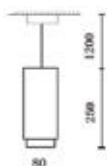

PENDANT METAL-MATT ROSE GOLD BOTTOM

Model No: VT-864-MR
SKU: **3130**
Base: GU10
Material: Gypsum with metal
Color: Grey+Matt Rose Gold
Size(mm): ø80x250
Cutting Size: N/A
Box Qty: 9