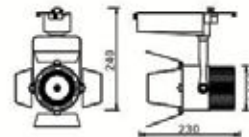

05 YEAR
WARRANTY

CRI
90

SKU	Unit Color	Model	Watts	Lumens	Box Qty	Size
371 | 3000K WARM WHITE 372 | 4000K DAY WHITE 373 | 5000K WHITE	Black	VT-433-B	33W	2640	8	Ø170x230x240mm
21371 | 3000K WARM WHITE 21372 | 4000K DAY WHITE	Black	VT-433-B-N	30W	3000	8	Ø170x230x240mm
368 | 3000K WARM WHITE 369 | 4000K DAY WHITE 370 | 5000K WHITE	White	VT-433-W	33W	2640	8	Ø170x230x240mm