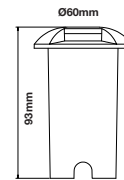

SKU	Model	Watts	Lumens	Size(mm)	Box Qty
1471 - 6500K WHITE	VT-1171-W	1w	10	Ø60X93mm	50
211469 - 3000K WARM WHITE	VT-1171-W-N	1w	50	Ø60X93mm	50