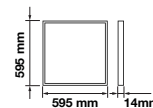

SKU	Model	Watts	Lumens	Size(mm)	Box Qty
8086 - 3000K WARM WHITE 8087 - 4000K DAY WHITE 8088 - 6400K WHITE	VT-6245	45w 6 pcs pack	3600	595x595x14	6