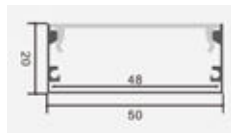

Model	SKU	Size(mm)	Color
VT-8206-S	23178	2000x50x20	Silver