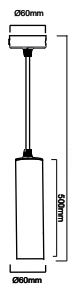

NEW

PENDANT WHITE-GU10-50CM

Model No: VT-976-500-W
 SKU: 6780
 Base: GU10
 Material: Aluminium
 Color: White
 Size(mm): 60x500x1700
 Cutting Size: NA
 Box Qty: 20

PENDANT BLACK-GU10-30CM

Model No: VT-977-30CM
 SKU: 6688
 Base: GU10
 Material: Aluminum
 Color: Black+Gold
 Size(mm): 35.5x35.5x43
 Cutting Size: NA
 Box Qty: 20