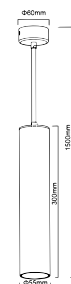

PENDANT BLACK-GU10-30CM

Model No: VT-976-30CM
SKU: 6686
Base: GU10
Material: Aluminum
Color: Black
Size(mm): 35.5x35.5x43
Cutting Size: NA
Box Qty: 20