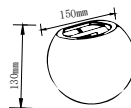

03
YEAR
WARRANTY

SPOTLIGHT FITTINGS

V-TAC
Meaningful Innovation.

RECESSED FITTING GU10

Model No: VT-934-B
SKU: 6659
Base: GU10
Material: PC
Color: Black
Size(mm): 102x42
Cutting Size: 85
Box Qty: 50

RECESSED FITTING GU10

Model No: VT-980-B
SKU: 6696
Base: GU10
Material: Aluminum
Color: Black+black
Size(mm): 32.5x23.5x50
Cutting Size: 61
Box Qty: 50

RECESSED FITTING GU10

Model No: VT-974-W
SKU: 6682
Base: GU10
Material: Aluminum
Color: White
Size(mm): 42.5x17.5x35
Cutting Size: 61
Box Qty: 50

RECESSED FITTING GU10

Model No: VT-980-GB
SKU: 6697
Base: GU10
Material: Aluminum
Color: Golden+Black
Size(mm): 32.5x23.5x50
Cutting Size: 61
Box Qty: 50

RECESSED FITTING GU10

Model No: VT-974-B
SKU: 6683
Base: GU10
Material: Aluminum
Color: Black
Size(mm): 42.5x17.5x35
Cutting Size: 61
Box Qty: 50

CONCRETE WALL FITTING

Model No: VT-891D
SKU: 8690
Base: G9
Material: Concrete
Color: Dark Grey
Size(mm): 150x130x130
Cutting Size: N/A
Box Qty: 12

RECESSED FITTING GU10

Model No: VT-980-WB
SKU: 6694
Base: GU10
Material: Aluminum
Color: White+black
Size(mm): 32.5x23.5x50
Cutting Size: 61
Box Qty: 50

CONCRETE WALL FITTING

Model No: VT-891L
SKU: 8691
Base: G9
Material: Concrete
Color: Light Grey
Size(mm): 150x130x130
Cutting Size: N/A
Box Qty: 12

RECESSED FITTING GU10

Model No: VT-980-BW
SKU: 6695
Base: GU10
Material: Aluminum
Color: Black+white
Size(mm): 32.5x23.5x50
Cutting Size: 61
Box Qty: 50

CONCRETE WALL FITTING

Model No: VT-892D
SKU: 8692
Base: G9
Material: Concrete
Color: Dark Grey
Size(mm): 120x100x120
Cutting Size: N/A
Box Qty: 12