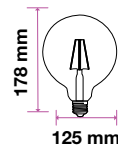

SKU	Model	Watts	Lumens	EQ .Watts	Base	Shape	Size(mm)	Box Qty
217456 - 2200K WARM WHITE	VT-2153-N	12W	1350	85W	E27	G125	Ø125x178	20