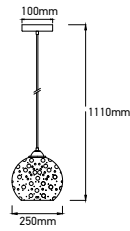

3D GLASS BLACK CANOPY

SKU	Model	Material:	Holder:	Dimension:	Box Qty:
40131	VT-7256	Glass	E27	∅250x100x1110mm	8