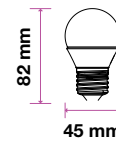

SKU	Model	Watts	Lumens	EQ .Watts	Base	Shape	Size(mm)	Box Qty
214160 - 3000K WARM WHITE 214162 - 4000K DAY WHITE 214207 - 6500K WHITE	VT-1830-N	3.7W	320	25W	E27	G45	Ø45x80	200
7407 - 2700K WARM WHITE	VT-1879N	5.5W	470	40W	E27	G45	Ø45x81	200
217407 - 3000K WARM WHITE 217408 - 4000K DAY WHITE 217409 - 6500K WHITE	VT-1879N-N	4.5W	470	40W	E27	G45	Ø45x80	200