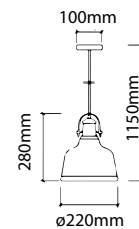

TRANSPARENT GLASS PENDANT

SKU	Model	Material:	Glass+Metal
3727	VT-7220-T	Holder:	E27
		Dimension:	220x280x1150mm
		Box Qty:	8