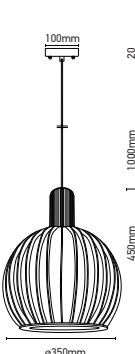

WOODEN PENDANT

SKU	Model	Material:	Wooden
40501	VT-3450	Holder:	E27
		Dimension:	Ø350xH1450mm
		Box Qty:	1