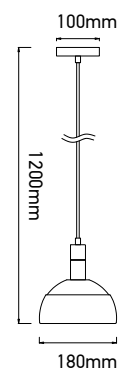

PENDANT ALUMINIUM SHADE GREY

SKU	Model	Material:	Plastic+Aluminium
3922	VT-7100-G	Holder:	E14
		Dimension:	180x100x1200mm
		Box Qty:	12