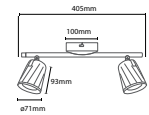

SKU	Model	Watts	Lumens	Unit Color	Size(mm)	Box Qty
8256 - 4000K DAY WHITE	VT-812-W	12W	960	White	405x100x93	12
218254 - 3000K WARM WHITE 218256 - 4000K DAY WHITE	VT-812-W-N	10W	1160	White	405x100x93	12
8255 - 3000K WARM WHITE 8257 - 4000K DAY WHITE	VT-812-B	12W	960	Black	405x100x93	12
218255 - 3000K WARM WHITE 218257 - 4000K DAY WHITE	VT-812-B-N	10W	1160	Black	405x100x93	12