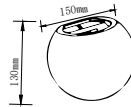

03
YEAR
WARRANTY

SPOTLIGHT FITTINGS

V-TAC
Meaningful Innovation.

RECESSED FITTING GU10

Model No: VT-934-B
SKU: 6659
Base: GU10
Material: PC
Color: Black
Size(mm): 102x42
Cutting Size: 85
Box Qty: 50

RECESSED FITTING GU10

Model No: VT-980-B
SKU: 6696
Base: GU10
Material: Aluminum
Color: Black+black
Size(mm): 32.5x23.5x50
Cutting Size: 61
Box Qty: 50

RECESSED FITTING GU10

Model No: VT-974-W
SKU: 6682
Base: GU10
Material: Aluminum
Color: White
Size(mm): 42.5x17.5x35
Cutting Size: 61
Box Qty: 50

RECESSED FITTING GU10

Model No: VT-980-GB
SKU: 6697
Base: GU10
Material: Aluminum
Color: Golden+Black
Size(mm): 32.5x23.5x50
Cutting Size: 61
Box Qty: 50

RECESSED FITTING GU10

Model No: VT-974-B
SKU: 6683
Base: GU10
Material: Aluminum
Color: Black
Size(mm): 42.5x17.5x35
Cutting Size: 61
Box Qty: 50

CONCRETE WALL FITTING

Model No: VT-891D
SKU: 8690
Base: G9
Material: Concrete
Color: Dark Grey
Size(mm): 150x130x130
Cutting Size: N/A
Box Qty: 12

RECESSED FITTING GU10

Model No: VT-980-WB
SKU: 6694
Base: GU10
Material: Aluminum
Color: White+black
Size(mm): 32.5x23.5x50
Cutting Size: 61
Box Qty: 50

CONCRETE WALL FITTING

Model No: VT-891L
SKU: 8691
Base: G9
Material: Concrete
Color: Light Grey
Size(mm): 150x130x130
Cutting Size: N/A
Box Qty: 12

RECESSED FITTING GU10

Model No: VT-980-BW
SKU: 6695
Base: GU10
Material: Aluminum
Color: Black+white
Size(mm): 32.5x23.5x50
Cutting Size: 61
Box Qty: 50

CONCRETE WALL FITTING

Model No: VT-892D
SKU: 8692
Base: G9
Material: Concrete
Color: Dark Grey
Size(mm): 120x100x120
Cutting Size: N/A
Box Qty: 12