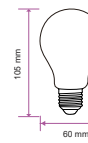

LED 3D FILAMENT BULBS A60

Voltage/Frequency	AC:220-240V,50/60Hz
Beam Angle	300°
PF	>0.45
CRI	>80

SKU	Model	Watts	Lumens	EQ .Watts	Base	Shape	Size(mm)	Box Qty
212704 - 3000K WARM WHITE	VT-2203-N	3W	20	NA	E27	A60	Ø64x145	100