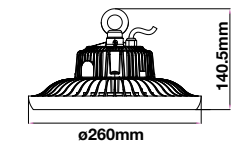

LED Highbays

- 100° Beam Angle
- 50,000 hr lifespan
- On/Off cycle: >25000
- Instant start: 0-100% in <1s
- AC:220-240V,50Hz
- Die cast Aluminium
- PF: >0.9
- CRI:>80

SKU	Model	Watts	Lumens	Box Qty	Size
563 | 6400K WHITE	VT-9-101	100W	12000	4 pcs	280x165mm

LED Highbays

- 120° Beam Angle
- 50,000 hr lifespan
- On/Off cycle: >25000
- Instant start: 0-100% in <1s
- AC:120-240V, 50/60Hz
- Die cast Aluminium
- PF: >0.9
- CRI:>80

SKU	Model	Watts	Lumens	Box Qty	Size
20063 | 4000K DAY WHITE 20064 | 5000K WHITE	VT-9-114	100W	12000	1 pcs	260x140.5mm

NEW

LED Highbays

- 90° Beam Angle
- 25,000 hr lifespan
- On/Off Cycle >15000
- SMD-Samsung Chip
- AC:175-265V, 50/60Hz
- Aluminium Body Type:
- PF: >0.9
- CRI:>80

SKU	Model	Watts	Lumens	Box Qty	Size
20477 | 6500K WHITE	VT-9-153	150W	16000	1 pcs	260x195mm