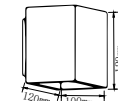

RECESSED FITTING GU10

Model No: VT-980-BW
SKU: 6695
Base: GU10
Material: Aluminum
Color: Black+white
Size(mm): 32.5x23.5x50
Cutting Size: 61
Box Qty: 50

CONCRETE WALL FITTING

Model No: VT-892D
SKU: 8692
Base: G9
Material: Concrete
Color: Dark Grey
Size(mm): 120x100x120
Cutting Size: N/A
Box Qty: 12