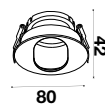

03
YEAR
WARRANTY

SPOTLIGHT FITTINGS

V-TAC
Meaningful Innovation.

RECESSED FITTING ROUND-GU10

Model No: VT-873-WB
SKU: 3157
Base: GU10
Material: Aluminium+PC
Color: White+Black
Size(mm): 80x42
Cutting Size: 75
Box Qty: 50

RECESSED FITTING ROUND-GU10

Model No: VT-874-WB
SKU: 3161
Base: GU10
Material: Aluminium+PC
Color: White+Black
Size(mm): 80x42
Cutting Size: 75
Box Qty: 50

RECESSED FITTING ROUND-GU10

Model No: VT-873-WG
SKU: 3158
Base: GU10
Material: Aluminium+PC
Color: White+Gold
Size(mm): 80x42
Cutting Size: 75
Box Qty: 50

RECESSED FITTING ROUND-GU10

Model No: VT-874-WG
SKU: 3162
Base: GU10
Material: Aluminium+PC
Color: White+Gold
Size(mm): 80x42
Cutting Size: 75
Box Qty: 50

RECESSED FITTING ROUND-GU10

Model No: VT-873-WR
SKU: 3159
Base: GU10
Material: Aluminium+PC
Color: White+Rose Gold
Size(mm): 80x42
Cutting Size: 75
Box Qty: 50

RECESSED FITTING ROUND-GU10

Model No: VT-874-WR
SKU: 3163
Base: GU10
Material: Aluminium+PC
Color: White+Rose Gold
Size(mm): 80x42
Cutting Size: 75
Box Qty: 50

RECESSED FITTING ROUND-GU10

Model No: VT-873-WC
SKU: 3160
Base: GU10
Material: Aluminium+PC
Color: White+Chrome
Size(mm): 80x42
Cutting Size: 75
Box Qty: 50

RECESSED FITTING ROUND-GU10

Model No: VT-874-WC
SKU: 3164
Base: GU10
Material: Aluminium+PC
Color: White+Chrome
Size(mm): 80x42
Cutting Size: 75
Box Qty: 50

RECESSED FITTING ROUND-GU10

Model No: VT-874
SKU: 8596
Base: GU10
Material: Aluminium + PC
Color: Black+ Black Reflector
Size(mm): ø83x40.7
Cutting Size: ø75
Box Qty: 50

NEW RECESSED FITTING ROUND-GU10

Model No: VT-443-W
SKU: 10297
Base: GU10
Material: Iron+PC
Color: White+White
Size(mm): 88x88x30
Cutting Size: 75x75
Box Qty: 100