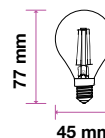

HIGH LUMENS CLEAR GLASS-FILAMENT-P45-E14

130
LUMEN/W

Voltage/Frequency	AC:220-240V,50Hz
Beam Angle	300°
PF	>0.5
CRI	>80

SKU	Model	Watts	Lumens	EQ .Watts	Base	Shape	Size(mm)	Box Qty
2856 - 6400K WHITE 2854 - 3000K WARM WHITE 2855 - 4000K DAY WHITE	VT-2486	6W	800	60W	E14	P45	Ø45x77	100