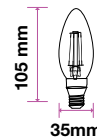

FILAMENT-CANDLE-E14

Voltage/Frequency	AC:220-240V, 50Hz
Beam Angle	300°
PF	>0.5
CRI	>80

SKU	Model	Watts	Lumens	EQ .Watts	Base	Shape	Size(mm)	Box Qty
217472 - 1800K WARM WHITE	VT-2152-N	2W	65	9W	E14	Candle	Ø35x105	100