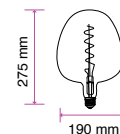

NEW

LED FILAMENT APPLE SHAPE BULBS E27

Voltage/Frequency	AC:220-240V,50Hz
Beam Angle	300°
PF	NA
CRI	>80

SKU	Model	Watts	Lumens	EQ .Watts	Base	Shape	Size(mm)	Box Qty
8064	VT-2263	4W	NA	NA	E27	Apple	Ø190x275	6