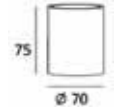

FITTING-ROUND-GU10

Model No: VT-727RD
SKU: 3665
Base: GU10
Material: Gypsum
Color: White
Size(mm): Ø70x75
Cutting Size: N/A
Box Qty: 36