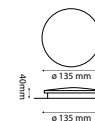

SKU	Model	Watts	Lumens	Unit Color	Size(mm)	Box Qty
7525 - 4000K DAY WHITE	VT-741	6W	660	White	Ø135	20
217524 - 3000K WARM WHITE	VT-741-N	5W	710	White	Ø135	20
7526 - 3000K WARM WHITE	VT-743	9W	990	White	Ø180	20
217527 - 4000K DAY WHITE	VT-743-N	8W	1280	White	Ø180	20