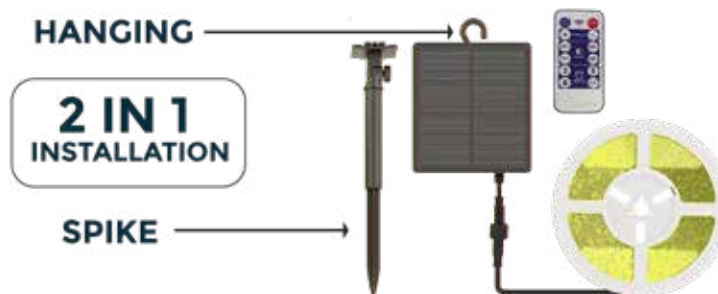

NEW LED SOLAR STRING LIGHT

IP Rating: IP44

ST64x15 Bulbs

SKU	Model	Watts	Lumens	Battery	Size(mm)	Box Qty
23034 - 3000K WARM WHITE	VT-715S	3W	50	3.7V-2400mAh	15 Meters	2

NEW LED SOLAR PANEL STRIP KIT-IP67-2IN1