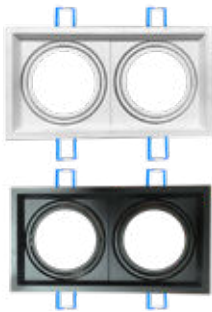

2XAR111 FITITNG

SKU	Model	Unit Color	Body Type	Base	Cutting Size (mm)	Size(mm)	Box Qty
3576	VT-7222-W	White	Aluminium	2XAR111	167x305	325x174	12
3582	VT-7222-B	Black	Aluminium	2XAR111	167x305	325x174	12