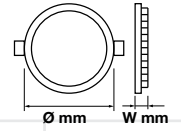

SKU	Model	Watts	Lumens	Size(mm)	Box Qty
4890 - 3000K WARM WHITE 4891 - 4000K DAY WHITE 4892 - 6400K WHITE	VT-809RD	8w	800	142x40	20
4893 - 3000K WARM WHITE 4894 - 4000K DAY WHITE 4895 - 6400K WHITE	VT-1509RD	15w	1500	192x40	20
4896 - 3000K WARM WHITE 4897 - 4000K DAY WHITE 4898 - 6400K WHITE	VT-2209RD	22w	2200	240x40	20