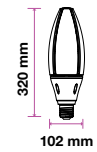

LED OLIVE LAMP

Voltage/Frequency	AC:220-240V,50Hz
Life Span	30,000 hr
PF	>0.9
CRI	>80

SKU	Model	Watts	Lumens	EQ .Watts	Base	Shape	Size	Box Qty
186 | 3000K WARM WHITE	VT-260	60W	5400	NA	E40	NA	Ø102x320mm	20
21187 | 4000K DAY WHITE 21188 | 6500K WHITE	VT-260-N	60W	6500	NA	E40	NA	Ø102x320mm	20