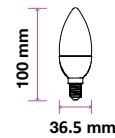

LED CANDLE BULBS-E14

Voltage/Frequency	AC:220-240V,50Hz
Beam Angle	180°
PF	>0.5
CRI	>80

SKU	Model	Watts	Lumens	EQ .Watts	Base	Shape	Size(mm)	Box Qty
2984 - 3000K WARM WHITE 2985 - 4000K DAY WHITE 2986 - 6500K WHITE	VT-2323 NEW	2.9W	250	25W	E14	Candle	Ø36.5x100	200
4166 - 4000K DAY WHITE	VT-1818	4W	320	30W	E14	Candle	Ø37x100	200
214216 - 3000K WARM WHITE 214166 - 4000K DAY WHITE 214122 - 6500K WHITE	VT-1818-N	3.7W	320	25W	E14	Candle	Ø37x100	200
2142151 - 3000K WARM WHITE 2142581 - 4000K DAY WHITE 2142411 - 6500K WHITE	VT-1855-N	4.5W	470	40W	E14	Candle	Ø36.5x100	200