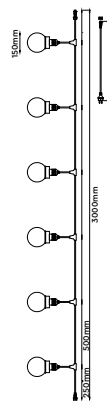

STRING LIGHTS

SKU	Model	Box Qty
8971	VT-720S	1Pc

IP Rating: IP65
Holder Type: E27
Max Watts: 60W x6
Globe: Clear ø150mm (PMMA)
Bulb Holder: Brushed Brown Bronze ø49mm (Aluminium)
Cable: Black (H05RN-F-3×1mm²)
Catenary Length: 3M Total Length (6 Luminaires at 50cm spacing)