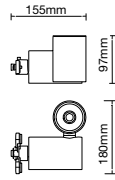

COB TRACK LIGHTS

AC:220-240V,50/60Hz Input Voltage
24° Beam Angle
>0.9 PF
>95 CRI
Aluminium Body
30,000 hr lifespan

SKU	Model	Watts	Lumens	Size(mm)	Box Qty
1300 - 6400K WHITE	VT-4615W	15w	1300	Ø180x97x155	20
1294 - 6400K WHITE	VT-4635W	30w	2700	180x140x215	20