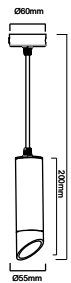

PENDANT BLACK-GU10-20CM

Model No: VT-975-20CM
SKU: 6684
Base: GU10
Material: Aluminum
Color: Black
Size(mm): 35.5x25.5x42
Cutting Size: NA
Box Qty: 20