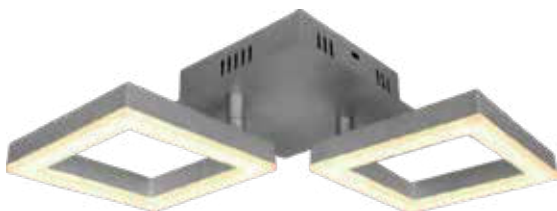

NEW DESIGNER SERIES SURFACE LIGHT-
TWO FRAME

AC:220-240V,50Hz

>80 CRI

Aluminum+Steel+Acrylic Body

20,000 hr lifespan

IP20 Rating

SKU	Model	Watts	Lumens	Size(mm)	Unit Color	Box Qty
7006 - 3000K WARM WHITE	VT-7786	14W	1490	340x95x160	Satin Nickel	5