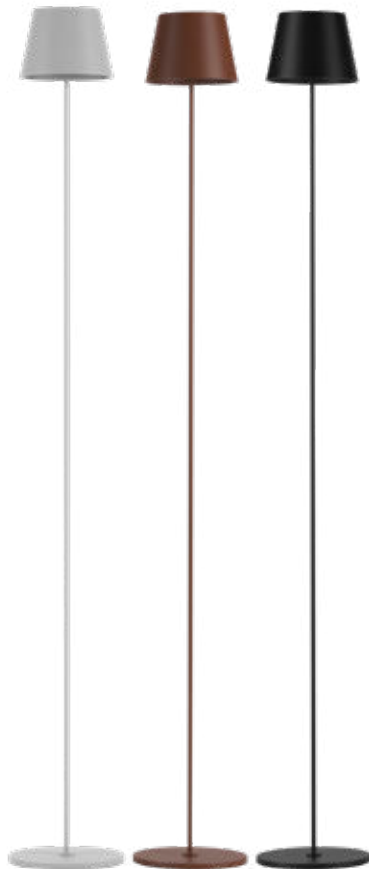

02
YEAR
WARRANTY

LED TABLE & FLOOR LAMPS

V-TAC
Meaningful Innovation.

NEW