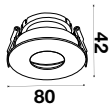

RECESSED FITTING ROUND-GU10

Model No: VT-874-WB
 SKU: 3161
 Base: GU10
 Material: Aluminium+PC
 Color: White+Black
 Size(mm): 80x42
 Cutting Size: 75
 Box Qty: 50

RECESSED FITTING ROUND-GU10

Model No: VT-873-WG
 SKU: 3158
 Base: GU10
 Material: Aluminium+PC
 Color: White+Gold
 Size(mm): 80x42
 Cutting Size: 75
 Box Qty: 50