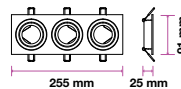

RECESSED FITTING-SQUARE-GU10

Model No: VT-784SQ-WH
SKU: 3609
Base: 3XGU10
Material: Aluminium
Color: White
Size(mm): 255x91x25
Cutting Size: 235x75
Box Qty: 50