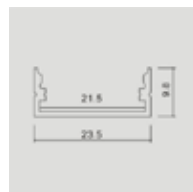

Model	SKU	Size(mm)	Color	Box Qty
VT-8109	2874	2000x15.8x15.8	Black	box

MOUNTING KIT WITH BLACK DIFFUSER

Model	SKU	Size(mm)	Color	Box Qty
VT-8106	2875	2000x24.7x7	Black	box

MOUNTING KIT WITH BLACK DIFFUSER