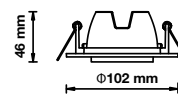

ZOOM FITTING-SPOTLIGHT

Model No: VT-700W
SKU: **3689**
Base: GU10
Material: Aluminium
Color: White
Size(mm): Ø102x46
Cutting Size: 93
Box Qty: 50