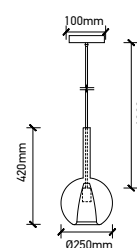

DOUBLE GLASS GUNGREY WHITE

SKU	Model	Material:	Glass+Metal
3876	VT-7304-GW	Holder:	E27
		Dimension:	250x420x1000mm
		Box Qty:	8