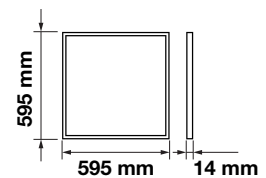

UGR<19 LED PANELS-60X60

- IP20 Rating.
- SMD-Samsung Chip
- 5 Years Warranty
- AC:200-240V, 50/60Hz
- Body Type: Aluminium + PMMA + PP
- 110° Beam Angle
- CRI >80
- PF>0.9
- 50,000 hr lifespan
- On/Off Cycle >25000