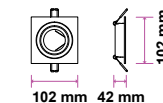

RECESSED FITTING GU10

Model No: VT-931-WRG
SKU: **6649**
Base: GU10
Material: PC
Color: White+Rose Gold
Size(mm): 85x40
Cutting Size: 72
Box Qty: 50

RECESSED FITTING GU10

Model No: VT-932-WG
SKU: **6654**
Base: GU10
Material: PC
Color: White+Gold
Size(mm): 85x85x40
Cutting Size: 72
Box Qty: 50

RECESSED FITTING GU10

Model No: VT-932-W
SKU: **6650**
Base: GU10
Material: PC
Color: White+White
Size(mm): 85x85x40
Cutting Size: 72
Box Qty: 50

RECESSED FITTING GU10

Model No: VT-932-WRG
SKU: **6655**
Base: GU10
Material: PC
Color: White+Rose Gold
Size(mm): 85x85x40
Cutting Size: 72
Box Qty: 50

RECESSED FITTING GU10

Model No: VT-932-WB
SKU: **6651**
Base: GU10
Material: PC
Color: White+Black
Size(mm): 85x85x40
Cutting Size: 72
Box Qty: 50

RECESSED FITTING GU10

Model No: VT-933-W
SKU: **6656**
Base: GU10
Material: PC
Color: White
Size(mm): 102x102x42
Cutting Size: 95x95
Box Qty: 50

RECESSED FITTING GU10

Model No: VT-932-B
SKU: **6652**
Base: GU10
Material: PC
Color: Black+Black
Size(mm): 85x85x40
Cutting Size: 72
Box Qty: 50

RECESSED FITTING GU10

Model No: VT-933-B
SKU: **6657**
Base: GU10
Material: PC
Color: Black
Size(mm): 102x102x42
Cutting Size: 95x95
Box Qty: 50

RECESSED FITTING GU10

Model No: VT-932-WC
SKU: **6653**
Base: GU10
Material: PC
Color: White+Chrome
Size(mm): 85x85x40
Cutting Size: 72
Box Qty: 50

RECESSED FITTING GU10

Model No: VT-934-W
SKU: **6658**
Base: GU10
Material: PC
Color: White
Size(mm): 102x42
Cutting Size: 85
Box Qty: 50