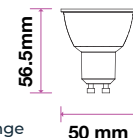

GU10 SPOTLIGHT-RGB WITH REMOTE CONTROL

Voltage/Frequency	AC:220-240V, 50Hz
PF	>0.5
CRI	>80

- RF Control 6-8M Range
- Switch on/off the light
- 16 steps dimming
- 16 colors selection
- Auto Color change Mode