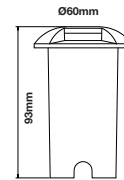

SKU	Model	Watts	Lumens	Size(mm)	Box Qty
1468 - 6500K WHITE	VT-1161-B	1w	10	Ø60X93mm	50
211466 - 3000K WARM WHITE	VT-1161-B-N	1w	50	Ø60X93mm	50