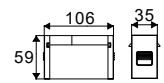

SKU	Model	Watts	Lumens	Size(mm)	Box Qty
7960 | 3000K WARM WHITE	VT-4143	3W	240	106x35x59mm	36
7961 | 4000K DAY WHITE