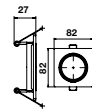

03
YEAR
WARRANTY

SPOTLIGHT FITTINGS

V-TAC
Meaningful Innovation.

RECESSED FITTING-ROUND-GU10-FROST
GLASS

Model No: VT-801RD
SKU: 3692
Base: GU10
Material: Gypsum
Color: White
Size(mm): Ø120x60
Cutting Size: Ø123
Box Qty: 24

Ø120 mm

RECESSED FITTING-ROUND-GU10-2PCS
PACK

Model No: VT-817-SN-SQ
SKU: 8942
Base: GU10
Material: Ferrum
Color: Satin Nickel
Size(mm): 82x82x27
Cutting Size: 70x70
Box Qty: 100

2
PCS
PACK

RECESSED FITTING-ROUND-GU10-2PCS
PACK

Model No: VT-817-W-RD
SKU: 8938
Base: GU10
Material: Ferrum
Color: White
Size(mm): Ø93x27
Cutting Size: Ø70
Box Qty: 100

27 mm

2
PCS
PACK

RECESSED FITTING-ROUND-GU10-2PCS
PACK

Model No: VT-817-CH-SQ
SKU: 8943
Base: GU10
Material: Ferrum
Color: Chrome
Size(mm): 82x82x27
Cutting Size: 70x70
Box Qty: 100

2
PCS
PACK

RECESSED FITTING-ROUND-GU10-2PCS
PACK

Model No: VT-817-SN-RD
SKU: 8939
Base: GU10
Material: Ferrum
Color: Satin Nickel
Size(mm): Ø93x27
Cutting Size: Ø70
Box Qty: 100

27 mm

2
PCS
PACK

RECESSED FITTING-ROUND-GU10-2PCS
PACK

Model No: VT-778-WH
SKU: 3584
Base: GU10
Material: Ferrum
Color: White
Size(mm): Ø80x30
Cutting Size: Ø65
Box Qty: 200

30 mm

2
PCS
PACK

RECESSED FITTING-ROUND-GU10-2PCS
PACK

Model No: VT-817-CH-RD
SKU: 8940
Base: GU10
Material: Ferrum
Color: Chrome
Size(mm): Ø93x27
Cutting Size: Ø70
Box Qty: 100

27 mm

2
PCS
PACK

RECESSED FITTING-ROUND-GU10-2PCS
PACK

Model No: VT-778-SN
SKU: 3585
Base: GU10
Material: Ferrum
Color: Satin Nickel
Size(mm): Ø80x30
Cutting Size: Ø65
Box Qty: 200

30 mm

2
PCS
PACK

RECESSED FITTING-ROUND-GU10-2PCS
PACK

Model No: VT-817-W-SQ
SKU: 8941
Base: GU10
Material: Ferrum
Color: White
Size(mm): 82x82x27
Cutting Size: 70x70
Box Qty: 100

27 mm

2
PCS
PACK

RECESSED FITTING-ROUND-GU10-2PCS
PACK