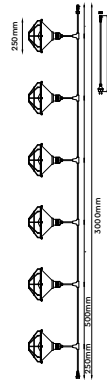

02 YEAR
WARRANTY

STRING LIGHTS

V-TAC
Meaningful Innovation.

STRING LIGHTS

SKU	Model	Box Qty
8974	VT-717S	1Pc

IP Rating: IP65
Holder Type: E27
Max Watts: 60W x6
Lampshade: Black ø250mm (Galvanized Iron)
Bulb Holder: Brushed Brown Bronze ø49mm (Aluminium)
Cable: Black (H05RN-F-3×1mm²)
L/S Wireguard: Black ø256mm (Galvanized Iron)
Catenary Length: 3M Total Length (6 Luminaires at 50cm spacing)