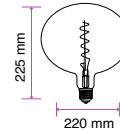

LED FILAMENT COBBLE SHAPE BULBS E27

Voltage/Frequency	AC:220-240V,50Hz
Beam Angle	300°
PF	NA
CRI	>80