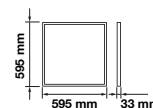

SKU	Model	Watts	Lumens	Size(mm)	Box Qty
216620 - 4000K DAY WHITE 216621 - 6500K WHITE	VT-6242	40w	4400	595x595x33	6