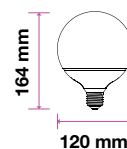

Voltage/Frequency	AC:220-240V,50Hz
Life Span	30,000 hr
PF	>0.5
CRI	>80