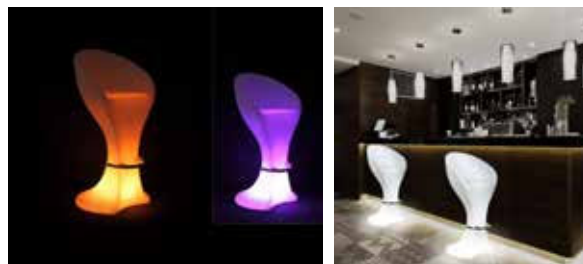

STOOL LIGHT

Lithium Battery 5200mAh

AC:100-240V,50Hz

LLDPE Body

50,000 hr lifespan

IP54 Rating

500x560x1100mm Size

White Unit Color

SKU	Model	Watts	Lumens	Box Qty
40271 - RGB	VT-7814	5w	100	1