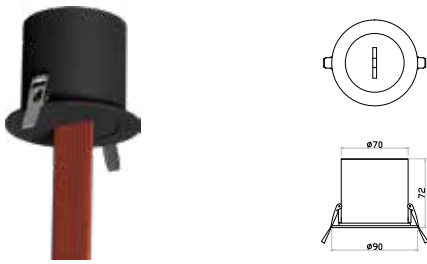

03
YEAR
WARRANTY

FABRIC BELT SERIES

V-TAC
Meaningful Innovation.

NEW

REMOTE RECESSED CANOPY

SKU	Size(mm)	Unit Color
23130	90x72	Sandy Black

NEW