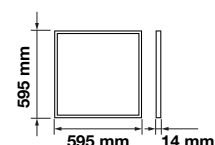

05
YEAR
WARRANTY

PMMA
DIFFUSER

FLICKER
FREE

Quick
CONNECTOR