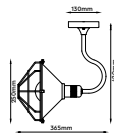

SKU	Model	Box Qty
8972	VT-720B	4

IP Rating:	IP65
Holder Type:	E27
Max Watts:	60W
Lampshade:	Black $\varnothing$250mm (Galvanized Iron)
Bulb Holder:	Brushed Brown Bronze (Aluminium)
Cable:	Black (HO5RN-F-3$\times$0.75mm²)
Wall Lamp Arm:	Black $\varnothing$14mm (Galvanized Iron)
Wall Mount:	Black $\varnothing$130mm (Galvanized Iron)
L/S Wire Guard:	Black $\varnothing$256mm (Galvanized Iron)

WALL LAMP