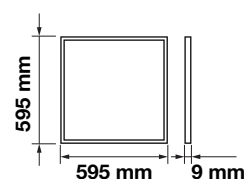

SKU	Model	Watts	Lumens	Box Qty	Size
20421 4000K DAY WHITE 20420 6400K WHITE	VT-645-1	45W	4830	6 pcs	595x595x9mm

05 YEAR
 WARRANTY

Quick
 CONNECTOR

120
 LUMEN/W
HIGH LUMEN LED
PANELS 120X60

- IP20 Rating.
- SMD-Samsung Chip
- 5 Years Warranty
- AC:200-240V, 50/60Hz
- Body Type: Aluminium + PMMA + PP
- 110° Beam Angle
- CRI >80
- PF>0.9
- 50,000 hr lifespan
- On/Off Cycle >25000