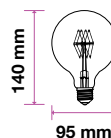

AMBER COVER -FILAMENT-GLOBE-E27

Voltage/Frequency	AC:220-240V,50/60Hz
Beam Angle	300°
PF	>0.5
CRI	>80

SKU	Model	Watts	Lumens	EQ .Watts	Base	Shape	Size(mm)	Box Qty
7145 - 2200K WARM WHITE	VT-2019	8W	700	65W	E27	G95	Ø95x140	50
217145 - 2200K WARM WHITE	VT-2019-N	8W	700	65W	E27	G95	Ø95x140	20