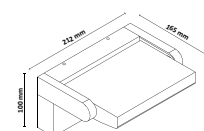

SKU	Model	Watts	Lumens	Unit Color	Size(mm)	Box Qty
2938 - 3000K WARM WHITE 2939 - 4000K DAY WHITE	VT-11020S-W	17W	2520	White	212x165x100	12
2940 - 3000K WARM WHITE 2941 - 4000K DAY WHITE	VT-11020S-B	17W	2520	Black	212x165x100	12