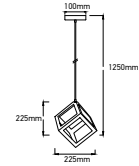

GEOMETRIC SERIES BLACK CANOPY

SKU	Model	Material:	Metal
3834	VT-7161-MB	Holder:	E27
		Dimension:	225x225x1250mm
		Box Qty:	8

GEOMETRIC SERIES GOLD CANOPY

SKU	Model	Material:	Metal
3831	VT-7141-CG	Holder:	E27
		Dimension:	250x190x1250mm
		Box Qty:	8