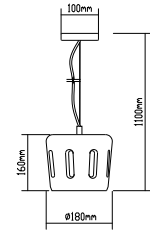

CONCRETE LAMPSHADE

SKU	Model	Material:	Concrete
3853	VT-7202	Holder:	E27
		Dimension:	180x160x1100mm
		Box Qty:	4