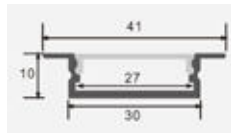

Model	SKU	Size(mm)	Color
VT-8204-R	23177	2000x30x10	Silver