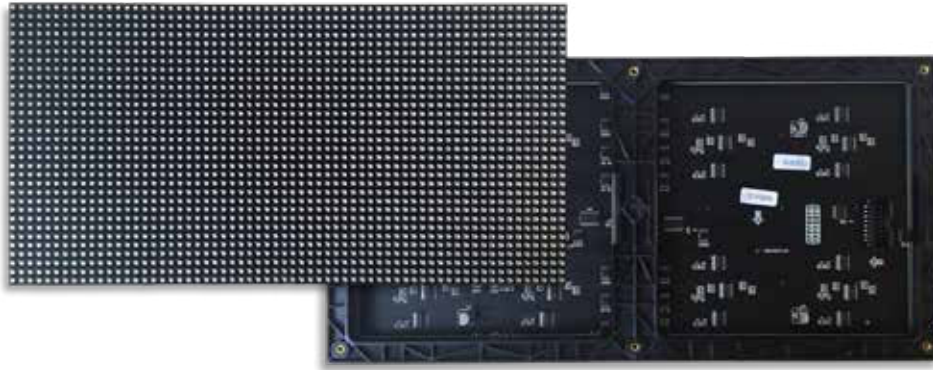

INDOOR DISPLAY SCREEN

V-TAC
Meaningful Innovation.

P5 INDOOR LED FINISHED CABINET

SKU	Box Qty
11077	6

Screen Parameter

Pixel Density:	40000dots/sqm
Brightness:	1800nits
Optimum View Distance:	more than 5m
Gray Scale:	16bits
Display Color:	281 trillions(synchronized)
Operation Power:	220V-240V
Max Power Consumption:	750W/sqm
Control Mode:	Synchronized
Refresh Frequency:	400-700HZ
Fram Frequency:	60HZ
Surport Signal Input:	S-Video,RGBHV,YUV etc.
Control Distance:	UTP140M,SINGLE MODE FIBER
Life Span(50% Brightness):	15KM
IP(Front/rear):	100000hrs IP20

LED Cabinet Parameter

Cabinet Size(L*h*d):	640*640mm
Cabinet Resolution:	128*128
Module Quantity Each Cabinet:	2*4=8
Average Power Consumption:	300w/cabinet
Cabinet Material:	Iron
Cabinet Size:	8kg/cabinet

LED Module Parameter

Pixel Pitch	5mm
Led Specification	SMD3528
Led Configuration	SMD 3 in 1
Module Size	320*160mm
Module Resolution	64*32=2048dot
Drive Method	1/16 scan constant current
Drive IC	SM16106