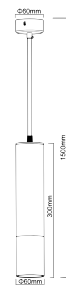

NEW

PENDANT WHITE-GU10-50CM

Model No: VT-976-500-W
 SKU: 6780
 Base: GU10
 Material: Aluminium
 Color: White
 Size(mm): 60x500x1700
 Cutting Size: NA
 Box Qty: 20

PENDANT BLACK-GU10-30CM

Model No: VT-977-30CM
 SKU: 6688
 Base: GU10
 Material: Aluminum
 Color: Black+Gold
 Size(mm): 35.5x35.5x43
 Cutting Size: NA
 Box Qty: 20