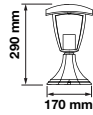

SKU	Model	Box Qty
7057	VT-734	10

Material: Aluminium+PC
Max.Watts: 60W
Holder: E27
IP Rating: IP44
Dimension: 170x290mm