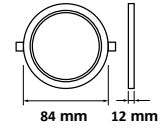

SKU	Model	Watts	Lumens	Size(mm)	Cutting Size(mm)	Box Qty
23326 - 3IN1	VT-61103	3W	130	84x12		
6982 - 3IN1	VT-61106	6W	490	120x12	110	40
6983 - 3IN1	VT-61109	9W	820	145x18	133	20
6984 - 3IN1	VT-61112	12W	1160	170x12	160	20
6985 - 3IN1	VT-61118	18W	1550	225x12	210	20
23327 - 3IN1	VT-61122	22W	2265	240x12		
23328 - 3IN1	VT-61124	24W	2500	300x12