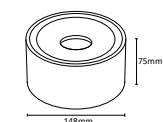

SKU	Model	Watts	Lumens	Size(mm)
23156 - 3IN1	VT-2825-B	20W	1408	Ø148x75
23158 - 3IN1	VT-2833-B	28W	2500	Ø178x87