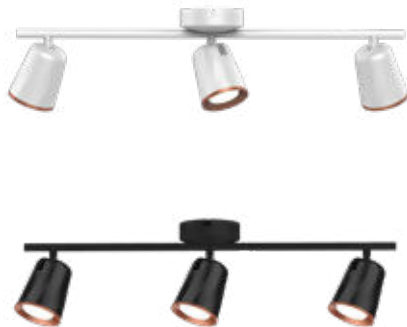

LED TRIPPLE HEAD WALL LIGHTS

AC:220-240V,50/60Hz

100° Beam Angle

>0.5 PF

>80 CRI

Plastic+Metal Body

IP20 IP Rating

SKU	Model	Watts	Lumens	Unit Color	Size(mm)	Box Qty
8258 - 3000K WARM WHITE 8260 - 4000K DAY WHITE	VT-818-W	18W	1440	White	605x100x93	12
218258 - 3000K WARM WHITE 218260 - 4000K DAY WHITE	VT-818-W-N	15W	1740	White	605x100x93	12
8259 - 3000K WARM WHITE 8261 - 4000K DAY WHITE	VT-818-B	18W	1440	Black	605x100x93	12
218259 - 3000K WARM WHITE 218261 - 4000K DAY WHITE	VT-818-B-N	15W	1740	Black	605x100x93	12