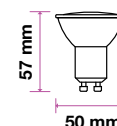

Voltage/Frequency	AC:200-240V,50/60Hz
PF	>0.5
CRI	>80

SKU	Model	Watts	Lumens	EQ .Watts	Base	Beam Angle	Size(mm)	Box Qty
8884 - 3000K WARM WHITE 8885 - 4000K DAY WHITE 8886 - 6400K WHITE	VT-4444	5W	400	35W	GU10	110°	120x99	20