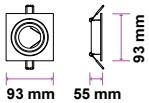

03
YEAR
WARRANTY

SPOTLIGHT FITTINGS

V-TAC
Meaningful Innovation.

RECESSED FITTING GU10

Model No: VT-921-B
SKU: 6635
Base: GU10
Material: PC
Color: Black
Size(mm): 88x88x40
Cutting Size: 80
Box Qty: 50

RECESSED FITTING GU10

Model No: VT-931-W
SKU: 6644
Base: GU10
Material: PC
Color: White+White
Size(mm): 85x40
Cutting Size: 72
Box Qty: 50

RECESSED FITTING GU10

Model No: VT-927-W
SKU: 6638
Base: GU10
Material: PC
Color: White
Size(mm): 93x93x55
Cutting Size: 83x83
Box Qty: 50

RECESSED FITTING GU10

Model No: VT-931-WB
SKU: 6645
Base: GU10
Material: PC
Color: White+Black
Size(mm): 85x40
Cutting Size: 72
Box Qty: 50

RECESSED FITTING GU10

Model No: VT-927-B
SKU: 6639
Base: GU10
Material: PC
Color: Black
Size(mm): 93x93x55
Cutting Size: 83x83
Box Qty: 50

RECESSED FITTING GU10

Model No: VT-931-B
SKU: 6646
Base: GU10
Material: PC
Color: Black+Black
Size(mm): 85x40
Cutting Size: 72
Box Qty: 50

RECESSED FITTING GU10

Model No: VT-930-W
SKU: 6642
Base: GU10
Material: PC
Color: White
Size(mm): 81x81x40
Cutting Size: 63
Box Qty: 50

RECESSED FITTING GU10

Model No: VT-931-WC
SKU: 6647
Base: GU10
Material: PC
Color: White+Chrome
Size(mm): 85x40
Cutting Size: 72
Box Qty: 50

RECESSED FITTING GU10

Model No: VT-930-B
SKU: 6643
Base: GU10
Material: PC
Color: Black
Size(mm): 81x81x40
Cutting Size: 63
Box Qty: 50

RECESSED FITTING GU10

Model No: VT-931-WG
SKU: 6648
Base: GU10
Material: PC
Color: White+Gold
Size(mm): 85x40
Cutting Size: 72
Box Qty: 50