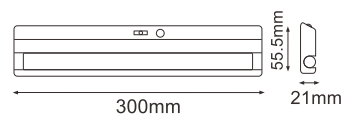

SKU	Model	Watts	Lumens	Box Qty
814 | 4000K DAY WHITE	VT-81	1.5W	135	50 pcs