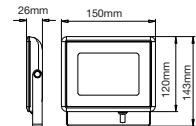

SKU	Model	Watts	Lumens	Size(mm)	Box Qty
5949 - 3000K WARM WHITE 5950 - 4000K DAY WHITE	VT-4021W	20W	1700	150x143x26	20
215949 - 3000K WARM WHITE 215950 - 4000K DAY WHITE 215951 - 6500K WHITE	VT-4021W-N	20W	1620	121x114x26	20
5956 - 4000K DAY WHITE 5957 - 6500K WHITE	VT-4031W	30W	2550	185x163x26	20
215955 - 3000K WARM WHITE 215956 - 4000K DAY WHITE 215957 - 6500K WHITE	VT-4031W-N	30W	2510	153x132x27	20
5961 - 3000K WARM WHITE	VT-4051W	50W	4250	245x192x28	10
215961 - 3000K WARM WHITE 215962 - 4000K DAY WHITE 215963 - 6500K WHITE	VT-4051W-N	50W	4300	198x167x28	10
5967 - 3000K WARM WHITE 5968 - 4000K DAY WHITE 5969 - 6500K WHITE	VT-40101W	100W	8500	330x271x33	5
215967 - 3000K WARM WHITE 215968 - 4000K DAY WHITE 215969 - 6500K WHITE	VT-40101W-N	100W	8700	261x217x32	10