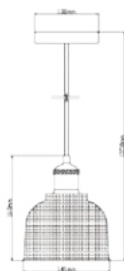

AMBER GLASS METAL SERIES

SKU	Model	Material:	Glass+Metal
3732	VT-7150-AG	Holder:	E27
		Dimension:	145x160x1050mm
		Box Qty:	12