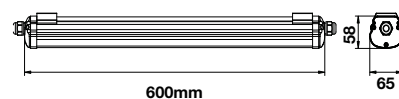

SKU	Model	Watts	Lumens	Size(mm)	Box Qty
6282 - 6400K WHITE	VT-6076	18w	1440	600x65x58	12
216283 - 4000K DAY WHITE 216282 - 6500K WHITE	VT-6076-N	18w	2160	600x66x58	12
216285 - 4500K DAY WHITE 216284 - 6400K WHITE	VT-1249-N	36W	4320	1200x65x58	12
6286 - 6400K WHITE	VT-1574	48w	3840	1500x65x58	12
216287 - 4500K DAY WHITE 216286 - 6400K WHITE	VT-1574-N	48W	5760	1500x65x58	12