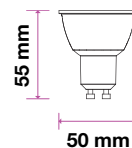

LED SPOTLIGHTS - 10° BEAM ANGLE

Voltage/Frequency	AC:220-240V,50Hz
Life Span	30,000 hr
PF	
CRI	>80

05 YEAR
WARRANTY

SKU	Model	Watts	Lumens	EQ .Watts	Base	Beam Angle	Size	Box Qty
20027 | 4000K DAY WHITE 20028 | 6400K WHITE	VT-249	6W	500	50w	GU10	10°	Ø50x55mm	200
2120026 | 3000K WARM WHITE	VT-249-N	6W	445	60w	GU10	10°	Ø50x55mm	200