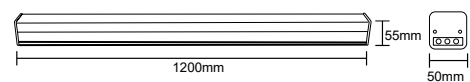

SKU	Unit Color	Model	Watts	Lumens	Box Qty	Size
23000 | 4000K DAY WHITE 10137 | 6500K WHITE	Black	VT-4140-B	40W	4300	36	1200x50x55mm
10138 | 4000K DAY WHITE 23001 | 6500K WHITE	White	VT-4140-W	40W	4300	36	1200x50x55mm