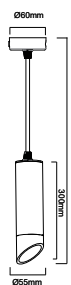

PENDANT BLACK-GU10-30CM

Model No: VT-975-30CM
SKU: 6685
Base: GU10
Material: Aluminum
Color: Black
Size(mm): 35.5x35.5x43
Cutting Size: NA
Box Qty: 20