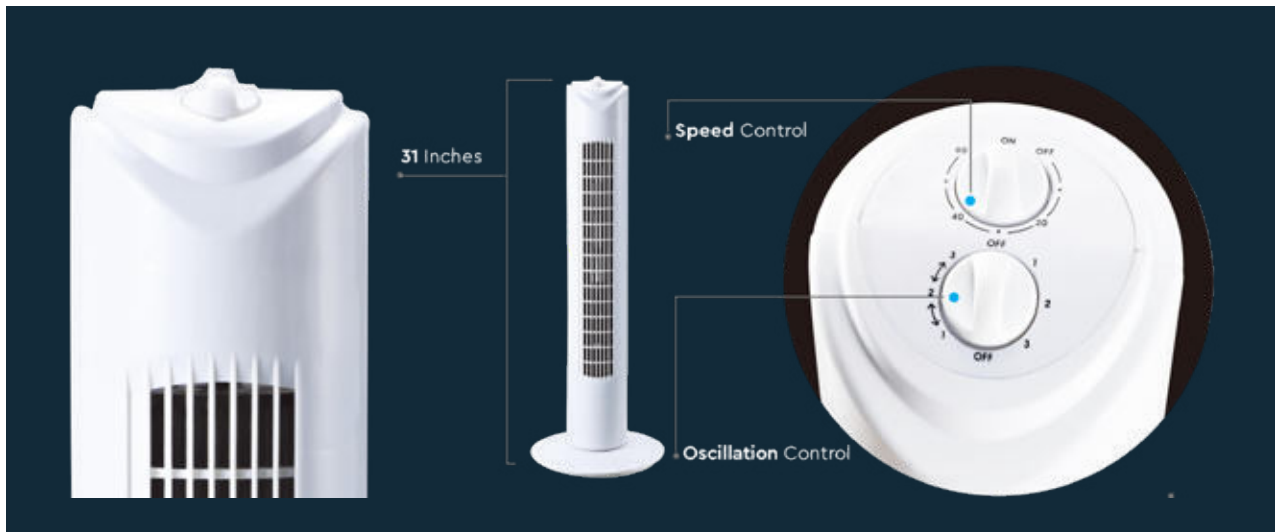

TOWER FAN

Oscillation

LOW | MEDIUM | HIGH

SKU	Watts	Model	Box Qty
7926	45W	VT-4538	1

- Voltage/Freq: AC:220-240V,50/60Hz
- Size(inches): 31
- Material: ABS
- Unit Color: White
- Speed: 3(Low-Med-High)
- Function: Oscillation Function
- Timer: 1hr(Max)
- Plug Type: EU
- IP Rating: IP20