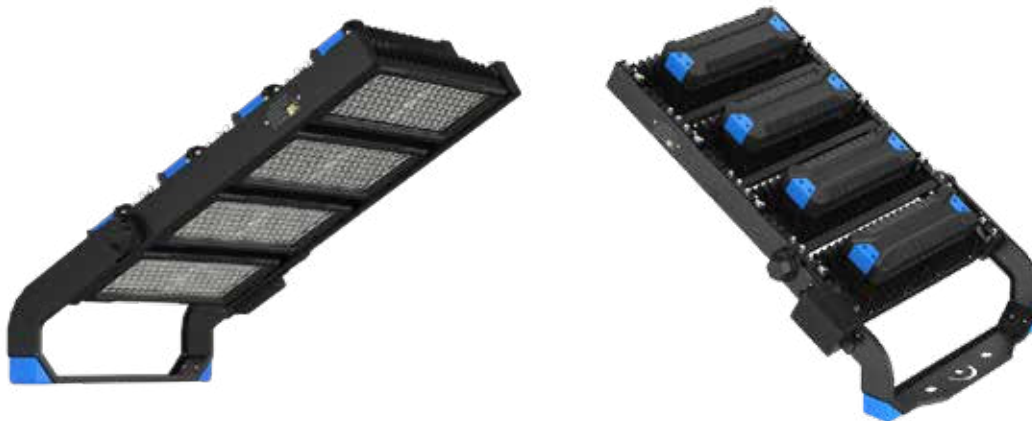

LED FLOODLIGHTS

05
YEAR
WARRANTY

120
LUMEN/W

IK08
RATING

DIMMABLE

IP66
RATING

Our heavy-duty IP66 LED Floodlights are perfect for industrial lighting. Never worry about efficiency — these floodlights are equipped with critically acclaimed LEDs provided by Samsung and excellent MEAN WELL drivers to ensure optimal energy saving and temperature dissipation.