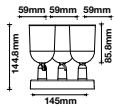

03
YEAR
WARRANTY

SPOTLIGHT FITTINGS

V-TAC
Meaningful Innovation.

CEILING/WALL FITTING-GU10

Model No: VT-899
SKU: 7982
Base: 3XGU10
Material: PC
Color: White
Size(mm): 145x144.8
Cutting Size: NA
Box Qty: 20