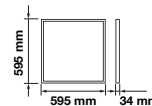

SKU	Model	Watts	Lumens	Size(mm)	Box Qty
23330-TPA - 3IN1	VT-6242-AGT	28W 32W 36W 40W	28W - 3500 32W - 3840 36W - 4320 40W - 4800	595x595x34	6

LED BIG PANELS

NEW SURFACE/RECESSED LED PANELS

AC:220-240V,50/60Hz