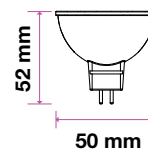

LED SPOTLIGHTS - 110° BEAM ANGLE

Voltage/Frequency	DC:12V
Life Span	20,000 hr
PF	>0.5
CRI	>80

05 YEAR
WARRANTY

SKU	Model	Watts	Lumens	EQ .Watts	Base	Beam Angle	Size	Box Qty
21204 | 3000K WARM WHITE 21205 | 4000K DAY WHITE 21206 | 6500K WHITE	VT-257-N	6W	445	60w	GU5.3	110°	Ø50x52mm	200