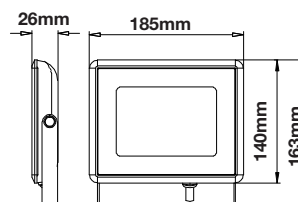

SKU	Model	Watts	Size(mm)	Box Qty
5995 - RGB	VT-4932	30W	185x163x26	20
5996 - RGB	VT-4952	50W	245x192x28	10