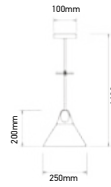

02
YEAR
WARRANTY

PENDANTS

V-TAC
Meaningful Innovation.

MODERN WOODEN TOP WHITE

SKU	Model	Material:	Aluminium+Wood
3756	VT-7425-WH	Holder:	E27
		Dimension:	250x200x1100mm
		Box Qty:	8