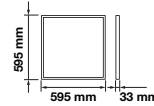

NEW HIGH LUMENS BACKLIT LED PANELS

AC:220-240V,50/60Hz

110° Beam Angle

>0.9 PF

>80 CRI

25,000 hr lifespan

SKU	Model	Watts	Lumens	Size(mm)	Box Qty
10557 - 3000K WARM WHITE 10217 - 4000K DAY WHITE 10219 - 6400K WHITE	VT-60036	36W Single pack	4320	595x595x33	10