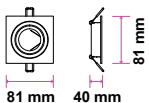

03
YEAR
WARRANTY

SPOTLIGHT FITTINGS

V-TAC
Meaningful Innovation.

RECESSED FITTING GU10

Model No: VT-921-B
SKU: 6635
Base: GU10
Material: PC
Color: Black
Size(mm): 88x88x40
Cutting Size: 80
Box Qty: 50

RECESSED FITTING GU10

Model No: VT-931-W
SKU: 6644
Base: GU10
Material: PC
Color: White+White
Size(mm): 85x40
Cutting Size: 72
Box Qty: 50

RECESSED FITTING GU10

Model No: VT-927-W
SKU: 6638
Base: GU10
Material: PC
Color: White
Size(mm): 93x93x55
Cutting Size: 83x83
Box Qty: 50

RECESSED FITTING GU10

Model No: VT-931-WB
SKU: 6645
Base: GU10
Material: PC
Color: White+Black
Size(mm): 85x40
Cutting Size: 72
Box Qty: 50

RECESSED FITTING GU10

Model No: VT-927-B
SKU: 6639
Base: GU10
Material: PC
Color: Black
Size(mm): 93x93x55
Cutting Size: 83x83
Box Qty: 50

RECESSED FITTING GU10

Model No: VT-931-B
SKU: 6646
Base: GU10
Material: PC
Color: Black+Black
Size(mm): 85x40
Cutting Size: 72
Box Qty: 50

RECESSED FITTING GU10

Model No: VT-930-W
SKU: 6642
Base: GU10
Material: PC
Color: White
Size(mm): 81x81x40
Cutting Size: 63
Box Qty: 50

RECESSED FITTING GU10

Model No: VT-931-WC
SKU: 6647
Base: GU10
Material: PC
Color: White+Chrome
Size(mm): 85x40
Cutting Size: 72
Box Qty: 50

RECESSED FITTING GU10

Model No: VT-930-B
SKU: 6643
Base: GU10
Material: PC
Color: Black
Size(mm): 81x81x40
Cutting Size: 63
Box Qty: 50

RECESSED FITTING GU10

Model No: VT-931-WG
SKU: 6648
Base: GU10
Material: PC
Color: White+Gold
Size(mm): 85x40
Cutting Size: 72
Box Qty: 50