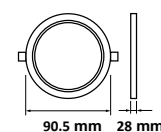

SKU	Model	Watts	Lumens	Size(mm)	Cutting Size(mm)	Box Qty
7855 - 3000K WARM WHITE 7856 - 4000K DAY WHITE 7857 - 6500K WHITE	VT-61003RD	3W	330	90.5x28	80	100
7858 - 3000K WARM WHITE 7859 - 4000K DAY WHITE 7860 - 6500K WHITE	VT-61006RD	6W	660	120.5x28.4	110	80
7861 - 3000K WARM WHITE 7862 - 4000K DAY WHITE 7863 - 6500K WHITE	VT-61012RD	12W	1200	170.8x28.4	155	60
7864 - 3000K WARM WHITE 7865 - 4000K DAY WHITE 7866 - 6500K WHITE	VT-61018RD	18W	3000K - 1850 4000K - 1980 6500K - 1980	220.8x28.9	205	40
7867 - 3000K WARM WHITE 7868 - 4000K DAY WHITE 7869 - 6500K WHITE	VT-61024RD	24W	3000K - 2500 4000K - 2640 6500K - 2640	296x29.1	280	20