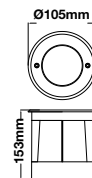

UNDERGROUND LIGHT- OBLIQUE ANGLE

IP67
RATING

Voltage/Frequency	AC:220-240V,50Hz
Beam Angle	20°
PF	>0.5
CRI	>80

SKU	Model	Watts	Lumens	Size(mm)	Box Qty
218621 - 4000K DAY WHITE	VT-7679-N	8w	350	Ø150X153mm	12