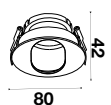

NEW RECESSED FITTING ROUND-GU10

Model No: VT-443-W
 SKU: 10297
 Base: GU10
 Material: Iron+PC
 Color: White+White
 Size(mm): 88x88x30
 Cutting Size: 75x75
 Box Qty: 100

RECESSED FITTING SQUARE-GU10

Model No: VT-875-WB
 SKU: **3165**
 Base: GU10
 Material: Aluminium+PC
 Color: White+Black
 Size(mm): 85x85x62
 Cutting Size: 80x80
 Box Qty: 50