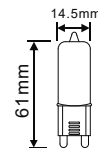

G9-LED CAPSULE LIGHT

Voltage/Frequency	AC:220-240V, 50/60Hz
PF	>0.7
CRI	>80

SKU	Model	Watts	Lumens	EQ .Watts	Base	Beam Angle	Size(mm)	Box Qty
7477 - 4000K DAY WHITE	VT-2103	3W	330	30W	G9	300°	14.5x61	450