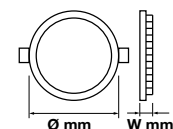

SKU	Model	Watts	Lumens	Size(mm)	Box Qty
6358 - 3000K WARM WHITE	VT-605CH	6w	420	Ø90x24	40
6364 - 3000K WARM WHITE	VT-1205CH	12w	1000	Ø140x24	40