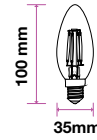

CROSS FILAMENT-CANDLE-E14

Voltage/Frequency	AC:220-240V,50Hz
Beam Angle	300°
PF	>0.4
CRI	>80

SKU	Model	Watts	Lumens	EQ .Watts	Base	Shape	Size(mm)	Box Qty
71031 - 6400K WHITE	VT-1924C	4W	350	35W	E14	Candle	Ø35x100	100