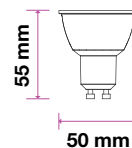

LED SPOTLIGHTS - 110° BEAM ANGLE

Voltage/Frequency	AC:220-240V,50Hz
Life Span	20,000 hr
PF	>0.5
CRI	>80

05 YEAR
WARRANTY

SKU	Model	Watts	Lumens	EQ .Watts	Base	Beam Angle	Size	Box Qty
21872 | 3000K WARM WHITE 21873 | 4000K DAY WHITE 21874 | 6500K WHITE	VT-292-N	7.5W	610	70w	GU10	110°	Ø50x55mm	200