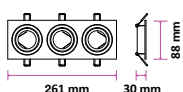

NEW RECESSED FITTING GU10

Model No: VT-441
SKU: 10299
Base: 3xGU10
Material: Iron+PC
Color: White+White
Size(mm): 261x88x30
Cutting Size: 245x75
Box Qty: 50