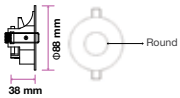

RECESSED FITTING-SQUARE-GU10

Model No: VT-7227SQ-SS
 SKU: **3474**
 Base: GU10
 Material: Ferrum
 Color: Stainless Steel
 Size(mm): 99x99x30.8
 Cutting Size: 74x74
 Box Qty: 100

RECESSED FITTING-ROUND-GU10