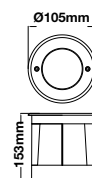

SKU	Model	Watts	Lumens	Size(mm)	Box Qty
218622 - 4000K DAY WHITE	VT-7681-N	10w	850	Ø150X153mm	12