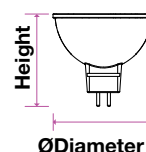

LED SPOTLIGHTS - 38° BEAM ANGLE

Voltage/Frequency	DC:12V
Life Span	20,000 hr
PF	>0.5
CRI	>80

05 YEAR
WARRANTY

SKU	Model	Watts	Lumens	EQ.Watts	Base	Beam Angle	Size	Box Qty
21207 | 3000K WARM WHITE 21208 | 4000K DAY WHITE 21209 | 6500K WHITE	VT-267-N	6W	445	60w	GU5.3	38°	Ø50x52mm	200