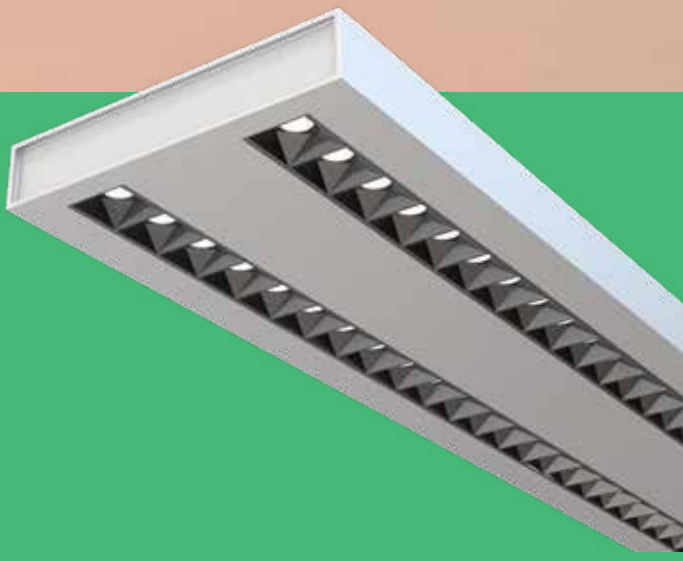

MILKY COVER -M SERIES

- SMD LED Chip
- 20,000 hr lifespan
- 120° Beam Angle
- AC:200-240V,50/60Hz
- On/Off Cycles >15000
- CRI >80
- PF >0.9
- IP65
- Body Type: ABS+PC

SKU	Model	Watts	Lumens	Box Qty	Diagram	Size
20210 6400K WHITE	VT-60018-M	18W	2160	12 pcs		685x365x255mm
2120211 4000K DAY WHITE 2120210 6400K WHITE	VT-60018-M-N	18W	2160	12 pcs		685x365x255mm
2120207 4000K DAY WHITE 2120206 6400K WHITE	VT-120036-M-N	36W	4320	12 pcs		1285x365x255mm
20202 6400K WHITE	VT-150048-M	48W	5760	12 pcs		1585x365x255mm
2120203 4000K DAY WHITE 2120202 6400K WHITE	VT-150048-M-N	48W	5760	12 pcs		1585x365x255mm