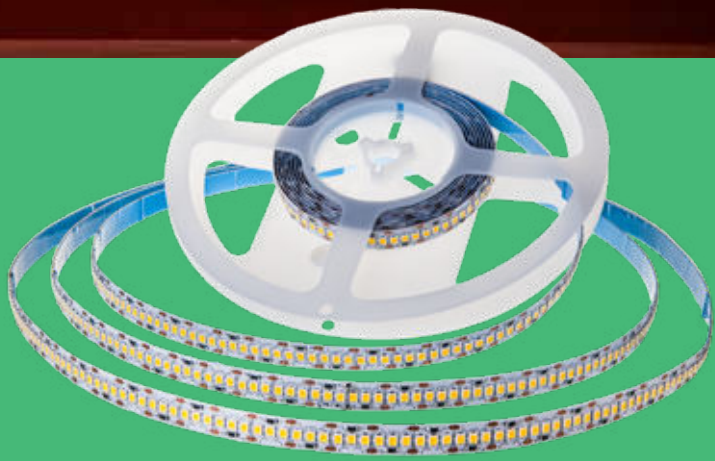

V-TAC
Meaningful Innovation.

LED Strip Lights

V-TAC's efficient LED strip lights range provide an effective solution for illuminating tight spaces. Applicable for both accent lighting or task lighting, these lights can be used to simply decorate your kitchen, bedroom, patio, and more. Strip lights are easy to install, compatible with a range of controllers, and are available in standard colour temperatures.