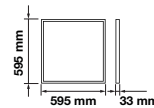

SKU	Model	Watts	Lumens	Size(mm)	Box Qty
216706 - 4000K DAY WHITE 216707 - 6500K WHITE	VT-6436	36W 8 pcs pack	4320	595x595x33	8