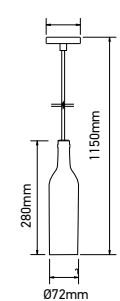

BROWN PENDANT HOLDER BOTTLE

SKU	Model	Material:	Holder:	Dimension:	Box Qty:
3776	VT-7558-BR	Glass	E14	72x280x1150mm	25