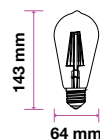

HIGH LUMEN FILAMENT BULBS-ST64-E27

Voltage/Frequency	AC:220-240V,50Hz
Beam Angle	300°
PF	>0.5
CRI	>80