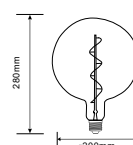

LED AMBER SPIRAL FILAMENT
G200 BULBS E27

Voltage/Frequency	AC:220-240V,50Hz
Beam Angle	300°
PF	>0.5
CRI	>80

SKU	Model	Watts	Lumens	EQ .Watts	Base	Shape	Size(mm)	Box Qty
23169 - 2700K WARM WHITE	VT-2270	4W	250	NA	E27	G200	Ø200x280