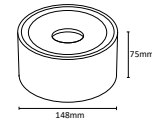

SKU	Model	Watts	Lumens	Size(mm)
23155 - 3IN1	VT-2825-W	20W	1408	Ø148x75
23157 - 3IN1	VT-2833-W	28W	2500	Ø178x87