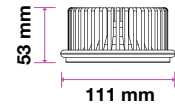

SKU	Model	Watts	Lumens	EQ .Watts	Base	Beam Angle	Size(mm)	Box Qty
2792 - 3000K WARM WHITE 2793 - 4000K DAY WHITE	VT-1121	20W	1800	130W	N/A	40°/20°	Ø111x53	50
212792 - 3000K WARM WHITE 212793 - 4000K DAY WHITE 212794 - 6500K WHITE	VT-1121-N	20W	1700	130W		40°/20°	Ø111x53	50