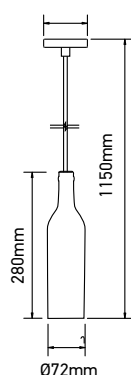

GREEN PENDANT HOLDER BOTTLE

SKU	Model	Material:	Glass
3767	VT-7558-GN	Holder:	E14
		Dimension:	72x280x1150mm
		Box Qty:	25