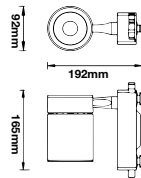

COB 4 LINE TRACK LIGHTS