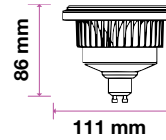

Voltage/Frequency	AC:200-240V,50Hz
PF	>0.9
CRI	>80

SKU	Model	Watts	Lumens	EQ .Watts	Base	Beam Angle	Size(mm)	Box Qty
4224 - 2700K WARM WHITE 4223 - 4000K DAY WHITE	VT-1112	12W	900	60W	GU10	40°	Ø111x86	60
214224 - 3000K WARM WHITE 214225 - 6000K WHITE	VT-1112-N	12W	3000K-1020 6000K-1120	60W	GU10	40°	Ø111x86	
7234 - 3000K WARM WHITE 7235 - 4000K DAY WHITE 7236 - 6400K WHITE	VT-1112D	12W Dimmable	900	60W	GU10	40°	Ø111x86	60
217234 - 3000K WARM WHITE 217235 - 4000K DAY WHITE 217236 - 6000K WHITE	VT-1112D-N	12W Dimmable	3000K-1030 6000K-1300	60W	GU10	40°	Ø111x86