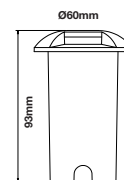

SKU	Model	Watts	Lumens	Size(mm)	Box Qty
211470 - 3000K WARM WHITE 211472 - 6500K WHITE	VT-1171-B-N	1w	50	Ø60X93mm	50