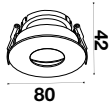

03
YEAR
WARRANTY

SPOTLIGHT FITTINGS

V-TAC
Meaningful Innovation.

RECESSED FITTING ROUND-GU10

Model No: VT-873-WB
 SKU: 3157
 Base: GU10
 Material: Aluminium+PC
 Color: White+Black
 Size(mm): 80x42
 Cutting Size: 75
 Box Qty: 50