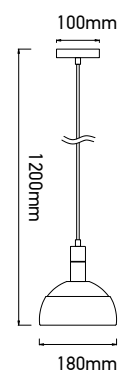

PENDANT ALUMINIUM SHADE BLACK

SKU	Model	Material:	Plastic+Aluminium
3921	VT-7100-B	Holder:	E14
		Dimension:	180x100x1200mm
		Box Qty:	12