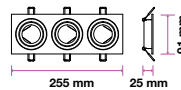

RECESSED FITTING-SQUARE-GU10

Model No: VT-784SQ-AB
SKU: 3610
Base: 3XGU10
Material: Aluminium
Color: Aluminium Brush
Size(mm): 255x91x25
Cutting Size: 235x75
Box Qty: 50