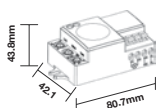

Sensor Type: Microwave
Detection Range: 360°
Voltage: AC:220-240V,50/60Hz
Detection Distance: 1-8m(radius) Adjustable
Ambient Light: 0<3-2000LUX(Adjustable)
Body Type: Plastic
IP Rating: IP20
Dimension: 80.7x42.1x43.8mm
Time Delay: Min. 10sec±3sec, Max.12min±1min
Rated Load: Max 300W(LED)