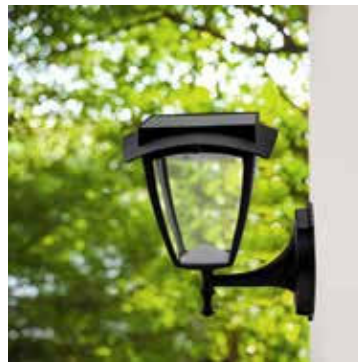

LED SOLAR WALL LAMP

Charging Time: 5-6 hr

Working Time: 10-12 hr

IP Rating: IP44

Body Type: Aluminum Die-Casting

SKU	Model	Watts	Lumens	Battery	Size(mm)	Box Qty
2892 - 3000K+6000K WARM WHITE+WHITE	VT-982	2w	110	3.7V-2200mAh	22x17.5x25	6