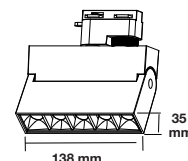

05
YEAR
WARRANTY

CRI
90