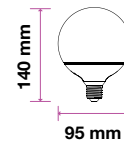

LED GLOBE BULBS-E27

Voltage/Frequency	AC:220-240V,50Hz
Beam Angle	200°
PF	>0.5
CRI	>80

SKU	Model	Watts	Lumens	EQ .Watts	Base	Shape	Size(mm)	Box Qty
4278 - 6400K WHITE	VT-1893	10W	810	60W	E27	G95	Ø95x140	12