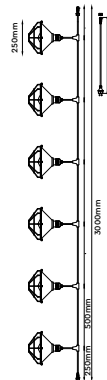

STRING LIGHTS

SKU	Model	Box Qty
8975	VT-717BS	1Pc

IP Rating: IP65
Holder Type: E27
Max Watts: 60W x6
Lampshade: Natural ø250mm (Galvanized Iron)
Bulb Holder: Rose Gold ø49mm (Aluminium)
Cable: Black (H05RN-F-3×1mm²)
L/S Wireguard: Rose Gold ø256mm (Galvanized Iron)
Catenary Length: 3M Total Length (6 Luminaires at 50cm spacing)