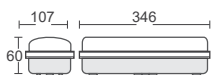

LED EXIT LIGHT - BULKHEAD

SKU	Model	Watts	Lumens	Box Qty
899 - 6000K WHITE	VT-511-S	3.8W	110	10