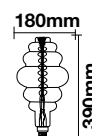

SMOKY FILAMENT-S200-E27

Voltage/Frequency	AC:220-240V,50Hz
Beam Angle	340°
PF	>0.5
CRI	>80

SKU	Model	Watts	Lumens	EQ .Watts	Base	Shape	Size(mm)	Box Qty
217465 - 1800K WARM WHITE	VT-2188D-N	8W	350	30W	E27	S200	Ø180x390	12