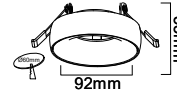

RECESSED FITTING GU10

Model No: VT-974-W
SKU: 6682
Base: GU10
Material: Aluminum
Color: White
Size(mm): 42.5x17.5x35
Cutting Size: 61
Box Qty: 50

RECESSED FITTING GU10

Model No: VT-980-GB
SKU: 6697
Base: GU10
Material: Aluminum
Color: Golden+Black
Size(mm): 32.5x23.5x50
Cutting Size: 61
Box Qty: 50