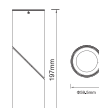

SURFACE FITTING GU10

Model No: VT-804-W
SKU: **8946**
Base: GU10
Material: Aluminium
Color: White
Size(mm): $\varnothing 197.5 \times 197$
Cutting Size: N/A
Box Qty: 20