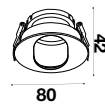

03
YEAR
WARRANTY

SPOTLIGHT FITTINGS

V-TAC
Meaningful Innovation.

RECESSED FITTING ROUND-GU10

Model No: VT-873-WB
SKU: 3157
Base: GU10
Material: Aluminium+PC
Color: White+Black
Size(mm): 80x42
Cutting Size: 75
Box Qty: 50

RECESSED FITTING ROUND-GU10

Model No: VT-874-WB
SKU: 3161
Base: GU10
Material: Aluminium+PC
Color: White+Black
Size(mm): 80x42
Cutting Size: 75
Box Qty: 50

RECESSED FITTING ROUND-GU10

Model No: VT-873-WG
SKU: 3158
Base: GU10
Material: Aluminium+PC
Color: White+Gold
Size(mm): 80x42
Cutting Size: 75
Box Qty: 50

RECESSED FITTING ROUND-GU10

Model No: VT-874-WG
SKU: 3162
Base: GU10
Material: Aluminium+PC
Color: White+Gold
Size(mm): 80x42
Cutting Size: 75
Box Qty: 50

RECESSED FITTING ROUND-GU10

Model No: VT-873-WR
SKU: 3159
Base: GU10
Material: Aluminium+PC
Color: White+Rose Gold
Size(mm): 80x42
Cutting Size: 75
Box Qty: 50

RECESSED FITTING ROUND-GU10

Model No: VT-874-WR
SKU: 3163
Base: GU10
Material: Aluminium+PC
Color: White+Rose Gold
Size(mm): 80x42
Cutting Size: 75
Box Qty: 50

RECESSED FITTING ROUND-GU10

Model No: VT-873-WC
SKU: 3160
Base: GU10
Material: Aluminium+PC
Color: White+Chrome
Size(mm): 80x42
Cutting Size: 75
Box Qty: 50

RECESSED FITTING ROUND-GU10

Model No: VT-874-WC
SKU: 3164
Base: GU10
Material: Aluminium+PC
Color: White+Chrome
Size(mm): 80x42
Cutting Size: 75
Box Qty: 50

RECESSED FITTING ROUND-GU10

Model No: VT-874
SKU: 8596
Base: GU10
Material: Aluminium + PC
Color: Black+ Black Reflector
Size(mm): ø83x40.7
Cutting Size: ø75
Box Qty: 50

NEW RECESSED FITTING ROUND-GU10

Model No: VT-443-W
SKU: 10297
Base: GU10
Material: Iron+PC
Color: White+White
Size(mm): 88x88x30
Cutting Size: 75x75
Box Qty: 100