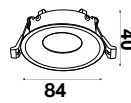

03
YEAR
WARRANTY

SPOTLIGHT FITTINGS

V-TAC
Meaningful Innovation.

RECESSED FITTING GU10

Model No: VT-921-B
SKU: 6635
Base: GU10
Material: PC
Color: Black
Size(mm): 88x88x40
Cutting Size: 80
Box Qty: 50

RECESSED FITTING GU10

Model No: VT-931-W
SKU: 6644
Base: GU10
Material: PC
Color: White+White
Size(mm): 85x40
Cutting Size: 72
Box Qty: 50

RECESSED FITTING GU10

Model No: VT-927-W
SKU: 6638
Base: GU10
Material: PC
Color: White
Size(mm): 93x93x55
Cutting Size: 83x83
Box Qty: 50

RECESSED FITTING GU10

Model No: VT-931-WB
SKU: 6645
Base: GU10
Material: PC
Color: White+Black
Size(mm): 85x40
Cutting Size: 72
Box Qty: 50

RECESSED FITTING GU10

Model No: VT-927-B
SKU: 6639
Base: GU10
Material: PC
Color: Black
Size(mm): 93x93x55
Cutting Size: 83x83
Box Qty: 50

RECESSED FITTING GU10

Model No: VT-931-B
SKU: 6646
Base: GU10
Material: PC
Color: Black+Black
Size(mm): 85x40
Cutting Size: 72
Box Qty: 50

RECESSED FITTING GU10

Model No: VT-930-W
SKU: 6642
Base: GU10
Material: PC
Color: White
Size(mm): 81x81x40
Cutting Size: 63
Box Qty: 50

RECESSED FITTING GU10

Model No: VT-931-WC
SKU: 6647
Base: GU10
Material: PC
Color: White+Chrome
Size(mm): 85x40
Cutting Size: 72
Box Qty: 50

RECESSED FITTING GU10

Model No: VT-930-B
SKU: 6643
Base: GU10
Material: PC
Color: Black
Size(mm): 81x81x40
Cutting Size: 63
Box Qty: 50

RECESSED FITTING GU10

Model No: VT-931-WG
SKU: 6648
Base: GU10
Material: PC
Color: White+Gold
Size(mm): 85x40
Cutting Size: 72
Box Qty: 50