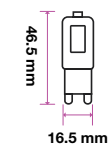

LED CAPSULE LIGHTS

05 YEAR
WARRANTY

Voltage/Frequency	AC:220-240V,50Hz
Life Span	30,000 hr
PF	>0.4
CRI	>80