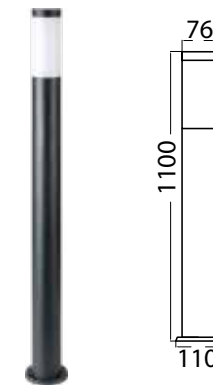

BOLLARD LAMPS

SKU	Model	Box Qty
8963	VT-838-G110	6

Material: Stainless Steel+PC Diffuser
Max.Watts: 60W
Holder: E27
IP Rating: IP44
Dimension: 76x110x1100mm