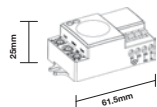

Sensor Type: Microwave
Detection Range: 180° / 360°
Voltage: AC:220-240V,50/60Hz
Detection Distance: 1-8m(radius) adjustable
Ambient Light: <3-2000LUX(adjustable)
Body Type: Plastic
IP Rating: IP20
Dimension: 37x25x61.5mm
Time Delay: Min. 10sec±3sec, Max. 12min±1min
Rated Load: Max 300W(LED)