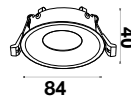

03
YEAR
WARRANTY

SPOTLIGHT FITTINGS

V-TAC
Meaningful Innovation.

RECESSED FITTING GU10

Model No: VT-921-B
SKU: 6635
Base: GU10
Material: PC
Color: Black
Size(mm): 88x88x40
Cutting Size: 80
Box Qty: 50

RECESSED FITTING GU10

Model No: VT-931-W
SKU: 6644
Base: GU10
Material: PC
Color: White+White
Size(mm): 85x40
Cutting Size: 72
Box Qty: 50

RECESSED FITTING GU10

Model No: VT-927-W
SKU: 6638
Base: GU10
Material: PC
Color: White
Size(mm): 93x93x55
Cutting Size: 83x83
Box Qty: 50

RECESSED FITTING GU10

Model No: VT-931-WB
SKU: 6645
Base: GU10
Material: PC
Color: White+Black
Size(mm): 85x40
Cutting Size: 72
Box Qty: 50

RECESSED FITTING GU10

Model No: VT-927-B
SKU: 6639
Base: GU10
Material: PC
Color: Black
Size(mm): 93x93x55
Cutting Size: 83x83
Box Qty: 50

RECESSED FITTING GU10

Model No: VT-931-B
SKU: 6646
Base: GU10
Material: PC
Color: Black+Black
Size(mm): 85x40
Cutting Size: 72
Box Qty: 50

RECESSED FITTING GU10

Model No: VT-930-W
SKU: 6642
Base: GU10
Material: PC
Color: White
Size(mm): 81x81x40
Cutting Size: 63
Box Qty: 50

RECESSED FITTING GU10

Model No: VT-931-WC
SKU: 6647
Base: GU10
Material: PC
Color: White+Chrome
Size(mm): 85x40
Cutting Size: 72
Box Qty: 50

RECESSED FITTING GU10

Model No: VT-930-B
SKU: 6643
Base: GU10
Material: PC
Color: Black
Size(mm): 81x81x40
Cutting Size: 63
Box Qty: 50

RECESSED FITTING GU10

Model No: VT-931-WG
SKU: 6648
Base: GU10
Material: PC
Color: White+Gold
Size(mm): 85x40
Cutting Size: 72
Box Qty: 50