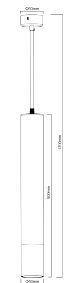

PENDANT BLACK-GU10-50CM

Model No: VT-977-50CM
SKU: 6689
Base: GU10
Material: Aluminum
Color: Black+Gold
Size(mm): 42x35x54.5
Cutting Size: NA
Box Qty: 20