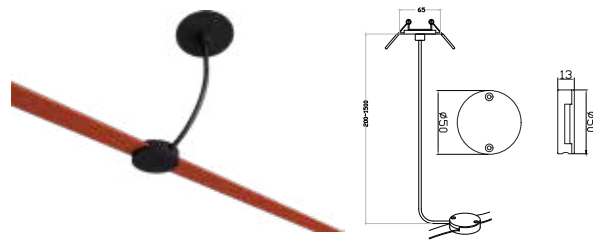

RECESSED WIRE CONNECTOR

SKU	Size(mm)	Unit Color
23131	65x1500	Sandy Black

NEW