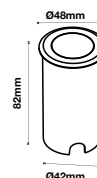

12V

SKU	Model	Watts	Lumens	Size(mm)	Box Qty
2879 - 3000K WARM WHITE 1464 - 6500K WHITE	VT-1151	1w	50	Ø48X82mm	50
211464 - 6500K WHITE	VT-1151-N	1w	50	Ø48X82mm	50