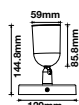

CEILING/WALL FITTING-GU10

Model No: VT-823
SKU: **7980**
Base: 1XGU10
Material: PC
Color: White
Size(mm): 120x144.8
Cutting Size: NA
Box Qty: 50

NEW