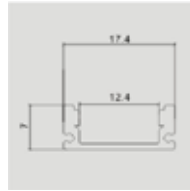

Model	SKU	Size(mm)	Color	Box Qty
VT-8157	10321	2000x17.4x7	Silver	100