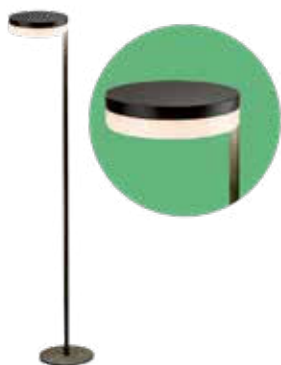

02
YEAR
WARRANTY

LED SOLAR LIGHTS

V-TAC
Meaningful Innovation.

NEW LED SOLAR BOLLARD LIGHT

Charging Time: 8-10 hr

Working Time: 6-8 hr

IP Rating: IP54

Body Type: Polycrystalline Solar Panel

SKU	Model	Watts	Lumens	Battery	Size(mm)	Box Qty
23011 - 3000K WARM WHITE	VT-1137	2W	120	3.7V-2000mAh	800x180x270	4