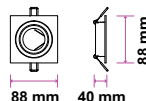

RECESSED FITTING GU10

Model No: VT-921-W
SKU: **6634**
Base: GU10
Material: PC
Color: White
Size(mm): 88x88x40
Cutting Size: 80
Box Qty: 50