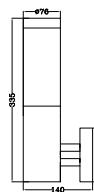

WALL FITTINGS-E27

SKU	Model	Box Qty
8624	VT-833	12
Material:	Stainless Steel+PC	
Max.Watts:	60w	
Holder:	E27	
IP Rating:	IP44	
Dimension:	76x140x335mm	

NEW