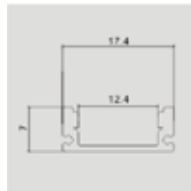

MOUNTING KIT

Model	SKU	Size(mm)	Color	Box Qty
VT-8113-M	3355	2000x17.4x7	Silver	180
VT-8113-W	3365	2000x17.4x7	White	180