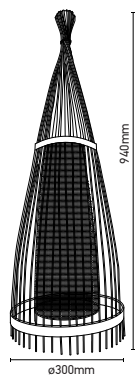

RATTAN FLOOR LAMP

SKU	Model	Material:	Rattan Finish
40571	VT-3100	Holder:	E27
		Dimension:	Ø300xH940mm
		Box Qty:	1