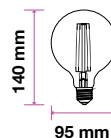

AMBER COVER -FILAMENT-GLOBE-E27

Voltage/Frequency	AC:220-240V,50/60Hz
Beam Angle	300°
PF	>0.5
CRI	>80

SKU	Model	Watts	Lumens	EQ .Watts	Base	Shape	Size(mm)	Box Qty
217147 - 2200K WARM WHITE	VT-2027-N	7W	700	60W	E27	G95	Ø95x140	20