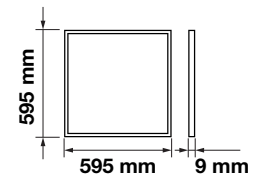

SKU	Model	Watts	Lumens	Box Qty	Size
20419 | 4000K DAY WHITE	VT-629-1	29W	3480	6 pcs	595x595x9mm