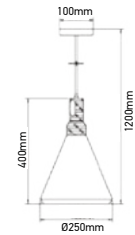

WOODEN TOP IRON BLACK

SKU	Model	Material:	Iron+Wooden Top
3762	VT-7525-B	Holder:	E27
		Dimension:	250x400x1200mm
		Box Qty:	8