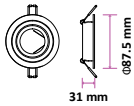

RECESSED CHROME REFLECTOR FITTING SQUARE-GU10

Model No: VT-890
SKU: **8880**
Base: GU10
Material: Aluminium
Color: White+Chrome Reflector
Size(mm): 128x75x55
Cutting Size: 79/85x75
Box Qty: 50

RECESSED FITTING ROUND-GU10

Model No: VT-872-WB
SKU: **3153**
Base: GU10
Material: Aluminium+PC
Color: White+Black
Size(mm): 79x32
Cutting Size: 72
Box Qty: 50

NEW RECESSED FITTING ROUND-GU10

Model No: VT-438-W
SKU: **10296**
Base: GU10
Material: Iron+PC
Color: White+White
Size(mm): 87.50x31
Cutting Size: 75
Box Qty: 100

RECESSED FITTING ROUND-GU10

Model No: VT-872-WG
SKU: **3154**
Base: GU10
Material: Aluminium+PC
Color: White+Gold
Size(mm): 79x32
Cutting Size: 72
Box Qty: 50

NEW RECESSED FITTING ROUND-GU10

Model No: VT-981-W
SKU: **6698**
Base: GU10
Material: PC
Color: White
Size(mm): 92.5x33
Cutting Size: 70
Box Qty: 50

RECESSED FITTING ROUND-GU10

Model No: VT-872-WR
SKU: **3155**
Base: GU10
Material: Aluminium+PC
Color: White+Rose Gold
Size(mm): 79x32
Cutting Size: 72
Box Qty: 50

NEW RECESSED FITTING ROUND-GU10

Model No: VT-981-B
SKU: **6699**
Base: GU10
Material: PC
Color: Black
Size(mm): 92.5x33
Cutting Size: 70
Box Qty: 50

RECESSED FITTING ROUND-GU10

Model No: VT-872-WC
SKU: **3156**
Base: GU10
Material: Aluminium+PC
Color: White+Chrome
Size(mm): 79x32
Cutting Size: 72
Box Qty: 50

NEW FITTING ROUND-GU10

Model No: VT-981-SN
SKU: **6700**
Base: GU10
Material: PC
Color: Satin Nickel
Size(mm): 92.5x33
Cutting Size: 70
Box Qty: 50

RECESSED FITTING ROUND-GU10

Model No: VT-873
SKU: **8595**
Base: GU10
Material: Aluminium + PC
Color: Black+ Black Reflector
Size(mm): ø83x40.7
Cutting Size: ø75
Box Qty: 50