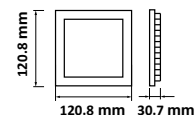

SKU	Model	Watts	Lumens	Size(mm)	Box Qty
10492 - 3000K WARM WHITE 10493 - 4000K DAY WHITE 10494 - 6500K WHITE	VT-60006SQ	6W	660	120.8x120.8x30.7	100
10495 - 3000K WARM WHITE 10496 - 4000K DAY WHITE 10497 - 6500K WHITE	VT-60012SQ	12W	1200	167.3x167.3x30.7	60
10498 - 3000K WARM WHITE 10499 - 4000K DAY WHITE 10500 - 6500K WHITE	VT-60018SQ	18W	3000K - 1850 4000K - 1980 6500K - 1980	214x214x31	40
10514 - 3000K WARM WHITE 23023 - 4000K DAY WHITE 10516 - 6500K WHITE	VT-60024SQ	24W	3000K - 2500 4000K - 2640 6500K - 2640	287x287x30.7	20