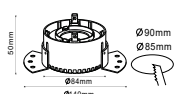

RECESSED CHROME REFLECTOR FITTING ROUND-GU10

Model No: VT-889
SKU: **8879**
Base: GU10
Material: Aluminium
Color: White+Chrome Reflector
Size(mm): ø140x50
Cutting Size: ø85/90
Box Qty: 50