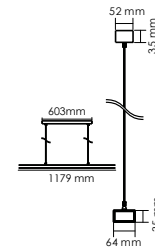

LED LINEAR LIGHTS

V-TAC
Meaningful Innovation.

UP & DOWN LINEAR LIGHTS (NON-LINKABLE)

This modern range of suspended linear lights has up & down illumination for a more evenly distributed light that creates a subtle ambience yet sufficient lighting for any commercial setting. Linear up & down lights are offered in two colour variants - silver and white.

- 30,000 hr Lifespan
- AC:100-240V,50Hz
- Aluminium Body
- 1-10V Dimmable
- 1.5 Meter Wire Length
- Beam angle: Up-110°, Down-50°

05
YEAR
WARRANTY

1-10V
DIMMABLE

UP
DOWN
LIGHTS

SKU	Unit Color	Model	Watts	Lumens	Box Qty	Size
607 | 4000K DAY WHITE	Silver	VT-7-61-S	UP 30W DOWN 30W	UP-3300 DOWN-3300	8	1179x64x35mm
606 | 4000K DAY WHITE	White	VT-7-61-W	UP 30W DOWN 30W	UP-3300 DOWN-3300	8	1179x64x35mm

LINEAR SURFACED LIGHTS

Discover V-TAC's reliable 40W linear lights. Designed with excellent heat dissipation, these fixtures boast a staggering 30,000h lifespan and efficient LEDs provided by Samsung, making them the perfect replacement for traditional, inefficient linear lights.

- 30,000 hr Lifespan
- UGR<19
- Linkable with connectors
- 120° Beam Angle