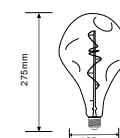

LED AMBER SPIRAL FILAMENT
A165 BULBS E27

Voltage/Frequency	AC:220-240V,50Hz
Beam Angle	300°
PF	>0.5
CRI	>80