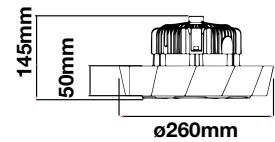

LED HIGHBAY LIGHTS

Powerful performance with ultra-efficient energy management. With an astonishing efficiency rating of 180 lm/w matched with the highly acclaimed MEAN WELL driver and IP65 Aluminium body.

LED HIGHBAY (MEANWELL DRIVER)

- 180 lm/w
- 30,000 & 50,000 hr lifespan
- AC:220-240V,50Hz
- 120° Beam Angle
- PF: >0.9
- CRI:>80
- Die cast Aluminium

SKU	Model	Watts	Lumens	Beam Angle	Box Qty	Size
567 | 6400K WHITE	VT-9-102	100W	18000	120°	2 pcs	ø260x145mm
569 | 6400K WHITE	VT-9-120	120W	21600	120°	2 pcs	ø260x145mm