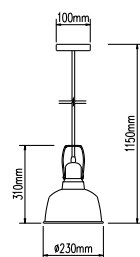

ALUMINIUM SHADE WHITE

SKU	Model	Material:	Holder:	Dimension:	Box Qty:
3729	VT-7422-WH	Aluminium	E27	230x310x1150mm	8