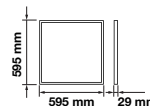

SKU	Model	Watts	Lumens	Size(mm)	Box Qty
638031 - 3000K WARM WHITE 638011 - 4000K DAY WHITE 638021 - 6500K WHITE	VT-6139	36W Single pack 110lm/w	3960	595x595x30	6
64511 - 4000K DAY WHITE	VT-6142-1	40w 6 pcs pack	3200	595x595x29	6
6451 - 4000K DAY WHITE	VT-6142	40w 6 pcs pack 100lm/w	4000	595x595x29	6
6453 - 4000K DAY WHITE 6454 - 6500K WHITE	VT-6170	70w 6 pcs pack	5950	595x595x29	6