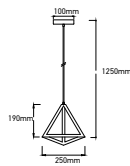

GEOMETRIC SERIES BLACK CANOPY

SKU	Model	Material:	Metal
3832	VT-7141-MB	Holder:	E27
		Dimension:	250x190x1250mm
		Box Qty:	8