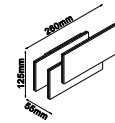

SKU	Model	Watts	Lumens	Unit Color	Size(mm)	Box Qty
218202 - 3000K WARM WHITE	VT-712-W-N	11W	1368	White	260x125x55	20
218204 - 3000K WARM WHITE	VT-712-B-N	11W	1368	Black	260x125x55	20