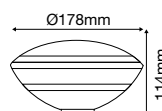

IP68
RATING

SKU	Model	Watts	Lumens	Size(mm)	Box Qty
7556 - 3000K WARM WHITE 7557 - BLUE 7555 - 6400K WHITE	VT-1258	8w	800	178x114mm	12
7560 - 3000K WARM WHITE 7561 - BLUE 7559 - 6500K WHITE	VT-1262	12w	1200	178x114mm	12