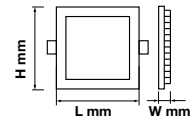

SKU	Model	Watts	Lumens	Size(mm)	Cutting Size(mm)	Box Qty
6296 - 4000K DAY WHITE 6297 - 6400K WHITE	VT-307SQ	3w	210	84x84x12	74x73	40
216295 - 3000K WARM WHITE 216296 - 4000K DAY WHITE	VT-307SQ-N	3w	150	84x84x12	74x73	50
4863 - 3000K WARM WHITE 4864 - 4000K DAY WHITE 4865 - 6400K WHITE	VT-607SQ	6w	420	120x120x12	110	40
214865 - 6400K WHITE	VT-607SQ-N	6w	400	120x120x12	110	40
4866 - 3000K WARM WHITE 4868 - 6400K WHITE	VT-1207SQ	12w	1000	170x170x12	155x155	20
214866 - 3000K WARM WHITE 214867 - 4000K DAY WHITE 214868 - 6400K WHITE	VT-1207SQ-N	12w	1000	170x170x12	155x155	20
4870 - 4000K DAY WHITE 4871 - 6400K WHITE	VT-1807SQ	18w	1500	225x225x12	205x205	20
214869 - 3000K WARM WHITE 214870 - 4000K DAY WHITE 214871 - 6400K WHITE	VT-1807SQ-N	18w	1500	225x225x12	205x205	20
4888 - 4000K DAY WHITE	VT-2407SQ	24w	2000	300x300x12	280x280	10
214887 - 3000K WARM WHITE 214889 - 6400K WHITE	VT-2407SQ-N	24w	2200	300x300x12	280x280	10
6431 - 6400K WHITE	VT-3107SQ	36w	2400	300x300x12	280x280	10
216430 - 4000K DAY WHITE 216431 - 6400K WHITE	VT-3107SQ-N	36w	3100	300x300x12	280x280	10