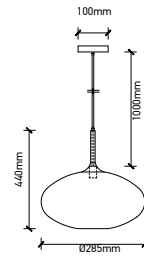

MODERN WHITE GLASS PENDANT

SKU	Model	Material:	Holder:	Dimension:	Box Qty:
3884	VT-7281-WG	Glass+Metal	E27	Ø285x440x1000mm	4