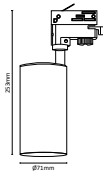

02
YEAR
WARRANTY

LED TRACK LIGHTS

V-TAC
Meaningful Innovation.

NEW COB 4 LINE TRACK LIGHTS

AC:220-240V, 50Hz Input Voltage

35° Beam Angle

>90 CRI

ABS+Aluminium Body

20,000 hr lifespan