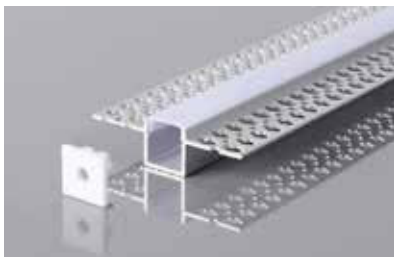

NEW MOUNTING KIT SILVER

Model	SKU	Size(mm)	Color
VT-8201	23173	2000x55x15	Silver