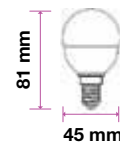

SKU	Model	Watts	Lumens	EQ .Watts	Base	Shape	Size(mm)	Box Qty
4124 - 6400K WHITE	VT-1819	4W	320	30W	E14	P45	Ø45x82	200
214123 - 3000K WARM WHITE 214174 - 4000K DAY WHITE 214124 - 6500K WHITE	VT-1819-N	3.7W	320	25W	E14	P45	Ø45x80	200
42511 - 4000K DAY WHITE	VT-1880N	5.5W	470	40W	E14	P45	Ø45x81	200
2142501 - 3000K WARM WHITE 2142511 - 4000K DAY WHITE 2142521 - 6500K WHITE	VT-1880N-N	4.5W	470	40W	E14	P45	Ø45x80	200