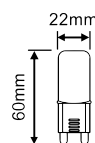

G9-LED CAPSULE LIGHT

Voltage/Frequency	AC:200-240V,50/60Hz
PF	>0.4
CRI	>80