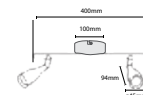

SKU	Model	Watts	Lumens	Unit Color	Size(mm)	Box Qty
8268 - 4000K DAY WHITE	VT-810-W	9W	720	White	400x100x94	12
218266 - 3000K WARM WHITE	VT-810-W-N	9W	820	White	400x100x94	12
8267 - 3000K WARM WHITE 8269 - 4000K DAY WHITE	VT-810-B	9W	720	Black	400x100x94	12
218269 - 4000K DAY WHITE	VT-810-B-N	9W	840	Black	400x100x94	12