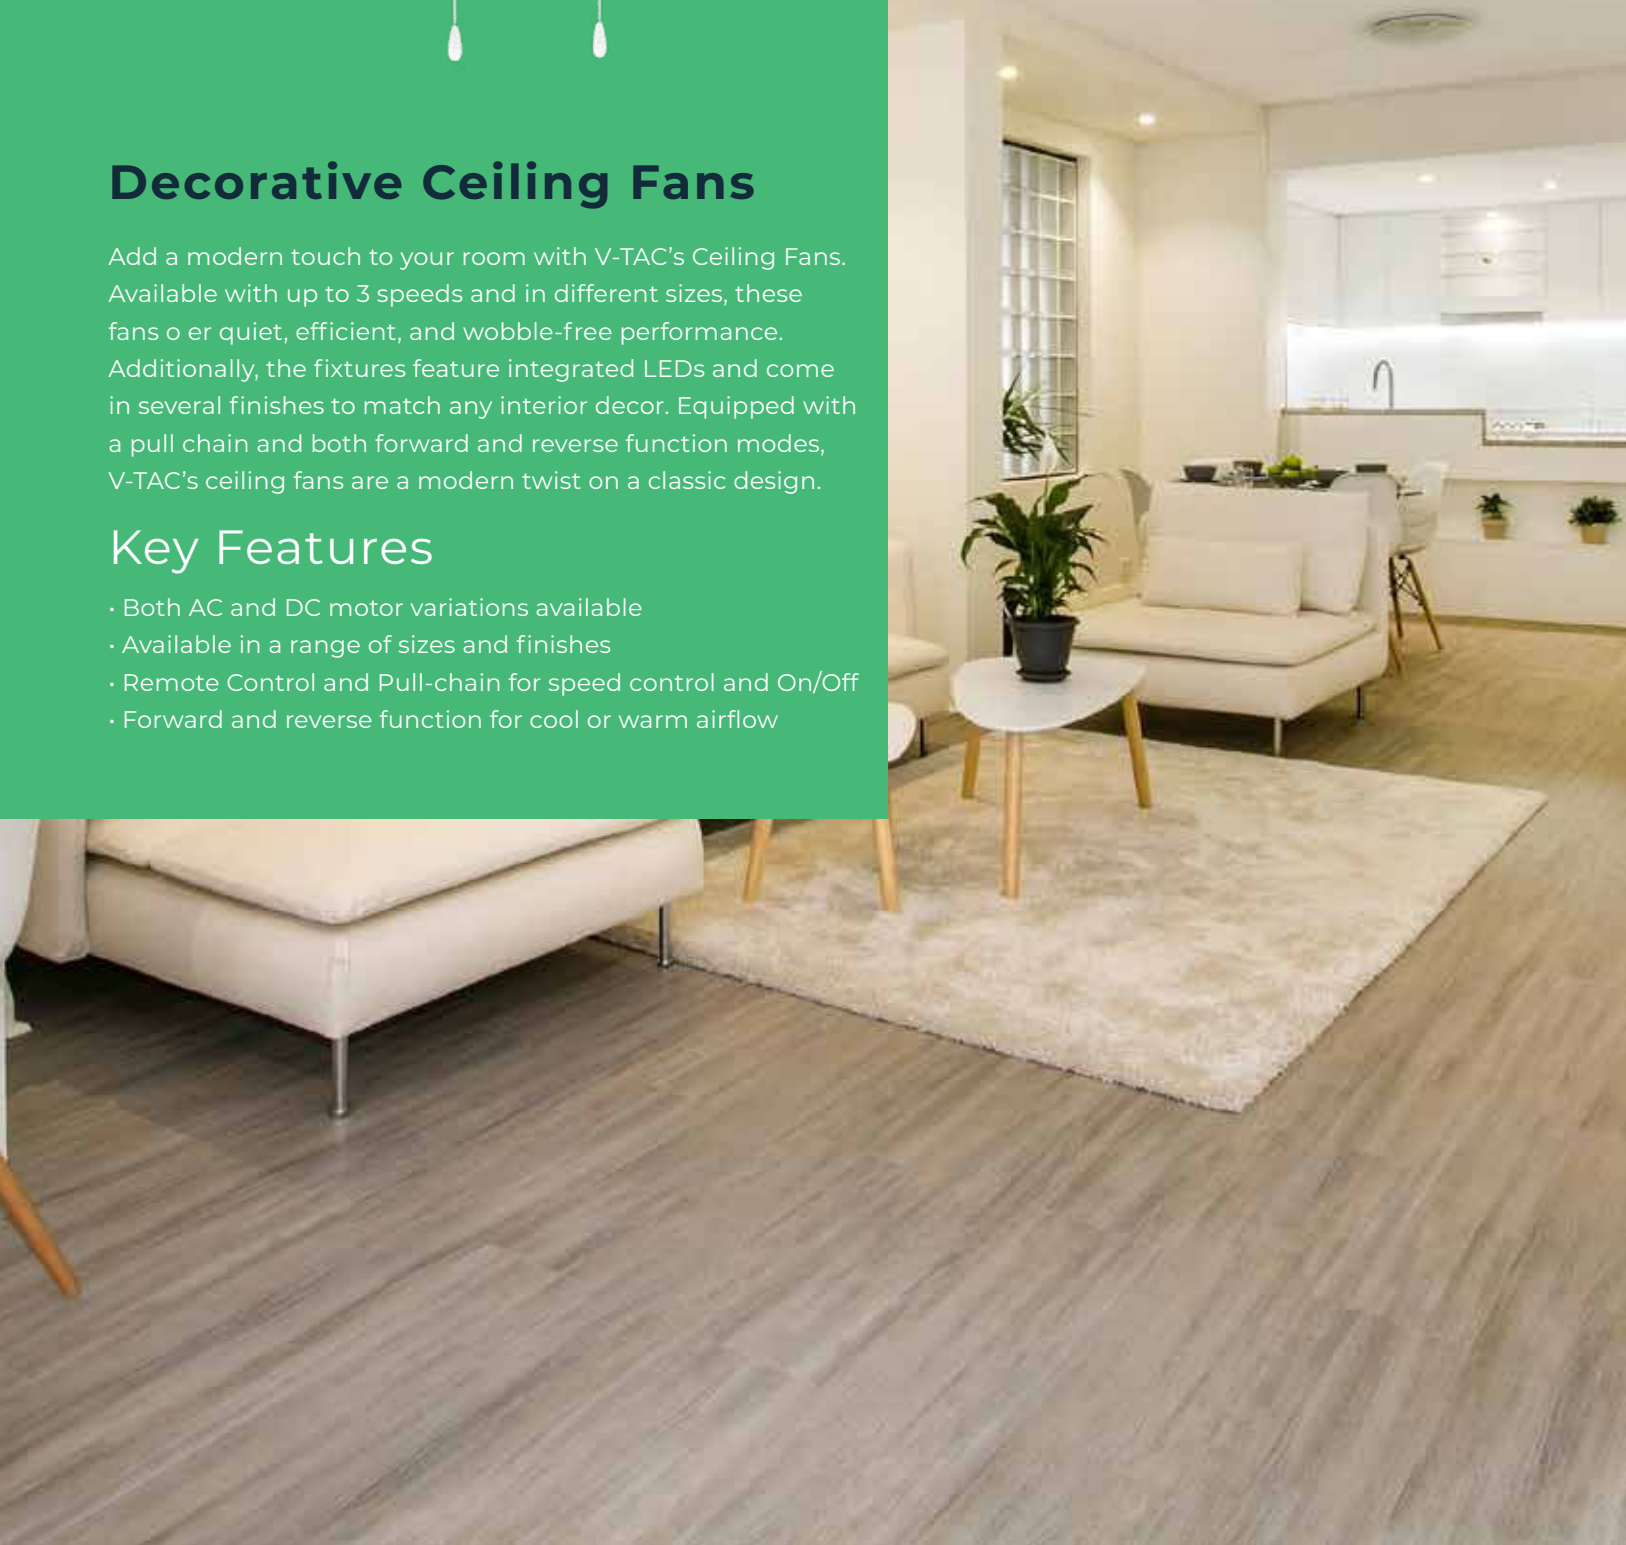

Key Features

- Both AC and DC motor variations available
- Available in a range of sizes and finishes
- Remote Control and Pull-chain for speed control and On/Off
- Forward and reverse function for cool or warm airflow