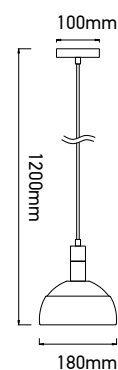

PENDANT ALUMINIUM SHADE WHITE

SKU	Model	Material:	Plastic+Aluminium
3920	VT-7100-WH	Holder:	E14
		Dimension:	180x100x1200mm
		Box Qty:	12

PENDANT ALUMINIUM SHADE PINK

SKU	Model	Material:	Plastic+Aluminium
3923	VT-7100-P	Holder:	E14
		Dimension:	180x100x1200mm
		Box Qty:	12