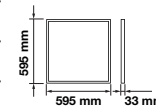

SKU	Model	Watts	Lumens	Size(mm)	Box Qty
6972 - 3IN1	VT-6436CCT	36W	4320	595x595x33	6