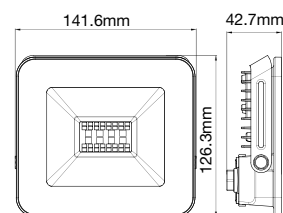

SKU	Model	Watts	Lumens	Size(mm)	Box Qty
5984 - RGB+W/WW/DW	VT-5020-White	20W	1400	141.6x126.3x42.7	20
5985 - RGB+W/WW/DW	VT-5020-Black	20W	1400	141.x126.36x42.7	20