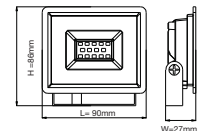

Voltage/Frequency	AC:220-240V, 50/60Hz
PF	>0.9
CRI	>70