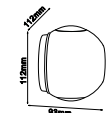

SKU	Model	Watts	Lumens	Unit Color	Size(mm)	Box Qty
8302 - 4000K DAY WHITE	VT-836-W	6W	660	White	112x112x93	20
218301 - 3000K WARM WHITE 218302 - 4000K DAY WHITE	VT-836-W-N	6W	476	White	112x112x93	20
8303 - 3000K WARM WHITE 8304 - 4000K DAY WHITE	VT-836-B	6W	660	Black	112x112x93	20
8306 - 4000K DAY WHITE	VT-836-G	6W	660	Grey	112x112x93	20
218305 - 3000K WARM WHITE 218306 - 4000K DAY WHITE	VT-836-G-N	6W	476	Grey	112x112x93	20