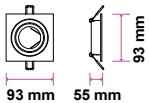

03
YEAR
WARRANTY

SPOTLIGHT FITTINGS

V-TAC
Meaningful Innovation.

RECESSED FITTING GU10

Model No: VT-921-B
SKU: 6635
Base: GU10
Material: PC
Color: Black
Size(mm): 88x88x40
Cutting Size: 80
Box Qty: 50

RECESSED FITTING GU10

Model No: VT-931-W
SKU: 6644
Base: GU10
Material: PC
Color: White+White
Size(mm): 85x40
Cutting Size: 72
Box Qty: 50

RECESSED FITTING GU10

Model No: VT-927-W
SKU: 6638
Base: GU10
Material: PC
Color: White
Size(mm): 93x93x55
Cutting Size: 83x83
Box Qty: 50

RECESSED FITTING GU10

Model No: VT-931-WB
SKU: 6645
Base: GU10
Material: PC
Color: White+Black
Size(mm): 85x40
Cutting Size: 72
Box Qty: 50

RECESSED FITTING GU10

Model No: VT-927-B
SKU: 6639
Base: GU10
Material: PC
Color: Black
Size(mm): 93x93x55
Cutting Size: 83x83
Box Qty: 50

RECESSED FITTING GU10

Model No: VT-931-B
SKU: 6646
Base: GU10
Material: PC
Color: Black+Black
Size(mm): 85x40
Cutting Size: 72
Box Qty: 50

RECESSED FITTING GU10

Model No: VT-930-W
SKU: 6642
Base: GU10
Material: PC
Color: White
Size(mm): 81x81x40
Cutting Size: 63
Box Qty: 50

RECESSED FITTING GU10

Model No: VT-931-WC
SKU: 6647
Base: GU10
Material: PC
Color: White+Chrome
Size(mm): 85x40
Cutting Size: 72
Box Qty: 50

RECESSED FITTING GU10

Model No: VT-930-B
SKU: 6643
Base: GU10
Material: PC
Color: Black
Size(mm): 81x81x40
Cutting Size: 63
Box Qty: 50

RECESSED FITTING GU10

Model No: VT-931-WG
SKU: 6648
Base: GU10
Material: PC
Color: White+Gold
Size(mm): 85x40
Cutting Size: 72
Box Qty: 50