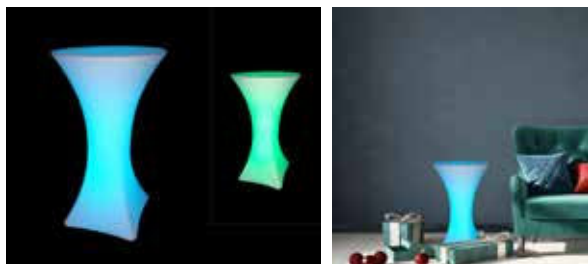

02
YEAR
WARRANTY

DECORATIVE LIGHTING

V-TAC
Meaningful Innovation.

TABLE LIGHT