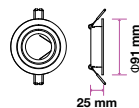

RECESSED FITTING-ROUND-GU10

Model No: VT-782RD-AB
SKU: **3600**
Base: GU10
Material: Aluminium
Color: Aluminium Brush
Size(mm): Ø91x25
Cutting Size: Ø75
Box Qty: 100