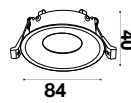

03
YEAR
WARRANTY

SPOTLIGHT FITTINGS

V-TAC
Meaningful Innovation.

RECESSED FITTING GU10

Model No: VT-921-B
SKU: 6635
Base: GU10
Material: PC
Color: Black
Size(mm): 88x88x40
Cutting Size: 80
Box Qty: 50

RECESSED FITTING GU10

Model No: VT-931-W
SKU: 6644
Base: GU10
Material: PC
Color: White+White
Size(mm): 85x40
Cutting Size: 72
Box Qty: 50

RECESSED FITTING GU10

Model No: VT-927-W
SKU: 6638
Base: GU10
Material: PC
Color: White
Size(mm): 93x93x55
Cutting Size: 83x83
Box Qty: 50

RECESSED FITTING GU10

Model No: VT-931-WB
SKU: 6645
Base: GU10
Material: PC
Color: White+Black
Size(mm): 85x40
Cutting Size: 72
Box Qty: 50

RECESSED FITTING GU10

Model No: VT-927-B
SKU: 6639
Base: GU10
Material: PC
Color: Black
Size(mm): 93x93x55
Cutting Size: 83x83
Box Qty: 50

RECESSED FITTING GU10

Model No: VT-931-B
SKU: 6646
Base: GU10
Material: PC
Color: Black+Black
Size(mm): 85x40
Cutting Size: 72
Box Qty: 50

RECESSED FITTING GU10

Model No: VT-930-W
SKU: 6642
Base: GU10
Material: PC
Color: White
Size(mm): 81x81x40
Cutting Size: 63
Box Qty: 50

RECESSED FITTING GU10

Model No: VT-931-WC
SKU: 6647
Base: GU10
Material: PC
Color: White+Chrome
Size(mm): 85x40
Cutting Size: 72
Box Qty: 50

RECESSED FITTING GU10

Model No: VT-930-B
SKU: 6643
Base: GU10
Material: PC
Color: Black
Size(mm): 81x81x40
Cutting Size: 63
Box Qty: 50

RECESSED FITTING GU10

Model No: VT-931-WG
SKU: 6648
Base: GU10
Material: PC
Color: White+Gold
Size(mm): 85x40
Cutting Size: 72
Box Qty: 50