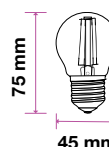

LED CLEAR FILAMENT-G45

Voltage/Frequency	AC:220-240V,50Hz
Life Span	20,000 hr
PF	>0.4
CRI	>80

SKU	Model	Watts	Lumens	EQ .Watts	Base	Shape	Size	Box Qty
944 | 4000K DAY WHITE	VT-244	4W	400	35w	E27	G45	Ø45x75mm	100