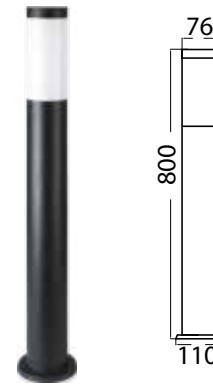

BOLLARD LAMPS

SKU	Model	Box Qty
8978	VT-838-B80	6

Material: Stainless Steel+PC Diffuser
Max.Watts: 60W
Holder: E27
IP Rating: IP44
Dimension: 76x110x450mm