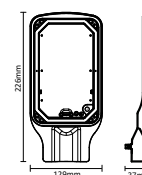

AC:220-240V,50/60Hz

110° Beam Angle

>0.9 PF

>70 CRI

25,000 hr lifespan