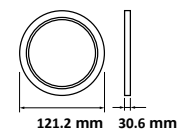

SKU	Model	Watts	Lumens	Size(mm)	Box Qty
7870 - 3000K WARM WHITE 7871 - 4000K DAY WHITE 7872 - 6500K WHITE	VT-60006RD	6W	660	121.2x30.6	100
7873 - 3000K WARM WHITE 7874 - 4000K DAY WHITE 7875 - 6500K WHITE	VT-60012RD	12W	1200	167.4x30.7	60
7876 - 3000K WARM WHITE 7877 - 4000K DAY WHITE 7878 - 6500K WHITE	VT-60018RD	18W	3000K - 1850 4000K - 1980 6500K - 1980	215.6x30.8	40
7879 - 3000K WARM WHITE 7880 - 4000K DAY WHITE 7881 - 6500K WHITE	VT-60024RD	24W	3000K - 2500 4000K - 2640 6500K - 2640	288.6x31.2	20