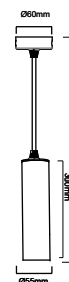

PENDANT WHITE-GU10-30CM

Model No: VT-976-300-W
SKU: **6779**
Base: GU10
Material: Aluminium
Color: White
Size(mm): 60x300x1700
Cutting Size: NA
Box Qty: 20