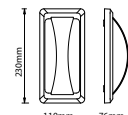

SKU	Model	Watts	Lumens	Unit Color	Size(mm)	Box Qty
8245 - 3000K WARM WHITE 8246 - 4000K DAY WHITE 8247 - 6400K WHITE	VT-8058	12W	500	Grey	230x110x76	20
218245 - 3000K WARM WHITE 218246 - 4200K DAY WHITE 218247 - 6500K WHITE	VT-8058-N	12W	1160	Grey	230x110x76	20