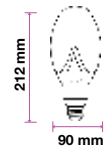

LED OLIVE LAMP

Voltage/Frequency	AC:220-240V,50Hz
Life Span	20,000 hr
PF	>0.9
CRI	>80

SKU	Model	Watts	Lumens	EQ .Watts	Base	Shape	Size	Box Qty
21284 | 4000K DAY WHITE 21285 | 6500K WHITE	VT-240-N	36W	3960	250w	E27	NA	Ø90x212mm	30