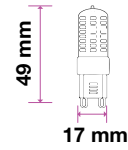

LED CAPSULE LIGHTS

05 YEAR
WARRANTY

Voltage/Frequency	AC:220-240V,50Hz
Life Span	30,000 hr
PF	>0.4
CRI	>80

SKU	Model	Watts	Lumens	EQ .Watts	Base	Beam Angle	Size	Box Qty
247 | 4000K DAY WHITE 248 | 6400K WHITE	VT-204	3W	300	25w	G9	300°	Ø17x49mm	200
21246 | 3000K WARM WHITE 21247 | 4000K DAY WHITE 21248 | 6500K WHITE	VT-204-N	3W	330	30w	G9	300°	Ø17x49mm	400