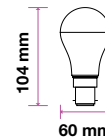

Voltage/Frequency	AC:220-240V,50Hz
Beam Angle	200°
PF	>0.5
CRI	>80

SKU	Model	Watts	Lumens	EQ .Watts	Base	Shape	Size(mm)	Box Qty
7402 - 4000K DAY WHITE 7403 - 6400K WHITE	VT-2189	9W	806	60W	B22	A60	Ø60x104	100
217422 - 3000K WARM WHITE 217402 - 4000K DAY WHITE 217403 - 6500K WHITE	VT-2189-N	8.5W	806	60W	B22	A60	Ø60x108	100
7229 - 2700K WARM WHITE	VT-2015-B22	15W	1350	90W	B22	A65	Ø66.5x134	100
217229 - 3000K WARM WHITE	VT-2015-B22-N	15W	1521	100W	B22	A65	Ø65x134	100