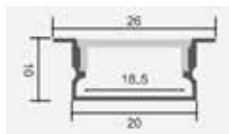

Model	SKU	Size(mm)	Color
VT-8203	23175	2000x20x10	Silver