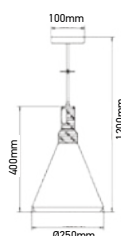

WOODEN TOP IRON WHITE

SKU	Model	Material:	Iron+Wooden Top
3761	VT-7525-WH	Holder:	E27
		Dimension:	250x400x1200mm
		Box Qty:	8