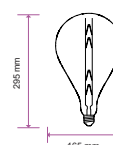

AMBER-G165-E27

Voltage/Frequency	AC:220-240V,50Hz
Beam Angle	300°
PF	>0.45
CRI	>80