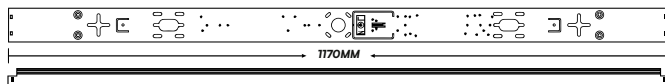

LED BATTEN FITTINGS

NEW LED BATTEN FITTINGS - 4 FEET

SKU	Model	Watts	Lumens	Box Qty
7011 | 3IN1	VT-4004	20W 30W 40W	3000K - 2500 lm | 4000K - 2800 lm | 6500K - 2700 lm 3000K - 3600 lm | 4000K - 4200 lm | 6500K - 3750 lm 3000K - 4600 lm | 4000K - 5400 lm | 6500K - 4800 lm	6 pcs
7012 | 3IN1	VT-4004S (Sensor)	20W 30W 40W	3000K - 2500 lm | 4000K - 2800 lm | 6500K - 2700 lm 3000K - 3600 lm | 4000K - 4200 lm | 6500K - 3750 lm 3000K - 4600 lm | 4000K - 5400 lm | 6500K - 4800 lm	6 pcs
7013 | 3IN1	VT-4004E (Emergency Battery)	20W 30W 40W	3000K - 2500 lm | 4000K - 2800 lm | 6500K - 2700 lm 3000K - 3600 lm | 4000K - 4200 lm | 6500K - 3750 lm 3000K - 4600 lm | 4000K - 5400 lm | 6500K - 4800 lm	6 pcs
7014 | 3IN1	VT-4004SE (Sensor+Emergency Battery)	20W 30W 40W	3000K - 2500 lm | 4000K - 2800 lm | 6500K - 2700 lm 3000K - 3600 lm | 4000K - 4200 lm | 6500K - 3750 lm 3000K - 4600 lm | 4000K - 5400 lm | 6500K - 4800 lm	6 pcs