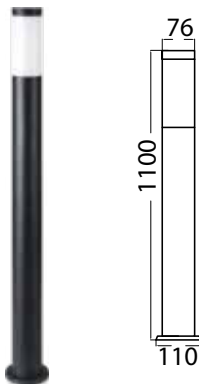

BOLLARD LAMPS

SKU	Model	Box Qty
8594	VT-838-B110	6

Material: Stainless Steel+PC Diffuser
Max.Watts: 60W
Holder: E27
IP Rating: IP44
Dimension: 76x110x1100mm