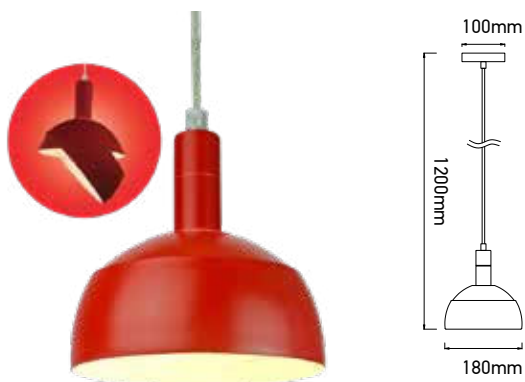

02
YEAR
WARRANTY

PENDANTS

V-TAC
Meaningful Innovation.

PENDANT ALUMINIUM SHADE RED

SKU	Model	Material:	Plastic+Aluminium
3924	VT-7100-R	Holder:	E14
		Dimension:	180x100x1200mm
		Box Qty:	12