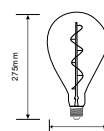

LED SMOKY SPIRAL FILAMENT
A160 BULBS E27

Voltage/Frequency	AC:220-240V,50Hz
Beam Angle	300°
PF	>0.5
CRI	>80