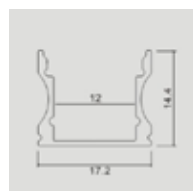

Model	SKU	Size(mm)	Color	Box Qty
VT-8108	2876	2000x23.5x10	Black	box

MOUNTING KIT WITH BLACK DIFFUSER

Model	SKU	Size(mm)	Color	Box Qty
VT-8114	2877	2000x19x19	Black	box

MOUNTING KIT WITH BLACK DIFFUSER

Model	SKU	Size(mm)	Color	Box Qty
VT-8110	2878	2000x17.2x14.4	Black	box