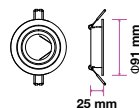

RECESSED FITTING-ROUND-GU10

Model No: VT-782RD-WH
SKU: **3599**
Base: GU10
Material: Aluminium
Color: White
Size(mm): Ø91x25
Cutting Size: Ø75
Box Qty: 100