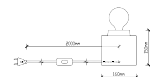

CONCRETE TABLE LAMP

SKU	Model	Material:	Concrete
3851	VT-7160	Holder:	E27
		Dimension:	160x150x2000mm
		Box Qty:	4