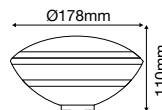

IP68
RATING

T10
LUMEN/W

SKU	Model	Watts	Lumens	Size(mm)	Box Qty
8024 - 6500K WHITE	VT-12118	18W	2000	178x110mm	18
8025 - 6500K WHITE	VT-12125	25W	2850	178x110mm	18
8026 - 6500K WHITE	VT-12135	35W	4100	178x110mm	18