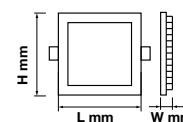

SKU	Model	Watts	Lumens	Size(mm)	Box Qty
4907 - 3000K WARM WHITE 4908 - 4000K DAY WHITE 4909 - 6400K WHITE	VT-605SQ	6w	420	90x90x24	40
4913 - 3000K WARM WHITE 4914 - 4000K DAY WHITE 4915 - 6400K WHITE	VT-1205 SQ	12w	900	140x140x24	40
4919 - 3000K WARM WHITE 4920 - 4000K DAY WHITE 4921 - 6400K WHITE	VT-1805SQ	18w	1440	190x190x24	20