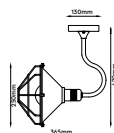

SKU	Model	Box Qty
8973	VT-720R	4

IP Rating:	IP65
Holder Type:	E27
Max Watts:	60W
Lampshade:	Natural $\varnothing$250mm (Galvanized Iron)
Bulb Holder:	Rose Gold $\varnothing$49mm (Aluminium)
Cable:	Black (HO5RN-F-3$\times$0.75mm²)
Wall Lamp Arm:	Natural $\varnothing$14mm (Galvanized Iron)
Wall Mount:	Rose Gold $\varnothing$130mm (Galvanized Iron)
L/S Wire Guard:	Rose Gold $\varnothing$256mm (Galvanized Iron)