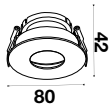

RECESSED FITTING ROUND-GU10

Model No: VT-874-WG
 SKU: 3162
 Base: GU10
 Material: Aluminium+PC
 Color: White+Gold
 Size(mm): 80x42
 Cutting Size: 75
 Box Qty: 50

RECESSED FITTING ROUND-GU10

Model No: VT-873-WR
 SKU: 3159
 Base: GU10
 Material: Aluminium+PC
 Color: White+Rose Gold
 Size(mm): 80x42
 Cutting Size: 75
 Box Qty: 50