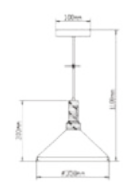

WOODEN TOP IRON WHITE

SKU	Model	Material:	Iron+Wooden Top
3763	VT-7535-W	Holder:	E27
		Dimension:	350x300x1100mm
		Box Qty:	8