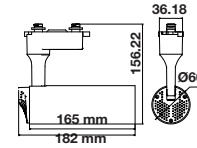

LED TRACKLIGHTS

V-TAC
Meaningful Innovation.

4 LINE TRACKLIGHTS

Experience true colours through our LED Tracklights efficient set of track lights with CRI >90, the latest LED technology from Samsung, and five years of warranty.

- COB LED Type
- 30,000 hr Lifespan
- 24° Beam Angle
- AC:220-240V,50Hz
- PF: >0.9
- High CRI of > 90
- Aluminium Body

05 YEAR
WARRANTY

CRI
90

SKU	Model	Watts	Lumens	Box Qty	Size
939 | 3000K WARM WHITE 940 | 4000K DAY WHITE	VT-418	18W	1260	20	Ø60x165x156mm
941 | 3000K WARM WHITE 942 | 4000K DAY WHITE	VT-430	30W	2100	20	Ø80x175x180mm

4 LINE SHUTTER TRACKLIGHTS

These durable 4-line LED track lights are equipped with shutters for flexibility — easily adjust them to achieve desired beam angle. These COB LEDs are also renowned for its high-CRI rating, perfect for retail lighting. Available in white and black body.

- COB LED Type
- 30,000 hr Lifespan
- 24°-60° Adjustable
- AC:220-240V,50Hz
- PF: >0.9
- High CRI of > 90
- Aluminium Body