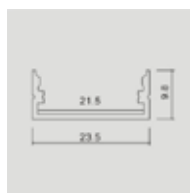

MOUNTING KIT

Model	SKU	Size(mm)	Color	Box Qty
VT-8108-M	3352	2000x23.5x10	Silver	120
VT-8108-W	3367	2000x23.5x10	White	120