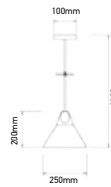

MODERN WOODEN TOP BLACK

SKU	Model	Material:	Aluminium+Wood
3757	VT-7425-B	Holder:	E27
		Dimension:	250x200x1100mm
		Box Qty:	8