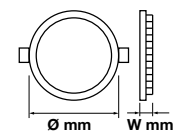

SKU	Model	Watts	Lumens	Size(mm)	Box Qty
4904 - 3000K WARM WHITE 4905 - 4000K DAY WHITE 4906 - 6400K WHITE	VT-605RD	6w	420	Ø90x24	40
4910 - 3000K WARM WHITE 4911 - 4000K DAY WHITE	VT-1205 RD	12w	900	Ø140x24	40
4916 - 3000K WARM WHITE	VT-1805RD	18w	1440	Ø190x24	20