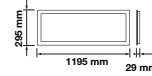

SKU	Model	Watts	Lumens	Size(mm)	Box Qty
6624 - 3000K WARM WHITE 6626 - 6500K WHITE	VT-6147	40w	4000	1195x295x29	6
216625 - 4000K DAY WHITE 216626 - 6500K WHITE	VT-6147-N	40w 6 pcs pack	4400	1195x295x30	6