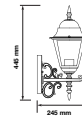

SKU	Model	Box Qty
7521	VT-761-B	8

Material: Aluminium+Glass
Max.Watts: 60W
Holder: E27
IP Rating: IP44
Dimension: 245x445x185mm