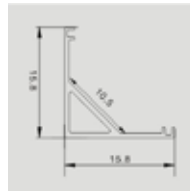

Model	SKU	Size(mm)	Color	Box Qty
VT-8158	10322	2000x15.8x15.8	Silver	100