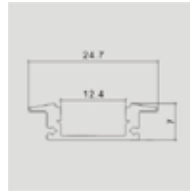

Model	SKU	Size(mm)	Color	Box Qty
VT-8156	10320	2000x24.7x7	Silver	100