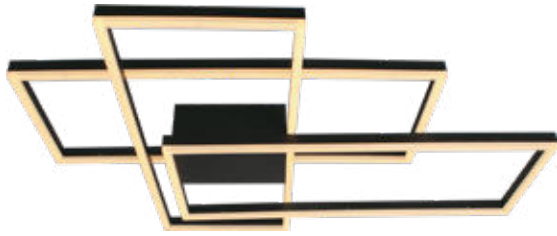

NEW DESIGNER SERIES SURFACE LIGHT

AC:220-240V,50Hz

>80 CRI

Aluminum+Silicone Body

20,000 hr lifespan

IP20 Rating

SKU	Model	Watts	Lumens	Size(mm)	Unit Color	Box Qty
15347 - 3000K WARM WHITE	VT-7926	47W	5010	905x670x100	Black	1