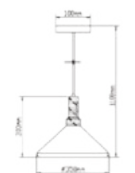

WOODEN TOP IRON BLACK

SKU	Model	Material:	Iron+Wooden Top
3764	VT-7535-B	Holder:	E27
		Dimension:	350x300x1100mm
		Box Qty:	8