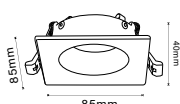

RECESSED FITTING GU10

Model No: VT-931-WRG
SKU: **6649**
Base: GU10
Material: PC
Color: White+Rose Gold
Size(mm): 85x40
Cutting Size: 72
Box Qty: 50

RECESSED FITTING GU10

Model No: VT-932-WG
SKU: **6654**
Base: GU10
Material: PC
Color: White+Gold
Size(mm): 85x85x40
Cutting Size: 72
Box Qty: 50

RECESSED FITTING GU10

Model No: VT-932-W
SKU: **6650**
Base: GU10
Material: PC
Color: White+White
Size(mm): 85x85x40
Cutting Size: 72
Box Qty: 50

RECESSED FITTING GU10

Model No: VT-932-WRG
SKU: **6655**
Base: GU10
Material: PC
Color: White+Rose Gold
Size(mm): 85x85x40
Cutting Size: 72
Box Qty: 50

RECESSED FITTING GU10

Model No: VT-932-WB
SKU: **6651**
Base: GU10
Material: PC
Color: White+Black
Size(mm): 85x85x40
Cutting Size: 72
Box Qty: 50

RECESSED FITTING GU10

Model No: VT-933-W
SKU: **6656**
Base: GU10
Material: PC
Color: White
Size(mm): 102x102x42
Cutting Size: 95x95
Box Qty: 50

RECESSED FITTING GU10

Model No: VT-932-B
SKU: **6652**
Base: GU10
Material: PC
Color: Black+Black
Size(mm): 85x85x40
Cutting Size: 72
Box Qty: 50

RECESSED FITTING GU10

Model No: VT-933-B
SKU: **6657**
Base: GU10
Material: PC
Color: Black
Size(mm): 102x102x42
Cutting Size: 95x95
Box Qty: 50

RECESSED FITTING GU10

Model No: VT-932-WC
SKU: **6653**
Base: GU10
Material: PC
Color: White+Chrome
Size(mm): 85x85x40
Cutting Size: 72
Box Qty: 50

RECESSED FITTING GU10

Model No: VT-934-W
SKU: **6658**
Base: GU10
Material: PC
Color: White
Size(mm): 102x42
Cutting Size: 85
Box Qty: 50