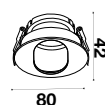

03
YEAR
WARRANTY

SPOTLIGHT FITTINGS

V-TAC
Meaningful Innovation.

RECESSED FITTING ROUND-GU10

Model No: VT-873-WB
SKU: 3157
Base: GU10
Material: Aluminium+PC
Color: White+Black
Size(mm): 80x42
Cutting Size: 75
Box Qty: 50

RECESSED FITTING ROUND-GU10

Model No: VT-874-WB
SKU: 3161
Base: GU10
Material: Aluminium+PC
Color: White+Black
Size(mm): 80x42
Cutting Size: 75
Box Qty: 50

RECESSED FITTING ROUND-GU10

Model No: VT-873-WG
SKU: 3158
Base: GU10
Material: Aluminium+PC
Color: White+Gold
Size(mm): 80x42
Cutting Size: 75
Box Qty: 50

RECESSED FITTING ROUND-GU10

Model No: VT-874-WG
SKU: 3162
Base: GU10
Material: Aluminium+PC
Color: White+Gold
Size(mm): 80x42
Cutting Size: 75
Box Qty: 50

RECESSED FITTING ROUND-GU10

Model No: VT-873-WR
SKU: 3159
Base: GU10
Material: Aluminium+PC
Color: White+Rose Gold
Size(mm): 80x42
Cutting Size: 75
Box Qty: 50

RECESSED FITTING ROUND-GU10

Model No: VT-874-WR
SKU: 3163
Base: GU10
Material: Aluminium+PC
Color: White+Rose Gold
Size(mm): 80x42
Cutting Size: 75
Box Qty: 50

RECESSED FITTING ROUND-GU10

Model No: VT-873-WC
SKU: 3160
Base: GU10
Material: Aluminium+PC
Color: White+Chrome
Size(mm): 80x42
Cutting Size: 75
Box Qty: 50

RECESSED FITTING ROUND-GU10

Model No: VT-874-WC
SKU: 3164
Base: GU10
Material: Aluminium+PC
Color: White+Chrome
Size(mm): 80x42
Cutting Size: 75
Box Qty: 50

RECESSED FITTING ROUND-GU10

Model No: VT-874
SKU: 8596
Base: GU10
Material: Aluminium + PC
Color: Black+ Black Reflector
Size(mm): ø83x40.7
Cutting Size: ø75
Box Qty: 50

NEW RECESSED FITTING ROUND-GU10

Model No: VT-443-W
SKU: 10297
Base: GU10
Material: Iron+PC
Color: White+White
Size(mm): 88x88x30
Cutting Size: 75x75
Box Qty: 100