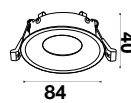

03
YEAR
WARRANTY

SPOTLIGHT FITTINGS

V-TAC
Meaningful Innovation.

RECESSED FITTING GU10

Model No: VT-921-B
SKU: 6635
Base: GU10
Material: PC
Color: Black
Size(mm): 88x88x40
Cutting Size: 80
Box Qty: 50

RECESSED FITTING GU10

Model No: VT-931-W
SKU: 6644
Base: GU10
Material: PC
Color: White+White
Size(mm): 85x40
Cutting Size: 72
Box Qty: 50

RECESSED FITTING GU10

Model No: VT-927-W
SKU: 6638
Base: GU10
Material: PC
Color: White
Size(mm): 93x93x55
Cutting Size: 83x83
Box Qty: 50

RECESSED FITTING GU10

Model No: VT-931-WB
SKU: 6645
Base: GU10
Material: PC
Color: White+Black
Size(mm): 85x40
Cutting Size: 72
Box Qty: 50

RECESSED FITTING GU10

Model No: VT-927-B
SKU: 6639
Base: GU10
Material: PC
Color: Black
Size(mm): 93x93x55
Cutting Size: 83x83
Box Qty: 50

RECESSED FITTING GU10

Model No: VT-931-B
SKU: 6646
Base: GU10
Material: PC
Color: Black+Black
Size(mm): 85x40
Cutting Size: 72
Box Qty: 50

RECESSED FITTING GU10

Model No: VT-930-W
SKU: 6642
Base: GU10
Material: PC
Color: White
Size(mm): 81x81x40
Cutting Size: 63
Box Qty: 50

RECESSED FITTING GU10

Model No: VT-931-WC
SKU: 6647
Base: GU10
Material: PC
Color: White+Chrome
Size(mm): 85x40
Cutting Size: 72
Box Qty: 50

RECESSED FITTING GU10

Model No: VT-930-B
SKU: 6643
Base: GU10
Material: PC
Color: Black
Size(mm): 81x81x40
Cutting Size: 63
Box Qty: 50

RECESSED FITTING GU10

Model No: VT-931-WG
SKU: 6648
Base: GU10
Material: PC
Color: White+Gold
Size(mm): 85x40
Cutting Size: 72
Box Qty: 50