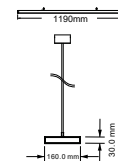

UP & DOWN LINEAR HANGING LIGHTS

This modern range of suspended linear lights has up & down illumination for a more evenly distributed light that creates a subtle ambience yet sufficient lighting for any commercial setting. Linear up & down lights are offered in two colour variants - silver and white.

- 30,000 hr Lifespan
- AC:100-240V,50/60Hz
- Aluminium Body
- Linkable with connectors
- 1-10V Dimmable
- Beam angle: Up-110°, Down-50°
- 1.5 Meter Wire Length

SKU	Unit Color	Model	Watts	Lumens	Box Qty	Size
609 | 4000K DAY WHITE	Silver	VT-7-62-S	UP 30W DOWN 30W	UP-3300 DOWN-3300	4	1190x160x30mm
608 | 4000K DAY WHITE	White	VT-7-62-W	UP 30W DOWN 30W	UP-3300 DOWN-3300	4	1190x160x30mm