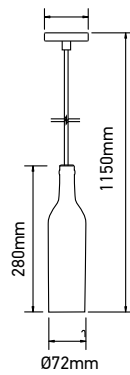

PINK PENDANT HOLDER BOTTLE

SKU	Model	Material:	Holder:	Dimension:	Box Qty:
3772	VT-7558-P	Glass	E14	72x280x1150mm	25