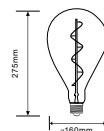

LED AMBER SPIRAL FILAMENT
A160 BULBS E27

Voltage/Frequency	AC:220-240V,50Hz
Beam Angle	300°
PF	>0.5
CRI	>80