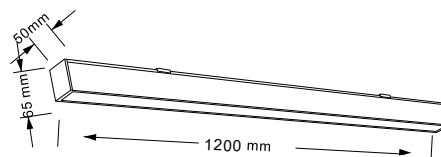

LED LINEAR LIGHTS

V-TAC
Meaningful Innovation.

NEW

LINEAR HANGING LIGHTS ADJUSTABLE HEIGHT

Linear hanging lights with adjustable height are a stylish and functional lighting solution for various spaces, including dining rooms, kitchen islands, conference rooms, and more. These lights typically feature a linear arrangement of multiple light fixtures suspended from a single canopy, creating a sleek and modern aesthetic. The adjustable height feature allows you to customize the lighting arrangement according to your needs and the specific requirements of your space.

- 50cm to 2m height adjustment
- CCT 3IN1
- PS+Aluminium Body
- 100° Beam Angle
- 30,000 hr Lifespan
- IP20

SKU	Unit Color	Model	Watts	Lumens	Size
10468 | 3IN1	Black	VT-7-44-B	40W	3400	1200x50x65mm
10469 | 3IN1	White	VT-7-44-W	40W	3400	1200x50x65mm