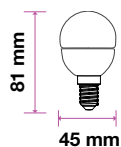

HIGH LUMEN BULBS-P45-E14

Voltage/Frequency	AC:220-240V,50Hz
Life Span	30,000 hr
PF	>0.4
CRI	>80

SKU	Model	Watts	Lumens	EQ .Watts	Base	Shape	Size	Box Qty
265 | 4000K DAY WHITE	VT-225	4.5W	470	40w	E14	P45	Ø45x81mm	200