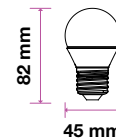

SKU	Model	Watts	Lumens	EQ .Watts	Base	Shape	Size(mm)	Box Qty
217362 - 3000K WARM WHITE 217363 - 4000K DAY WHITE	VT-2176-N	4.5W	470	40W	E27	G45	Ø45x80	180