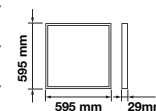

SKU	Model	Watts	Lumens	Size(mm)	Box Qty
66051 - 3IN1	VT-6240	40W Single pack	3200	595x595x29	6
6605 - 3IN1	VT-6240-6	40W 6 pcs pack	3200	595x595x29	6