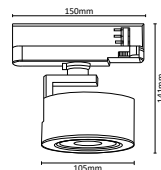

NEW COB 4 LINE TRACK LIGHTS

AC:220-240V, 50Hz Input Voltage

35° Beam Angle

>80 CRI

Aluminium Body

20,000 hr lifespan

SKU	Model	Watts	Lumens	Size(mm)
10371 - 3IN1	VT-4633	30W	3000	105x150x141