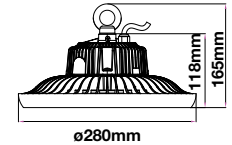

LED Highbays

- 100° Beam Angle
- 50,000 hr lifespan
- On/Off cycle: >25000
- Instant start: 0-100% in <1s
- AC:220-240V,50Hz
- Die cast Aluminium
- PF: >0.9
- CRI:>80

SKU	Model	Watts	Lumens	Box Qty	Size
563 | 6400K WHITE	VT-9-101	100W	12000	4 pcs	280x165mm