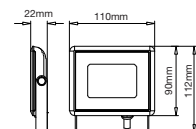

COLOR FLOODLIGHTS

Voltage/Frequency AC:220-240V,50Hz

PF >0.9

CRI >70

SKU	Model	Watts	Size(mm)	Box Qty
5988 - GREEN 5989 - RED	VT-4011	10W	110x112x22	40
5991 - GREEN 5992 - RED 5993 - BLUE	VT-4021	20W	150x143x26	20