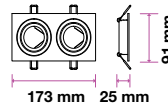

RECESSED FITTING-SQUARE-GU10

Model No: VT-783SQ-AB
SKU: 3608
Base: GU10
Material: Aluminium
Color: Aluminium Brush
Size(mm): 173x91x25
Cutting Size: 155x75
Box Qty: 50