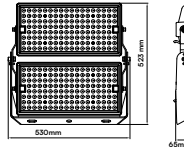

SKU	Model	Watts	Lumens	Size(mm)	Box Qty
23089 - 4000K DAY WHITE 97212 - 6500K WHITE	VT-48500	500W	67500	530x65x523	Pcs