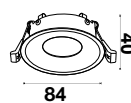

03
YEAR
WARRANTY

SPOTLIGHT FITTINGS

V-TAC
Meaningful Innovation.

RECESSED FITTING GU10

Model No: VT-921-B
SKU: 6635
Base: GU10
Material: PC
Color: Black
Size(mm): 88x88x40
Cutting Size: 80
Box Qty: 50

RECESSED FITTING GU10

Model No: VT-931-W
SKU: 6644
Base: GU10
Material: PC
Color: White+White
Size(mm): 85x40
Cutting Size: 72
Box Qty: 50

RECESSED FITTING GU10

Model No: VT-927-W
SKU: 6638
Base: GU10
Material: PC
Color: White
Size(mm): 93x93x55
Cutting Size: 83x83
Box Qty: 50

RECESSED FITTING GU10

Model No: VT-931-WB
SKU: 6645
Base: GU10
Material: PC
Color: White+Black
Size(mm): 85x40
Cutting Size: 72
Box Qty: 50

RECESSED FITTING GU10

Model No: VT-927-B
SKU: 6639
Base: GU10
Material: PC
Color: Black
Size(mm): 93x93x55
Cutting Size: 83x83
Box Qty: 50

RECESSED FITTING GU10

Model No: VT-931-B
SKU: 6646
Base: GU10
Material: PC
Color: Black+Black
Size(mm): 85x40
Cutting Size: 72
Box Qty: 50

RECESSED FITTING GU10

Model No: VT-930-W
SKU: 6642
Base: GU10
Material: PC
Color: White
Size(mm): 81x81x40
Cutting Size: 63
Box Qty: 50

RECESSED FITTING GU10

Model No: VT-931-WC
SKU: 6647
Base: GU10
Material: PC
Color: White+Chrome
Size(mm): 85x40
Cutting Size: 72
Box Qty: 50

RECESSED FITTING GU10

Model No: VT-930-B
SKU: 6643
Base: GU10
Material: PC
Color: Black
Size(mm): 81x81x40
Cutting Size: 63
Box Qty: 50

RECESSED FITTING GU10

Model No: VT-931-WG
SKU: 6648
Base: GU10
Material: PC
Color: White+Gold
Size(mm): 85x40
Cutting Size: 72
Box Qty: 50