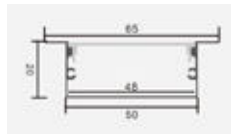

Model	SKU	Size(mm)	Color
VT-8206-R	23179	2000x50x20	Silver