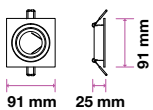

RECESSED FITTING-SQUARE-GU10

Model No: VT-782SQ-AB
SKU: 3606
Base: 1XGU10
Material: Aluminium
Color: Aluminium Brush
Size(mm): 91x91x25
Cutting Size: 75x75
Box Qty: 100