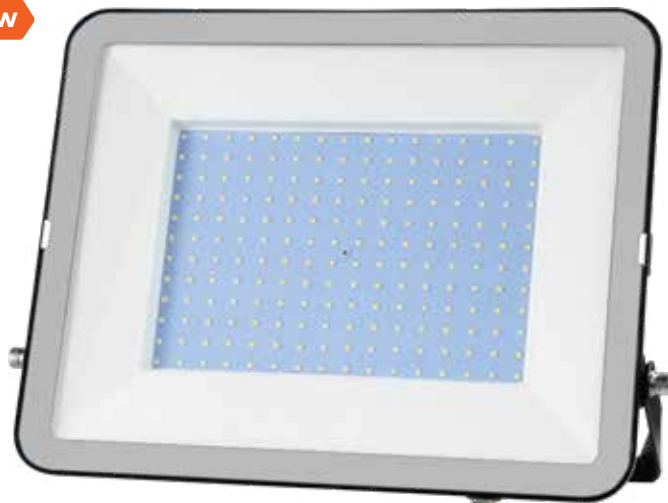

LED FLOODLIGHTS

V-TAC
Meaningful Innovation.

NEW