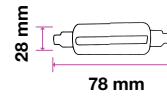

LED BULBS-R7S

Voltage/Frequency	AC:220-240V,50Hz
Beam Angle	
PF	>0.5
CRI	>80

SKU	Model	Watts	Lumens	EQ .Watts	Base	Shape	Size(mm)	Box Qty
212713 - 3000K WARM WHITE 212714 - 4000K DAY WHITE 212715 - 6500K WHITE	VT-2237-N	7W	700	50W	R7S	R7S	Ø28x78	200