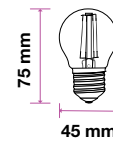

AMBER COVER -FILAMENT-G45-E27

Voltage/Frequency	AC:220-240V,50Hz
Beam Angle	300°
PF	>0.4
CRI	>80

SKU	Model	Watts	Lumens	EQ .Watts	Base	Shape	Size(mm)	Box Qty
217100 - 2200K WARM WHITE	VT-1957-N	4W	350	30W	E27	G45	Ø45x75	100