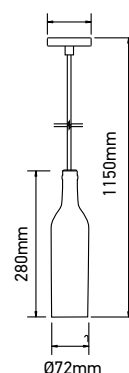

RED PENDANT HOLDER BOTTLE

SKU	Model	Material:	Glass
3769	VT-7558-R	Holder:	E14
		Dimension:	72x280x1150mm
		Box Qty:	25