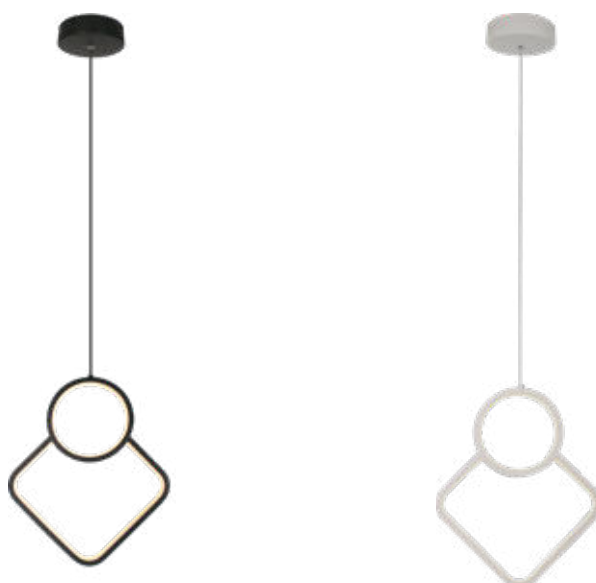

NEW DESIGNER SOFT LIGHTS

AC:220-240V, 50Hz

>80 CRI

Steel+Silicone Body

20,000 hr lifespan

IP20 Rating

SKU	Model	Watts	Lumens	Size(mm)	Unit Color	Box Qty
14998 - 3000K WARM WHITE 14999 - 4000K DAY WHITE	VT-7917-B	12W	1300	280x1960	Black	1
15000 - 3000K WARM WHITE 15338 - 4000K DAY WHITE	VT-7917-W	12W	1300	280x1960	White	1