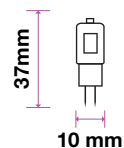

LED CAPSULE LIGHTS

05 YEAR
WARRANTY

Voltage/Frequency	DC:12V
Life Span	20,000 hr
PF	>0.4
CRI	>80

SKU	Model	Watts	Lumens	EQ.Watts	Base	Beam Angle	Size	Box Qty
21240 | 3000K WARM WHITE 21241 | 4000K DAY WHITE 21242 | 6500K WHITE	VT-201-N	1.1W	100	10w	G4	300°	∅10x37mm	400