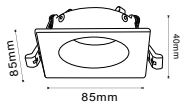

RECESSED FITTING GU10

Model No: VT-931-WRG
SKU: **6649**
Base: GU10
Material: PC
Color: White+Rose Gold
Size(mm): 85x40
Cutting Size: 72
Box Qty: 50

RECESSED FITTING GU10

Model No: VT-932-WG
SKU: **6654**
Base: GU10
Material: PC
Color: White+Gold
Size(mm): 85x85x40
Cutting Size: 72
Box Qty: 50

RECESSED FITTING GU10

Model No: VT-932-W
SKU: **6650**
Base: GU10
Material: PC
Color: White+White
Size(mm): 85x85x40
Cutting Size: 72
Box Qty: 50

RECESSED FITTING GU10

Model No: VT-932-WRG
SKU: **6655**
Base: GU10
Material: PC
Color: White+Rose Gold
Size(mm): 85x85x40
Cutting Size: 72
Box Qty: 50

RECESSED FITTING GU10

Model No: VT-932-WB
SKU: **6651**
Base: GU10
Material: PC
Color: White+Black
Size(mm): 85x85x40
Cutting Size: 72
Box Qty: 50

RECESSED FITTING GU10

Model No: VT-933-W
SKU: **6656**
Base: GU10
Material: PC
Color: White
Size(mm): 102x102x42
Cutting Size: 95x95
Box Qty: 50

RECESSED FITTING GU10

Model No: VT-932-B
SKU: **6652**
Base: GU10
Material: PC
Color: Black+Black
Size(mm): 85x85x40
Cutting Size: 72
Box Qty: 50

RECESSED FITTING GU10

Model No: VT-933-B
SKU: **6657**
Base: GU10
Material: PC
Color: Black
Size(mm): 102x102x42
Cutting Size: 95x95
Box Qty: 50

RECESSED FITTING GU10

Model No: VT-932-WC
SKU: **6653**
Base: GU10
Material: PC
Color: White+Chrome
Size(mm): 85x85x40
Cutting Size: 72
Box Qty: 50

RECESSED FITTING GU10

Model No: VT-934-W
SKU: **6658**
Base: GU10
Material: PC
Color: White
Size(mm): 102x42
Cutting Size: 85
Box Qty: 50