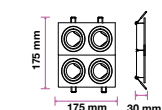

NEW RECESSED FITTING GU10

Model No: VT-442
SKU: 23003
Base: 4xGU10
Material: Iron+PC
Color: White+White
Size(mm): 175x175x30
Cutting Size: 165x160
Box Qty: 20