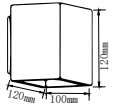

CONCRETE WALL FITTING