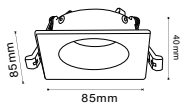

RECESSED FITTING GU10

Model No: VT-931-WRG
SKU: **6649**
Base: GU10
Material: PC
Color: White+Rose Gold
Size(mm): 85x40
Cutting Size: 72
Box Qty: 50

RECESSED FITTING GU10

Model No: VT-932-WG
SKU: **6654**
Base: GU10
Material: PC
Color: White+Gold
Size(mm): 85x85x40
Cutting Size: 72
Box Qty: 50

RECESSED FITTING GU10

Model No: VT-932-W
SKU: **6650**
Base: GU10
Material: PC
Color: White+White
Size(mm): 85x85x40
Cutting Size: 72
Box Qty: 50

RECESSED FITTING GU10

Model No: VT-932-WRG
SKU: **6655**
Base: GU10
Material: PC
Color: White+Rose Gold
Size(mm): 85x85x40
Cutting Size: 72
Box Qty: 50

RECESSED FITTING GU10

Model No: VT-932-WB
SKU: **6651**
Base: GU10
Material: PC
Color: White+Black
Size(mm): 85x85x40
Cutting Size: 72
Box Qty: 50

RECESSED FITTING GU10

Model No: VT-933-W
SKU: **6656**
Base: GU10
Material: PC
Color: White
Size(mm): 102x102x42
Cutting Size: 95x95
Box Qty: 50

RECESSED FITTING GU10

Model No: VT-932-B
SKU: **6652**
Base: GU10
Material: PC
Color: Black+Black
Size(mm): 85x85x40
Cutting Size: 72
Box Qty: 50

RECESSED FITTING GU10

Model No: VT-933-B
SKU: **6657**
Base: GU10
Material: PC
Color: Black
Size(mm): 102x102x42
Cutting Size: 95x95
Box Qty: 50

RECESSED FITTING GU10

Model No: VT-932-WC
SKU: **6653**
Base: GU10
Material: PC
Color: White+Chrome
Size(mm): 85x85x40
Cutting Size: 72
Box Qty: 50

RECESSED FITTING GU10

Model No: VT-934-W
SKU: **6658**
Base: GU10
Material: PC
Color: White
Size(mm): 102x42
Cutting Size: 85
Box Qty: 50