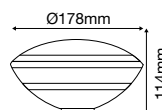

IP68
RATING

SKU	Model	Watts	Lumens	Size(mm)	Box Qty
7558 - RGB	VT-1268	8w	800	178x114mm	12
7562 - RGB	VT-1263	12w	1200	178x114mm	12