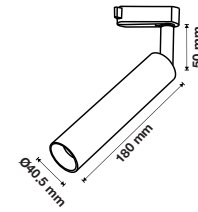

10 LINE TRACKLIGHTS

A complete range of durable 7w to 20w 4-line LED track lights with Aluminium body equipped with LED Chip by Samsung. These COB LEDs are also renowned for its high-CRI rating, perfect for retail lighting. Available in a stylish, clean white finish.

- COB LED Type
- 30,000 hr Lifespan
- 24° Beam Angle
- AC:220-240V,50Hz
- PF: >0.9
- High CRI of > 90
- Aluminium Body

SKU	Unit Color	Model	Watts	Lumens	Box Qty	Size
350 | 3000K WARM WHITE 351 | 4000K DAY WHITE 352 | 5000K WHITE	White	VT-407-W	7W	490	40	180x40.5x50mm
21351 | 4000K DAY WHITE	White	VT-407-W-N	7W	700	40	180x40.5x50mm
353 | 3000K WARM WHITE 354 | 4000K DAY WHITE 355 | 5000K WHITE	Black	VT-407-B	7W	420	40	180x40.5x50mm
21353 | 3000K WARM WHITE 21354 | 4000K DAY WHITE 21355 | 5000K WHITE	Black	VT-407-B-N	7W	700	40	180x40.5x50mm
357 | 4000K DAY WHITE 358 | 5000K WHITE	White	VT-415-W	15W	1200	40	200x50x50mm
21356 | 3000K WARM WHITE 21357 | 4000K DAY WHITE	White	VT-415-W-N	15W	1500	40	200x50x50mm
359 | 3000K WARM WHITE 360 | 4000K DAY WHITE	Black	VT-415-B	15W	1050	40	200x50x50mm
21359 | 3000K WARM WHITE 21360 | 4000K DAY WHITE 21361 | 5000K WHITE	Black	VT-415-B-N	15W	1500	40	200x50x50mm
362 | 3000K WARM WHITE 363 | 4000K DAY WHITE 364 | 5000K WHITE	White	VT-420-W	20W	1600	40	220x60x50mm
365 | 3000K WARM WHITE 366 | 4000K DAY WHITE 367 | 5000K WHITE	Black	VT-420-B	20W	1400	40	220x60x50mm
20486 | 4000K DAY WHITE	Black	VT-11035-B NEW	35W	3000	20	164x80x190mm