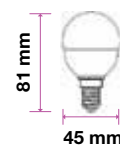

LED P45 6PCS PACK-E14

Voltage/Frequency	AC:220-240V, 50Hz
Beam Angle	180°
PF	>0.5
CRI	>80

SKU	Model	Watts	Lumens	EQ .Watts	Base	Shape	Size(mm)	Box Qty
212733 - 3000K WARM WHITE 212734 - 4000K DAY WHITE	VT-2266-N	4.5W	470	40W	E14	P45	Ø45x80	180