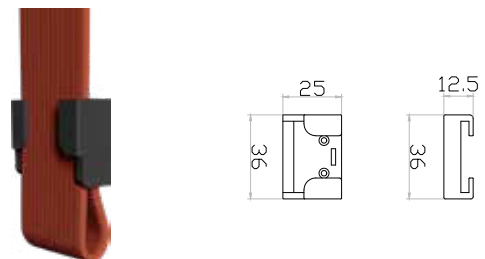

NEW

BELT SUPPORT

SKU	Size(mm)	Unit Color
23135	41x7x38	Sandy Black

NEW

BELT END CAP-DOUBLE WIRES

SKU	Size(mm)	Unit Color
23136	36x12.5x25	Sandy Black

NEW

BELT END CAP-SINGLE WIRE