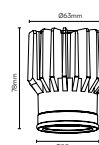

SKU	Model	Watts	Lumens	EQ .Watts	Base	Beam Angle	Size(mm)	Box Qty
10301 - 3000K WARM WHITE 10302 - 4000K DAY WHITE 10303 - 6400K WHITE	VT-1018	18W	1900	NA	NA	34°	78x63x50	50