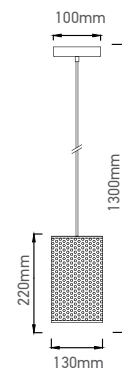

CAN SHAPE GOLD PENDANT

SKU	Model	Material:	Metal
3827	VT-7132-CG	Holder:	E27
		Dimension:	130x220x1300mm
		Box Qty:	10