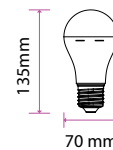

LED EMERGENCY BULBS

Voltage/Frequency	AC:220-240V,50Hz
Life Span	20,000 hr
PF	NA
CRI	>80