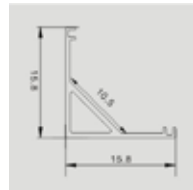

Model	SKU	Size(mm)	Color	Box Qty
VT-8109	2874	2000x15.8x15.8	Black	box

MOUNTING KIT WITH BLACK DIFFUSER

Model	SKU	Size(mm)	Color	Box Qty
VT-8106	2875	2000x24.7x7	Black	box

MOUNTING KIT WITH BLACK DIFFUSER