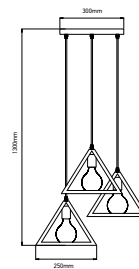

GEOMETRIC SERIES BLACK CANOPY

SKU	Model	Material:	Metal Finish
3927	VT-7144	Holder:	E27
		Dimension:	300x1300mm
		Box Qty:	4