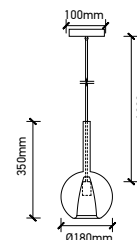

DOUBLE GLASS AMBER WHITE

SKU	Model	Material:	Glass+Metal
3878	VT-7181-AW	Holder:	E27
		Dimension:	180x350x1000mm
		Box Qty:	9