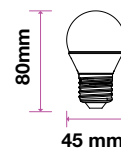

LED THERMOPLASTIC BULBS-G45-B22

Voltage/Frequency	AC:220-240V,50Hz
Life Span	20,000 hr
PF	>0.5
CRI	>80

SKU	Model	Watts	Lumens	EQ .Watts	Base	Shape	Size	Box Qty
21104 | 3000K WARM WHITE	VT-221-N	4.5W	470	40w	B22	G45	Ø45x80mm	200