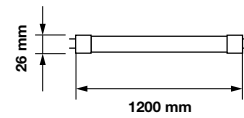

LED TUBES

V-TAC
Meaningful Innovation.

COMMERCIAL TUBES

Specialized LED tubes designed for use in the food industry. These cost-effective LED tubes are ideal for illuminating meat, bread, vegetables, seafood, or plant cultivation. Their unique light spectrum enhances the appearance of food in stores without distorting it inappropriately.

Holder	G13
Voltage/Frequency	AC:180-240V,50Hz
PF	>0.9
CRI	>95
Beam Angle	160°
On/off	>15,000
Body Type	Glass with PET
Instant start	0-100% in < 1s